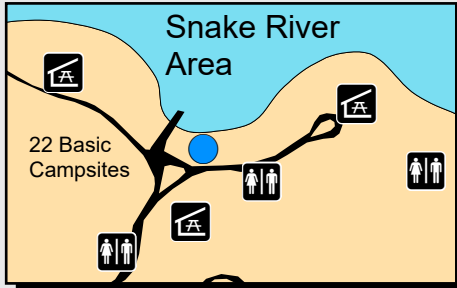

MERRITT RESERVOIR

Boat Ramp	Picnic Shelter
Concessions	Restroom
Dump Station	Shelter
Fish Cleaning Station	Shower
Fishing	Merritt Reservoir Operations
Camper Registration	Merritt Reservoir SRA
Park Office	Merritt Reservoir WMA

0 0.25 0.5 Miles

N

Campsite Tiers	Site Type
ELECTRIC PLUS - 20/30 AMP - Dedicated water hook-up or 50 amp connection - Picnic table, fire ring or grill available - Primitive or modern restroom may be available	Not Reservable Reservable
ELECTRIC - 20/30 AMP - Picnic table, fire ring or grill available - Close to hydrant - Primitive or modern restroom may be available	Not Reservable Reservable
BASIC - NO ELECTRICAL SERVICE - Picnic table, fire ring or grill available - Hydrant, trash receptacle, primitive or modern restroom may be nearby	Not Reservable Reservable