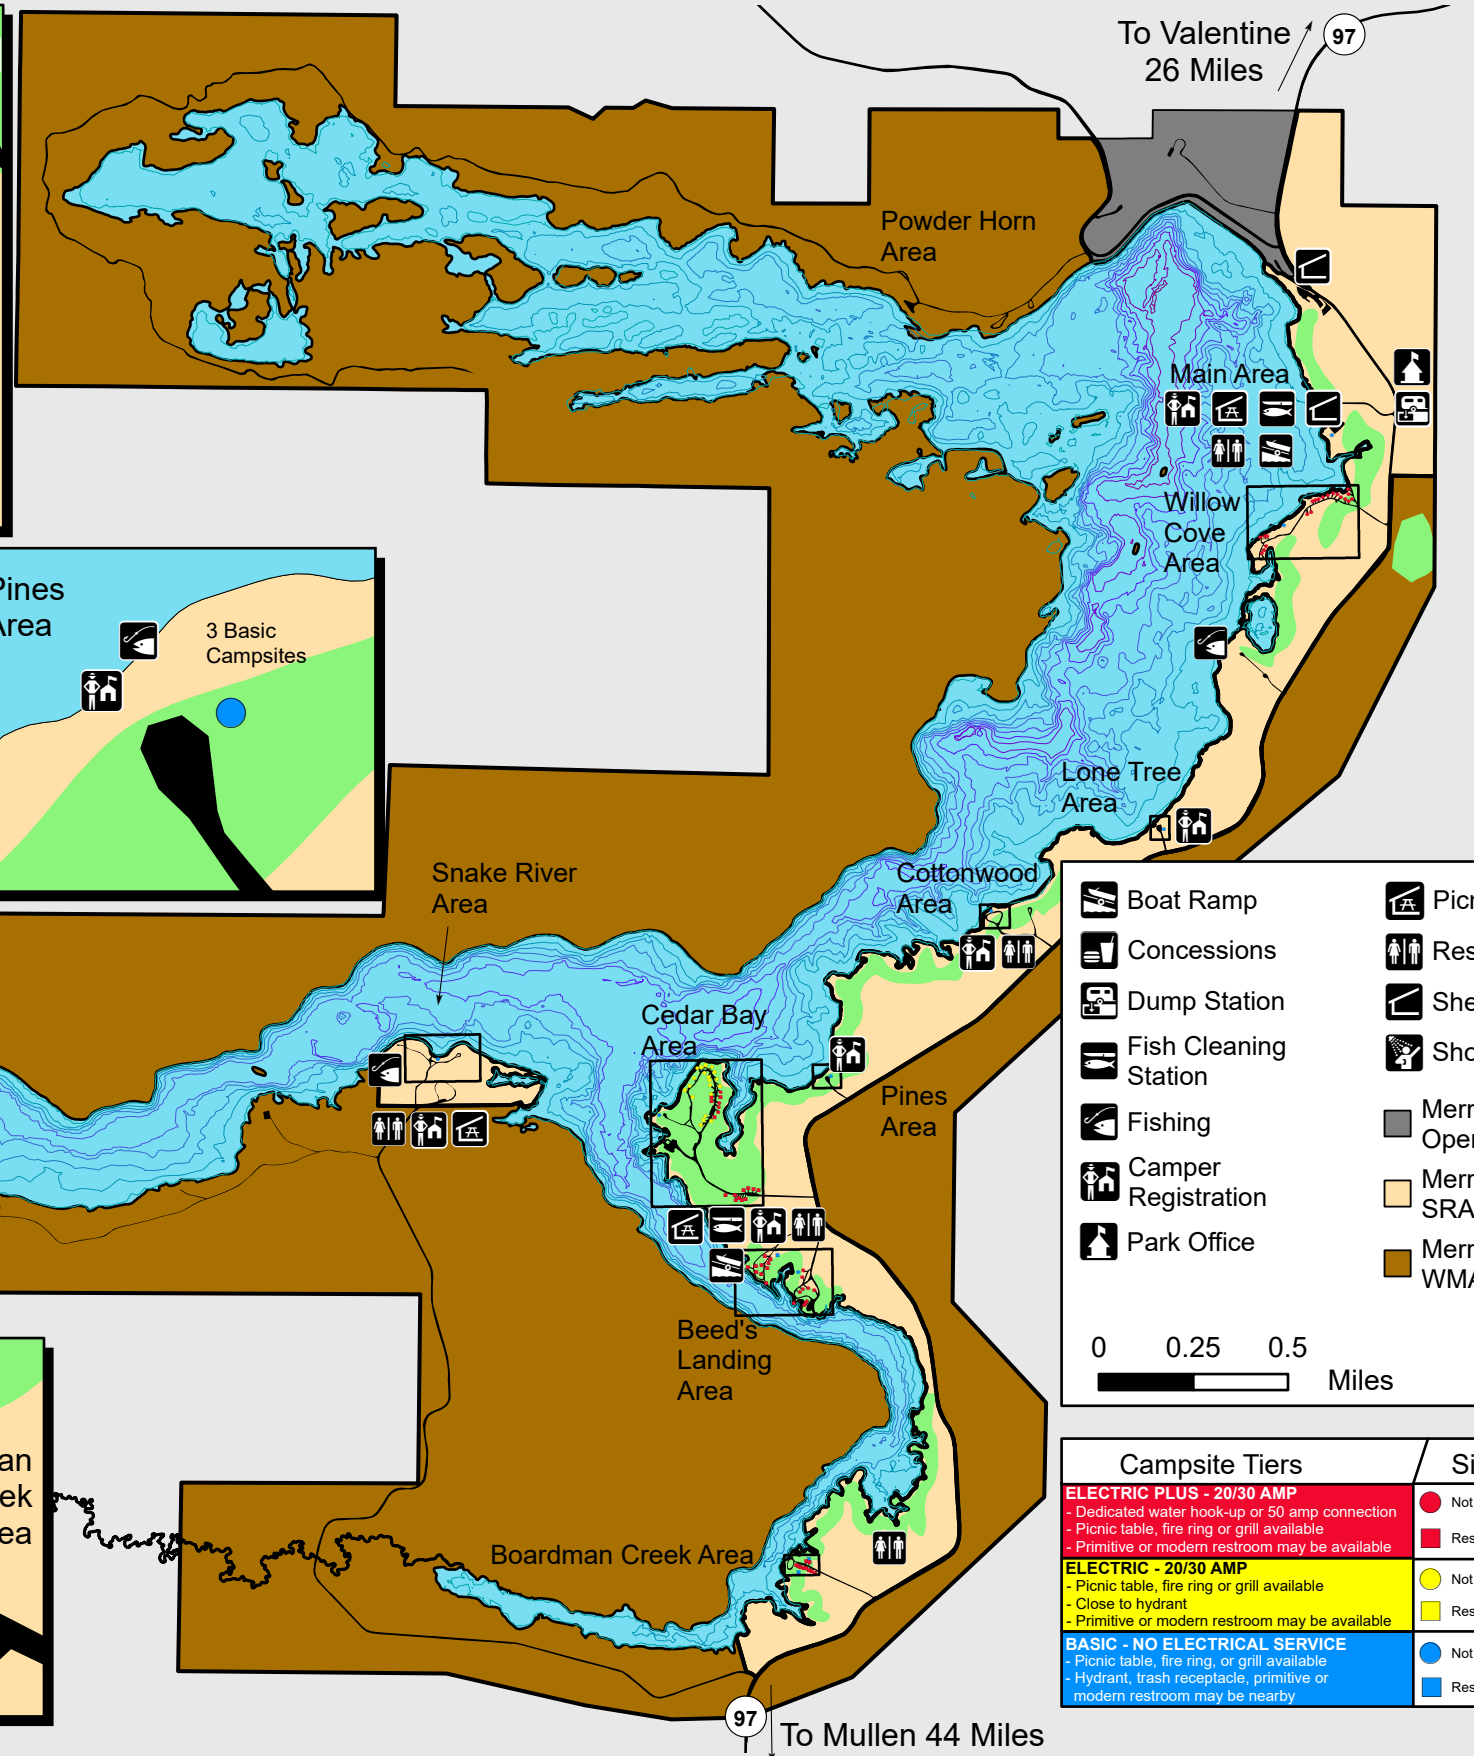

MERRITT RESERVOIR

Boat Ramp	Picnic Shelter
Concessions	Restroom
Dump Station	Shelter
Fish Cleaning Station	Shower
Fishing	Merritt Reservoir Operations
Camper Registration	Merritt Reservoir SRA
Park Office	Merritt Reservoir WMA

0 0.25 0.5 Miles

N

Campsite Tiers	Site Type
ELECTRIC PLUS - 20/30 AMP - Dedicated water hook-up or 50 amp connection - Picnic table, fire ring or grill available - Primitive or modern restroom may be available	Not Reservable Reservable
ELECTRIC - 20/30 AMP - Picnic table, fire ring or grill available - Close to hydrant - Primitive or modern restroom may be available	Not Reservable Reservable
BASIC - NO ELECTRICAL SERVICE - Picnic table, fire ring or grill available - Hydrant, trash receptacle, primitive or modern restroom may be nearby	Not Reservable Reservable