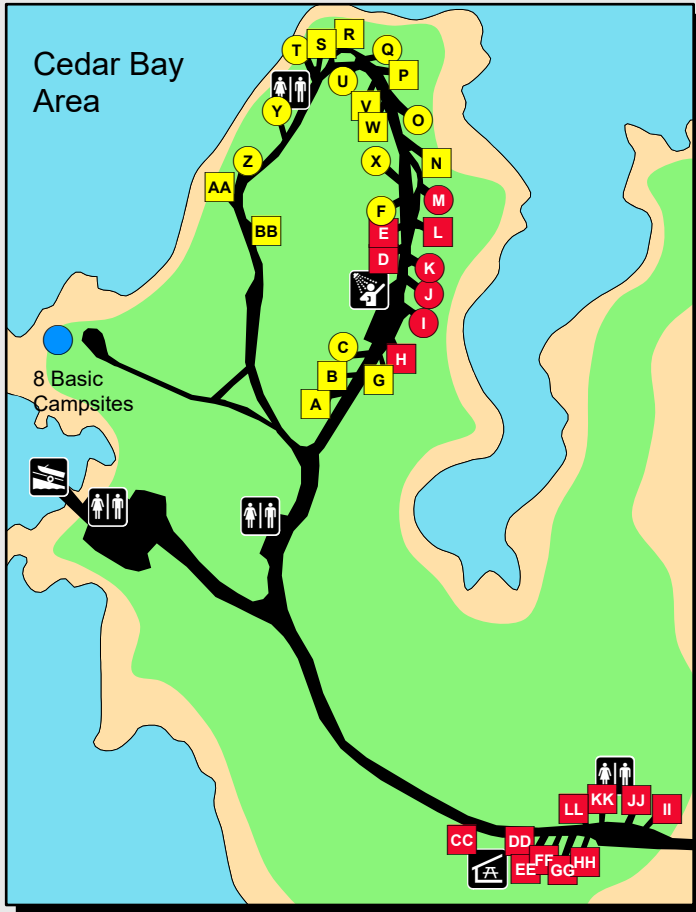

MERRITT RESERVOIR

Boat Ramp	Picnic Shelter
Concessions	Restroom
Dump Station	Shelter
Fish Cleaning Station	Shower
Fishing	Merritt Reservoir Operations
Camper Registration	Merritt Reservoir SRA
Park Office	Merritt Reservoir WMA

0 0.25 0.5 Miles

N

Campsite Tiers	Site Type
ELECTRIC PLUS - 20/30 AMP - Dedicated water hook-up or 50 amp connection - Picnic table, fire ring or grill available - Primitive or modern restroom may be available	Not Reservable Reservable
ELECTRIC - 20/30 AMP - Picnic table, fire ring or grill available - Close to hydrant - Primitive or modern restroom may be available	Not Reservable Reservable
BASIC - NO ELECTRICAL SERVICE - Picnic table, fire ring or grill available - Hydrant, trash receptacle, primitive or modern restroom may be nearby	Not Reservable Reservable