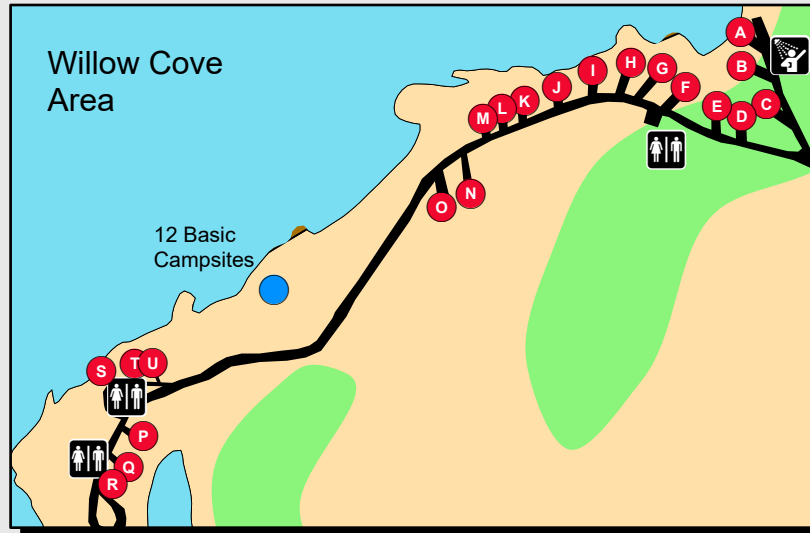

MERRITT RESERVOIR

Boat Ramp	Picnic Shelter
Concessions	Restroom
Dump Station	Shelter
Fish Cleaning Station	Shower
Fishing	Merritt Reservoir Operations
Camper Registration	Merritt Reservoir SRA
Park Office	Merritt Reservoir WMA

0 0.25 0.5 Miles

N

Campsite Tiers	Site Type
ELECTRIC PLUS - 20/30 AMP - Dedicated water hook-up or 50 amp connection - Picnic table, fire ring or grill available - Primitive or modern restroom may be available	Not Reservable Reservable
ELECTRIC - 20/30 AMP - Picnic table, fire ring or grill available - Close to hydrant - Primitive or modern restroom may be available	Not Reservable Reservable
BASIC - NO ELECTRICAL SERVICE - Picnic table, fire ring or grill available - Hydrant, trash receptacle, primitive or modern restroom may be nearby	Not Reservable Reservable