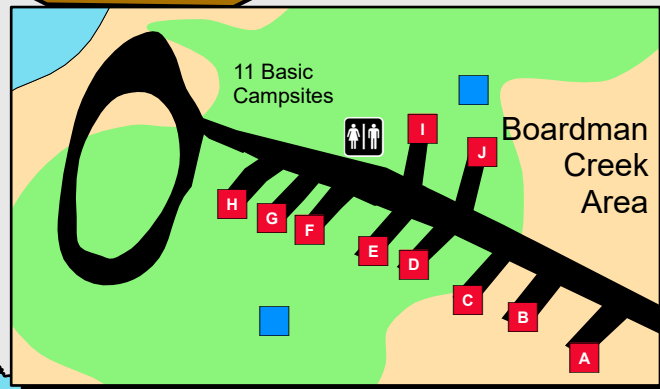

MERRITT RESERVOIR

Boat Ramp	Picnic Shelter
Concessions	Restroom
Dump Station	Shelter
Fish Cleaning Station	Shower
Fishing	Merritt Reservoir Operations
Camper Registration	Merritt Reservoir SRA
Park Office	Merritt Reservoir WMA

0 0.25 0.5 Miles

N

Campsite Tiers	Site Type
ELECTRIC PLUS - 20/30 AMP - Dedicated water hook-up or 50 amp connection - Picnic table, fire ring or grill available - Primitive or modern restroom may be available	Not Reservable Reservable
ELECTRIC - 20/30 AMP - Picnic table, fire ring or grill available - Close to hydrant - Primitive or modern restroom may be available	Not Reservable Reservable
BASIC - NO ELECTRICAL SERVICE - Picnic table, fire ring or grill available - Hydrant, trash receptacle, primitive or modern restroom may be nearby	Not Reservable Reservable