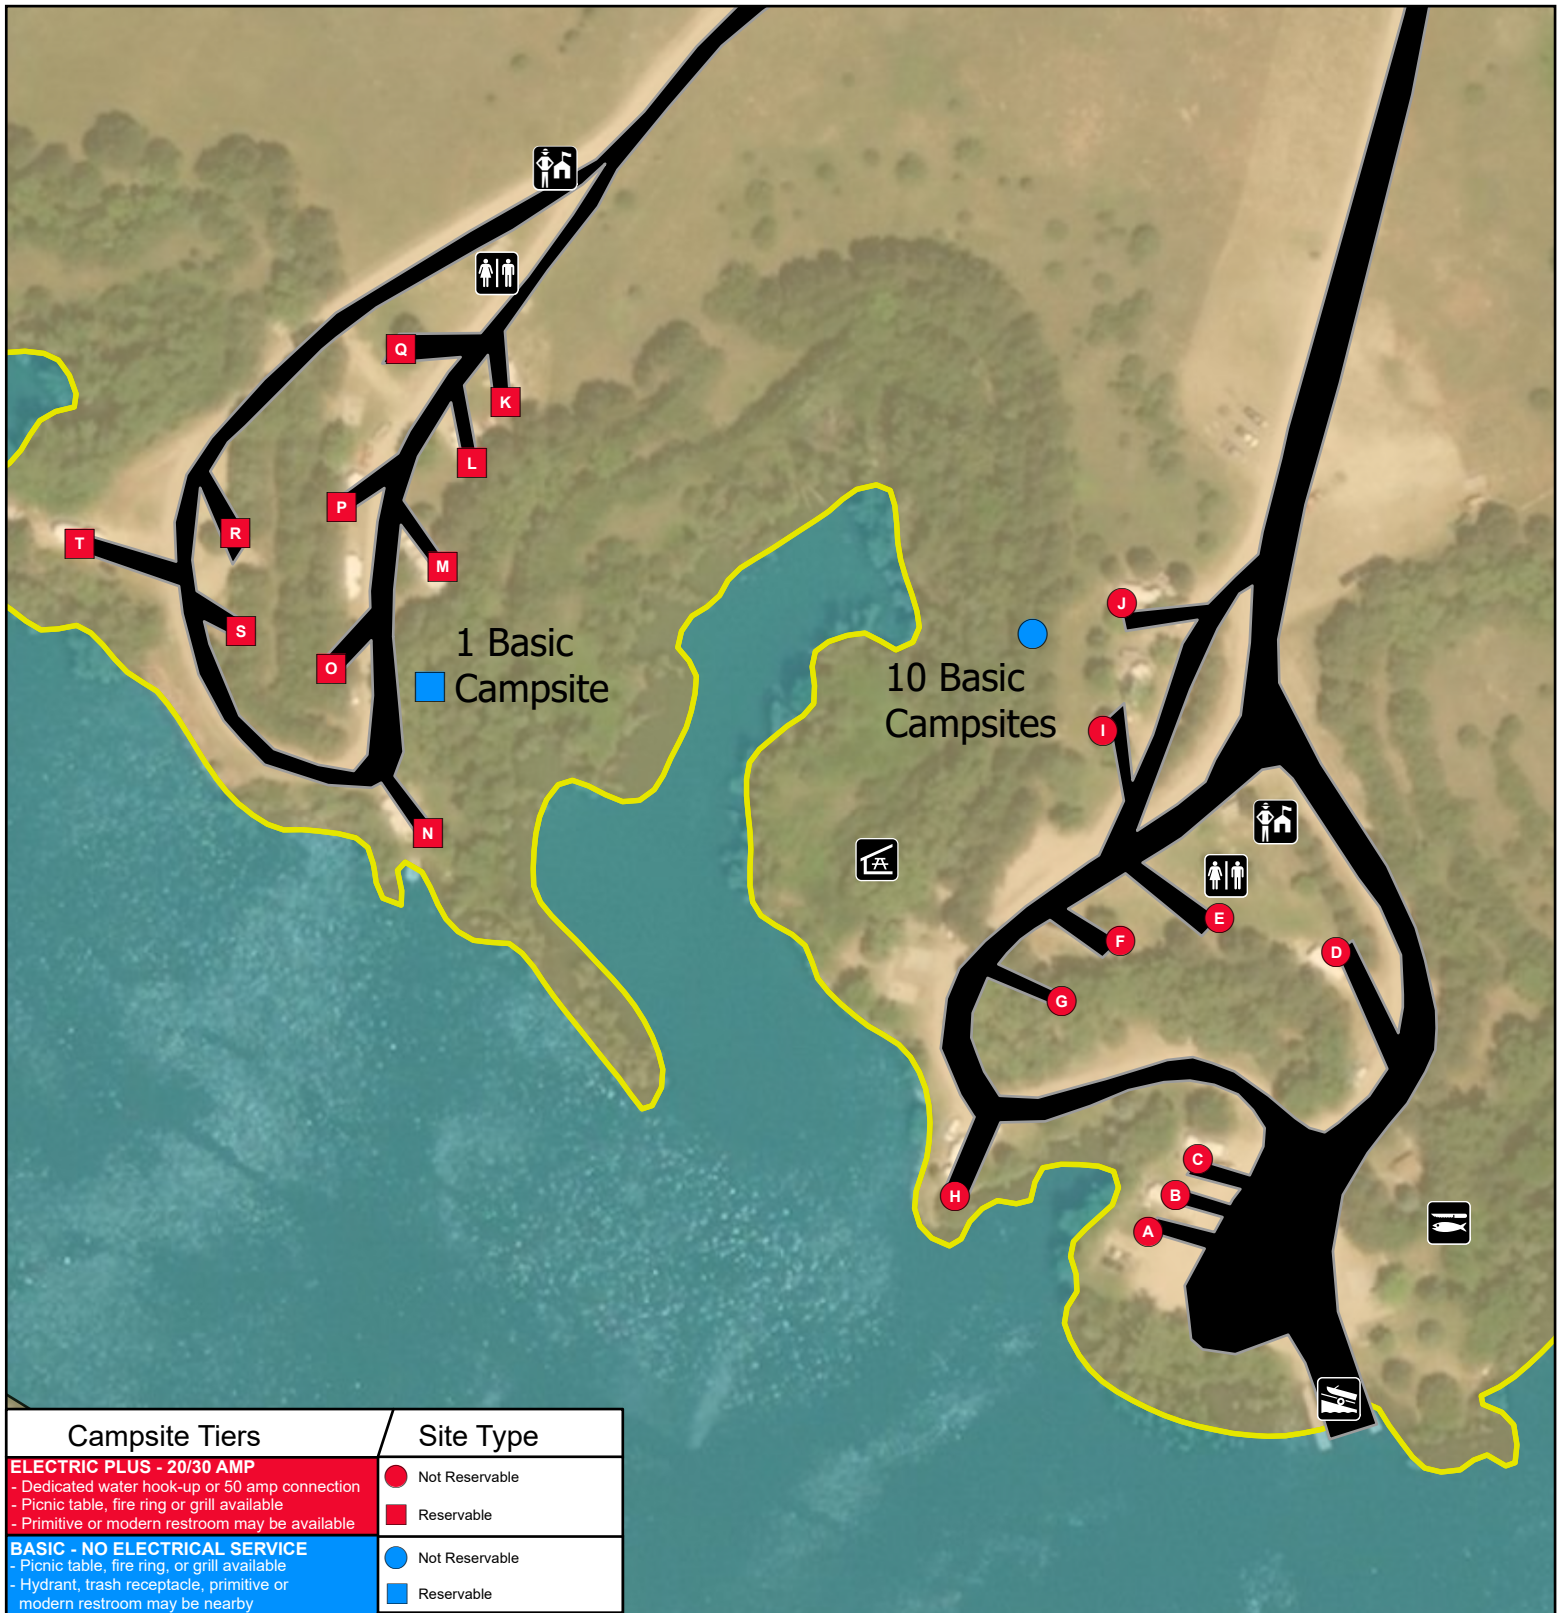

Merritt Reservoir State Recreation Area

Beeds Landing

- Boat Ramp
- Fish Cleaning Station
- Camper Registration
- Picnic Shelter
- Restroom
- Game and Parks Area Boundary