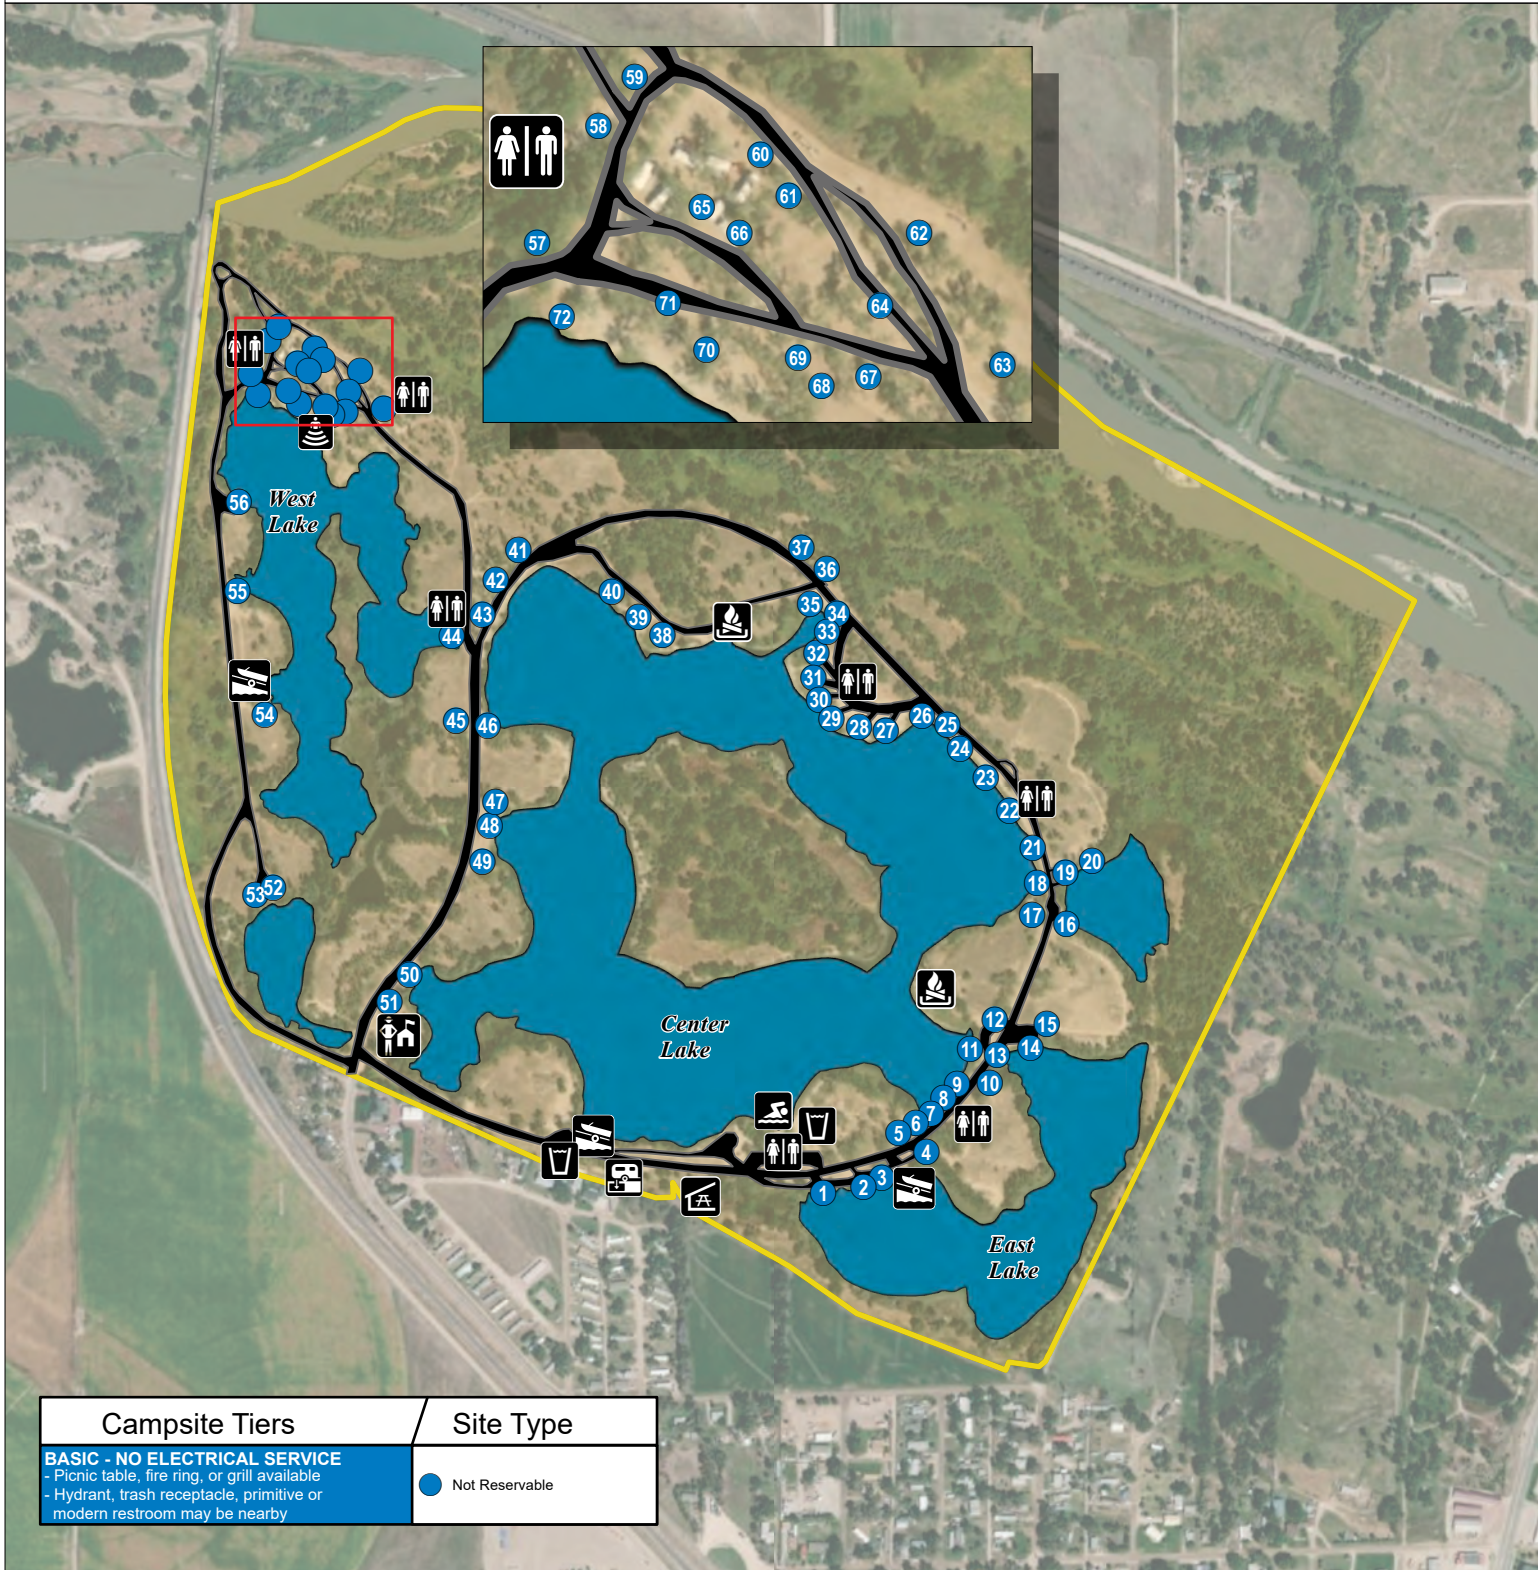

# Bridgeport State Recreation Area

Campsite Tiers	Site Type
<b>BASIC - NO ELECTRICAL SERVICE</b> - Picnic table, fire ring, or grill available - Hydrant, trash receptacle, primitive or modern restroom may be nearby	Not Reservable

- Boat Ramp
- Camper Registration
- Dump Station
- Drinking Water
- Picnic Shelter
- Restroom
- Day Use Fire Pit
- Swimming
- Amphitheater Stage
- Bridgeport SRA Boundary