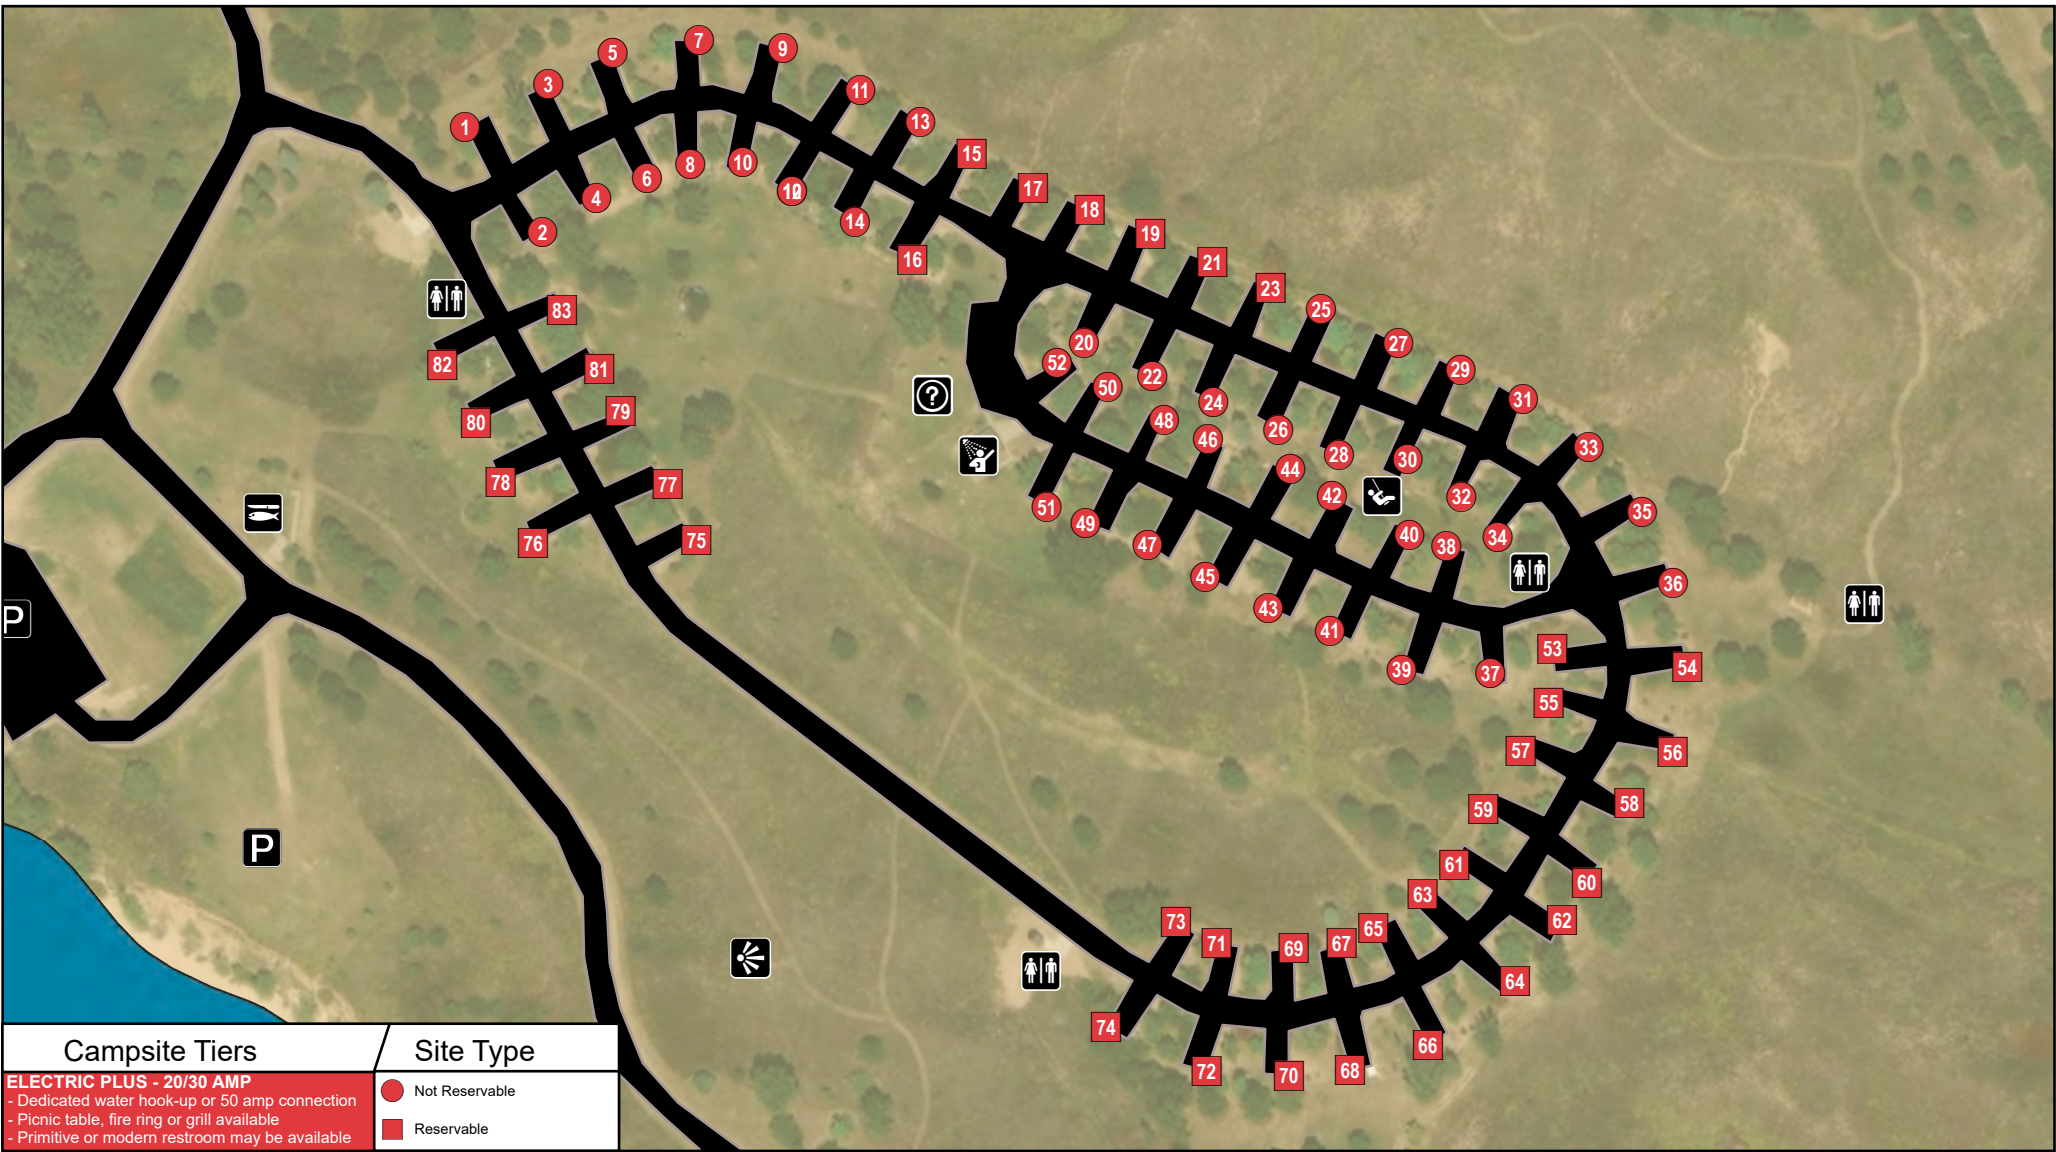

Calamus Reservoir State Recreation Area

Homestead Knolls Campground

Campsite Tiers	Site Type
ELECTRIC PLUS - 20/30 AMP - Dedicated water hook-up or 50 amp connection - Picnic table, fire ring or grill available - Primitive or modern restroom may be available	● Not Reservable
	■ Reservable

-  Fish Cleaning Station
-  Restroom
-  Information
-  Scenic Viewpoint
-  Parking
-  Shower
-  Playground
-  Game and Parks Areas

Total Number of Campsites - 84