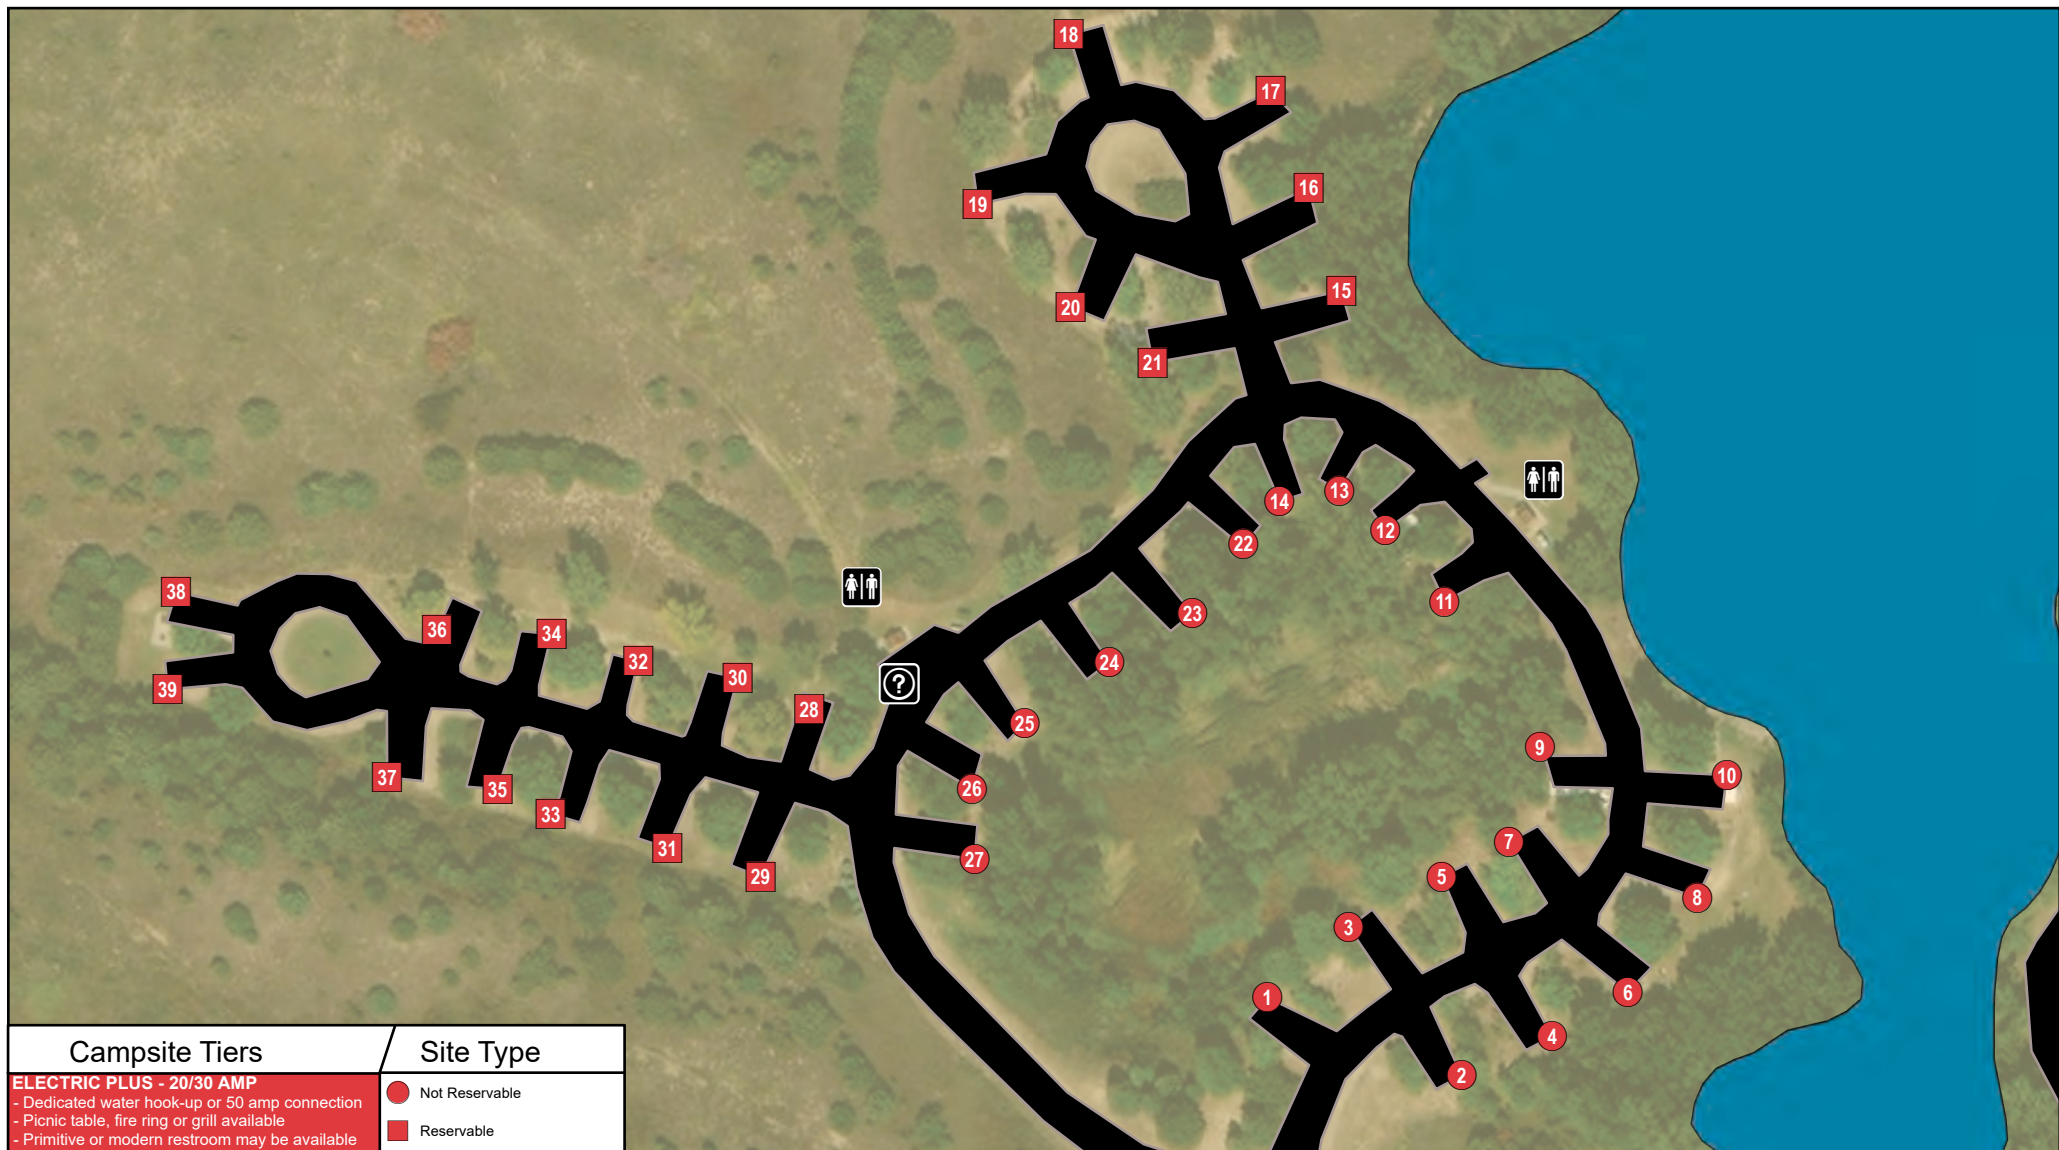

Calamus Reservoir State Recreation Area

Nunda Shoal Campground

Campsite Tiers	Site Type
ELECTRIC PLUS - 20/30 AMP - Dedicated water hook-up or 50 amp connection - Picnic table, fire ring or grill available - Primitive or modern restroom may be available	● Not Reservable
	■ Reservable

- Information
- Restroom
- Game and Parks Areas

Total Number of Campsites - 39