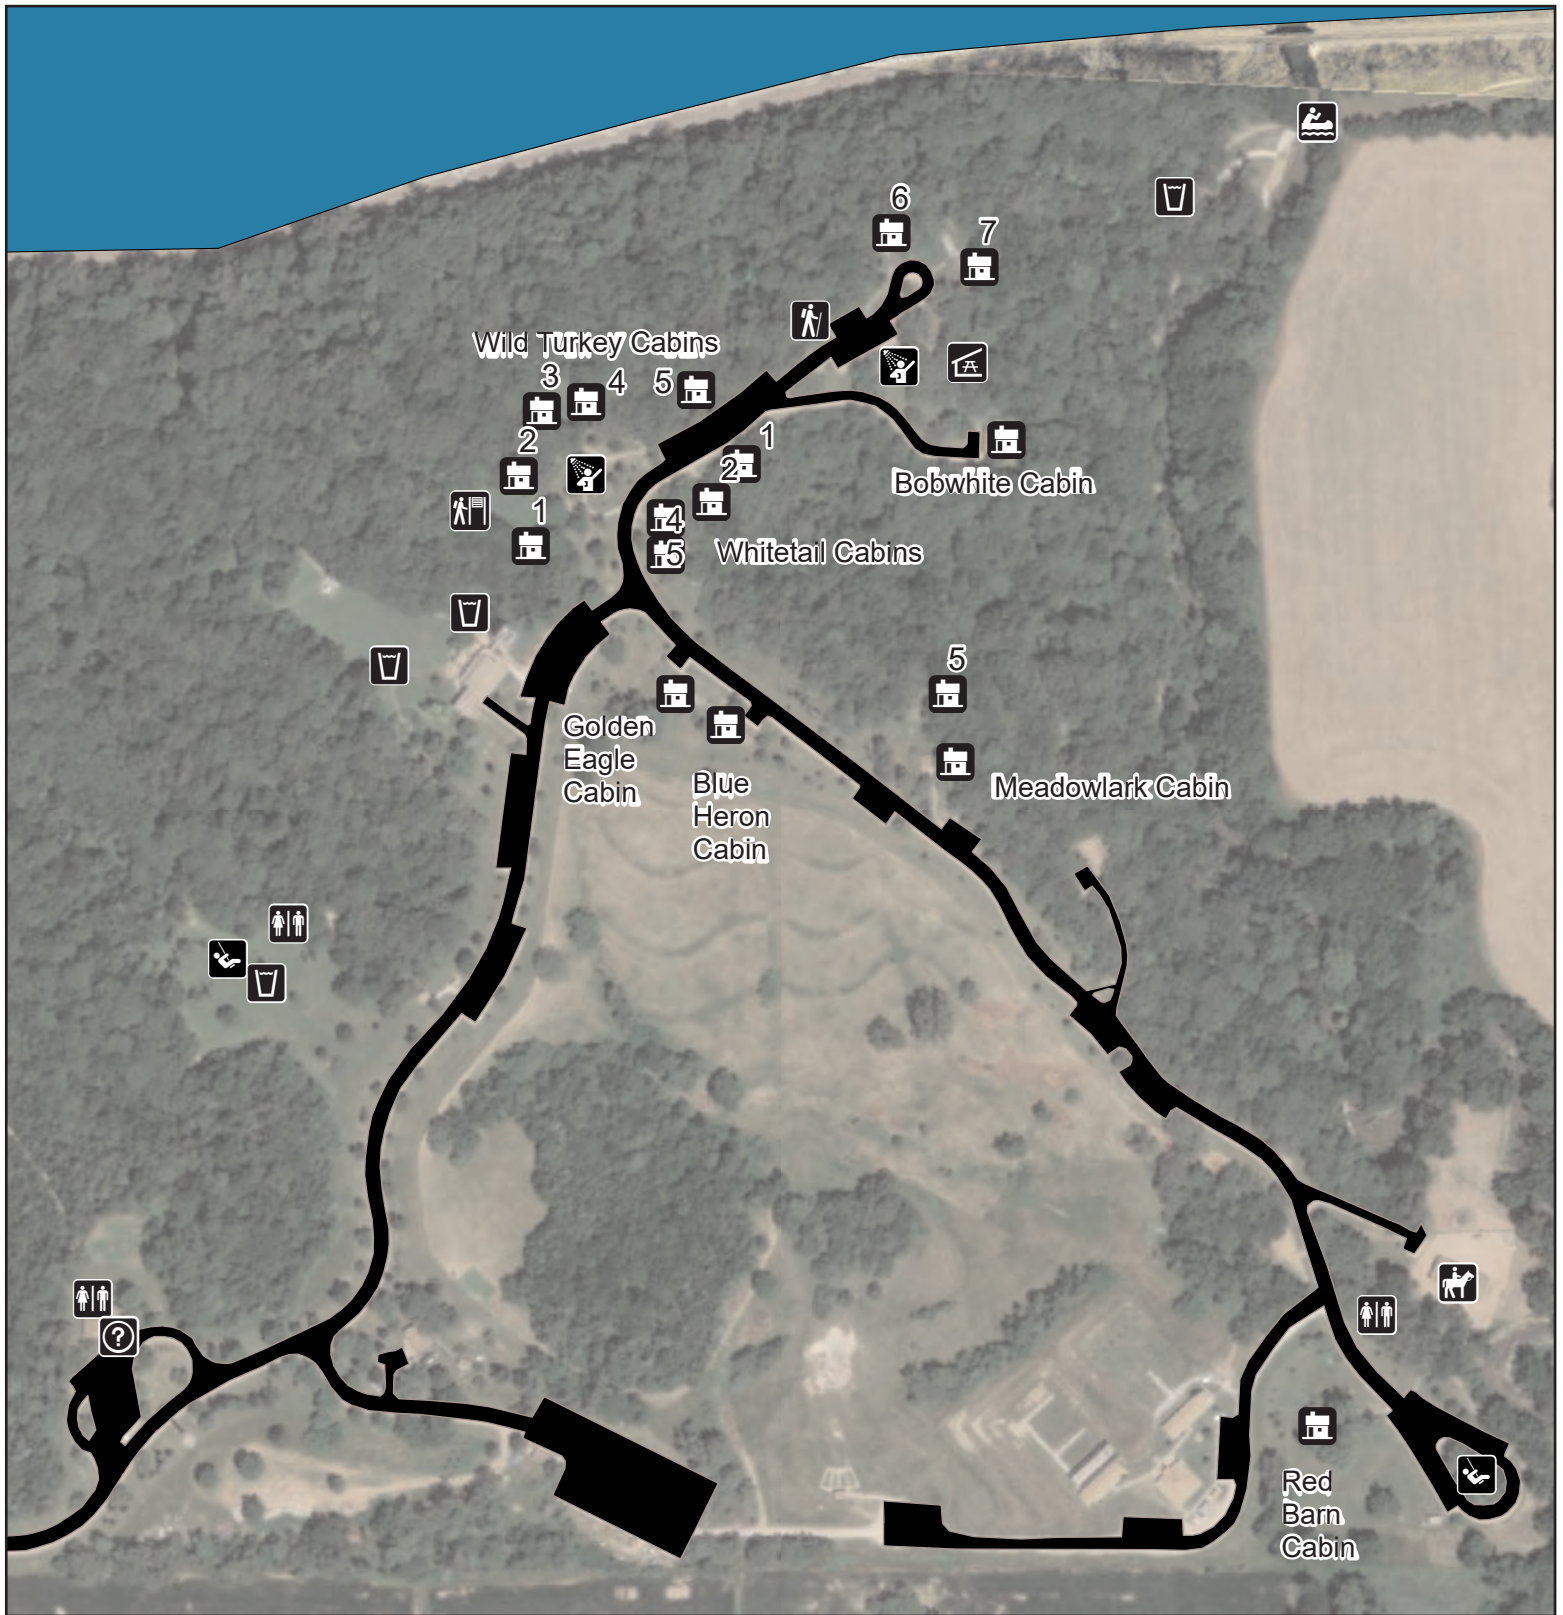

# Platte River State Park

East

- |   |  |  |
|---|--|--|
|  Canoe Access   |  Picnic Shelter |  Trail Marker |
|  Drinking Water |  Playground     |  Trailhead    |
|  Horse Riding   |  Restroom       |  Cabins       |
|  Information    |  Shower         |  |