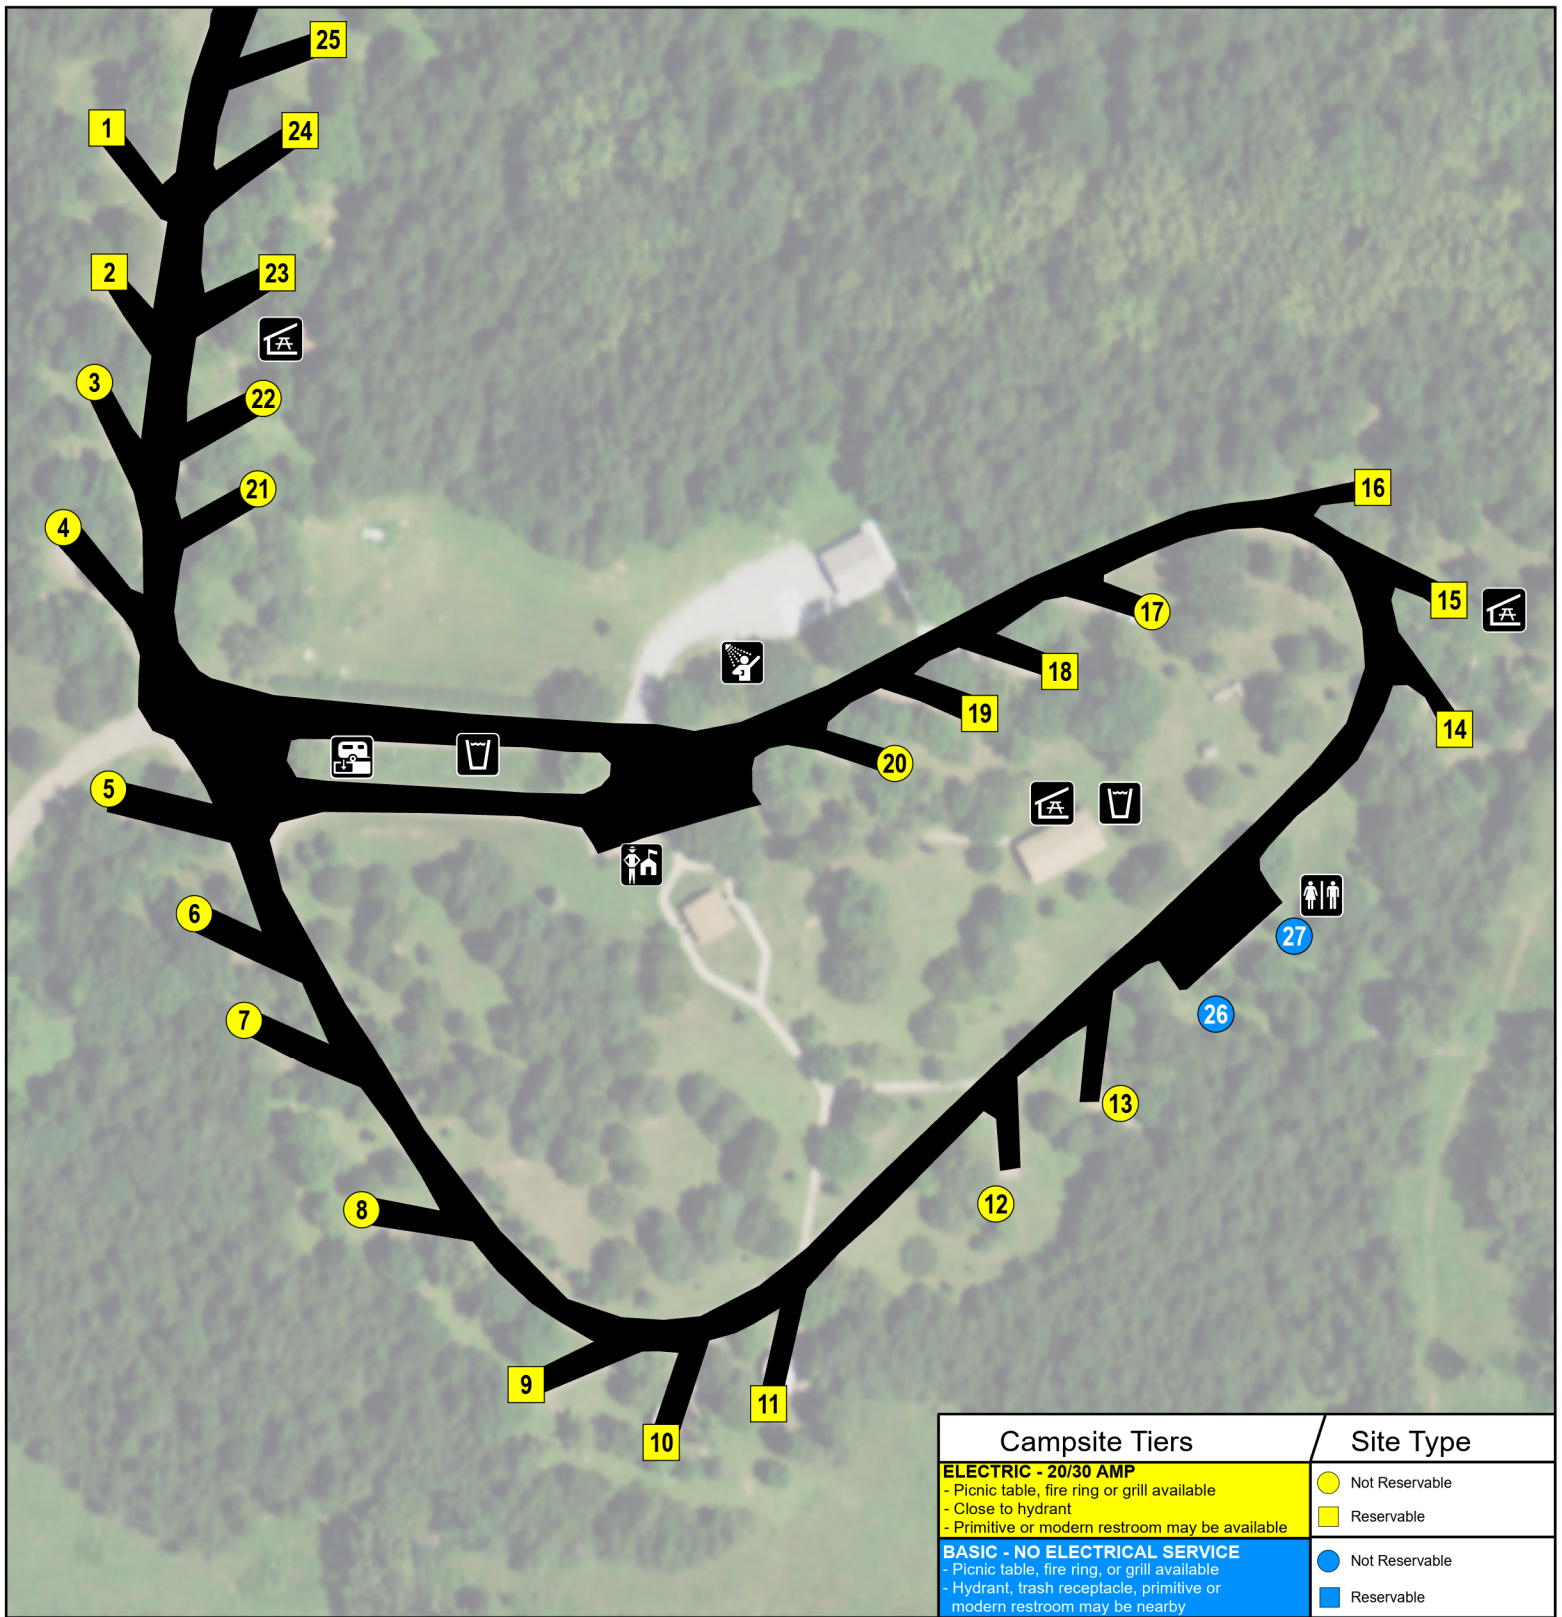

Rock Creek Station State Recreation Area

Campground

- Camper Registration
- Picnic Shelter
- Drinking Water
- Restroom
- Dump Station
- Shower