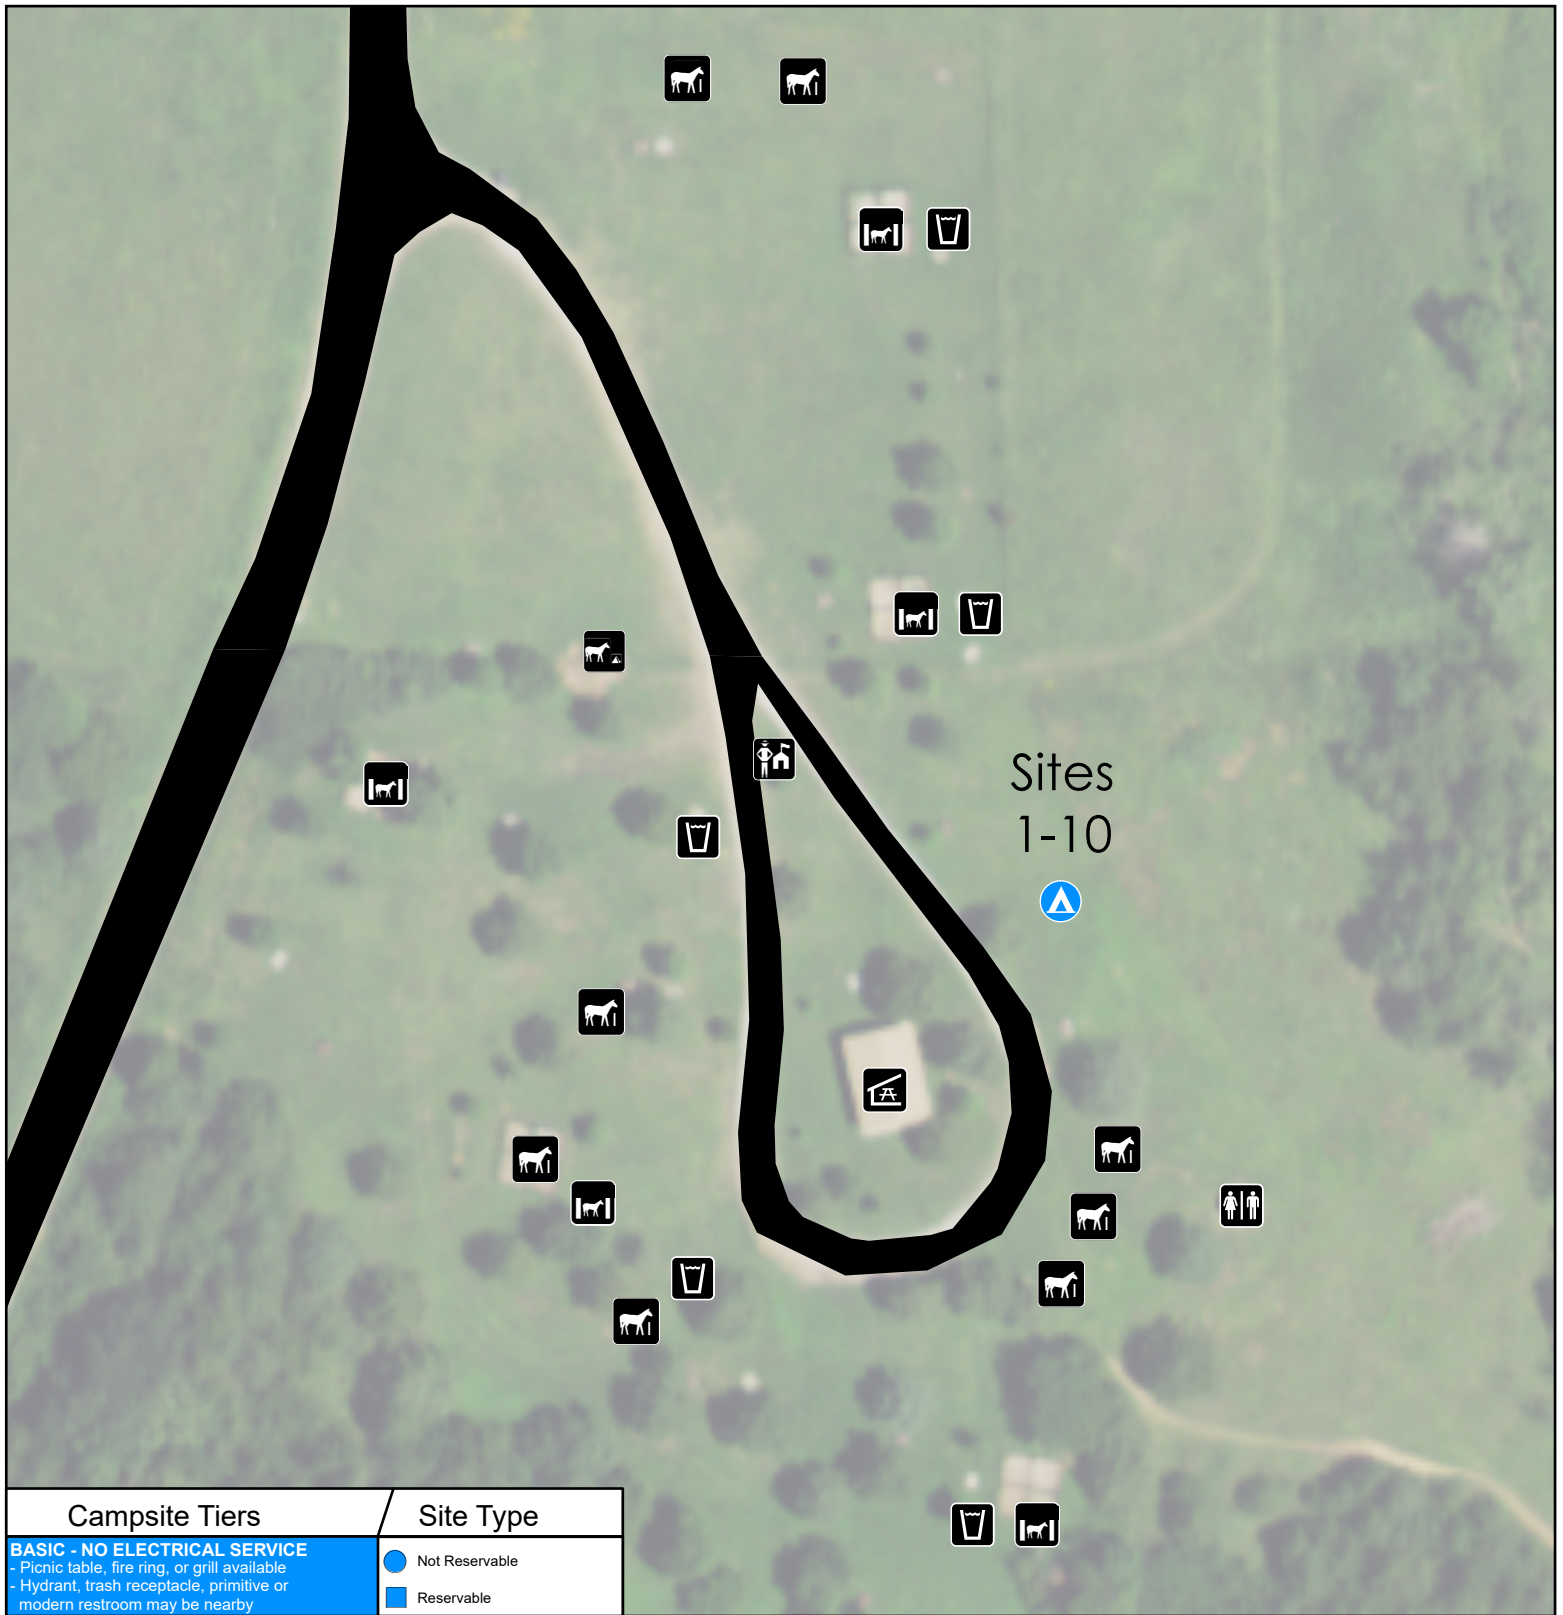

Rock Creek Station State Recreation Area

Horse Camp Area

- Camper Registration
- Manure Disposal
- Drinking Water
- Picnic Shelter
- Hitching Post
- Restroom
- Horse Corral
- Basic Nonreservable Tent Camping