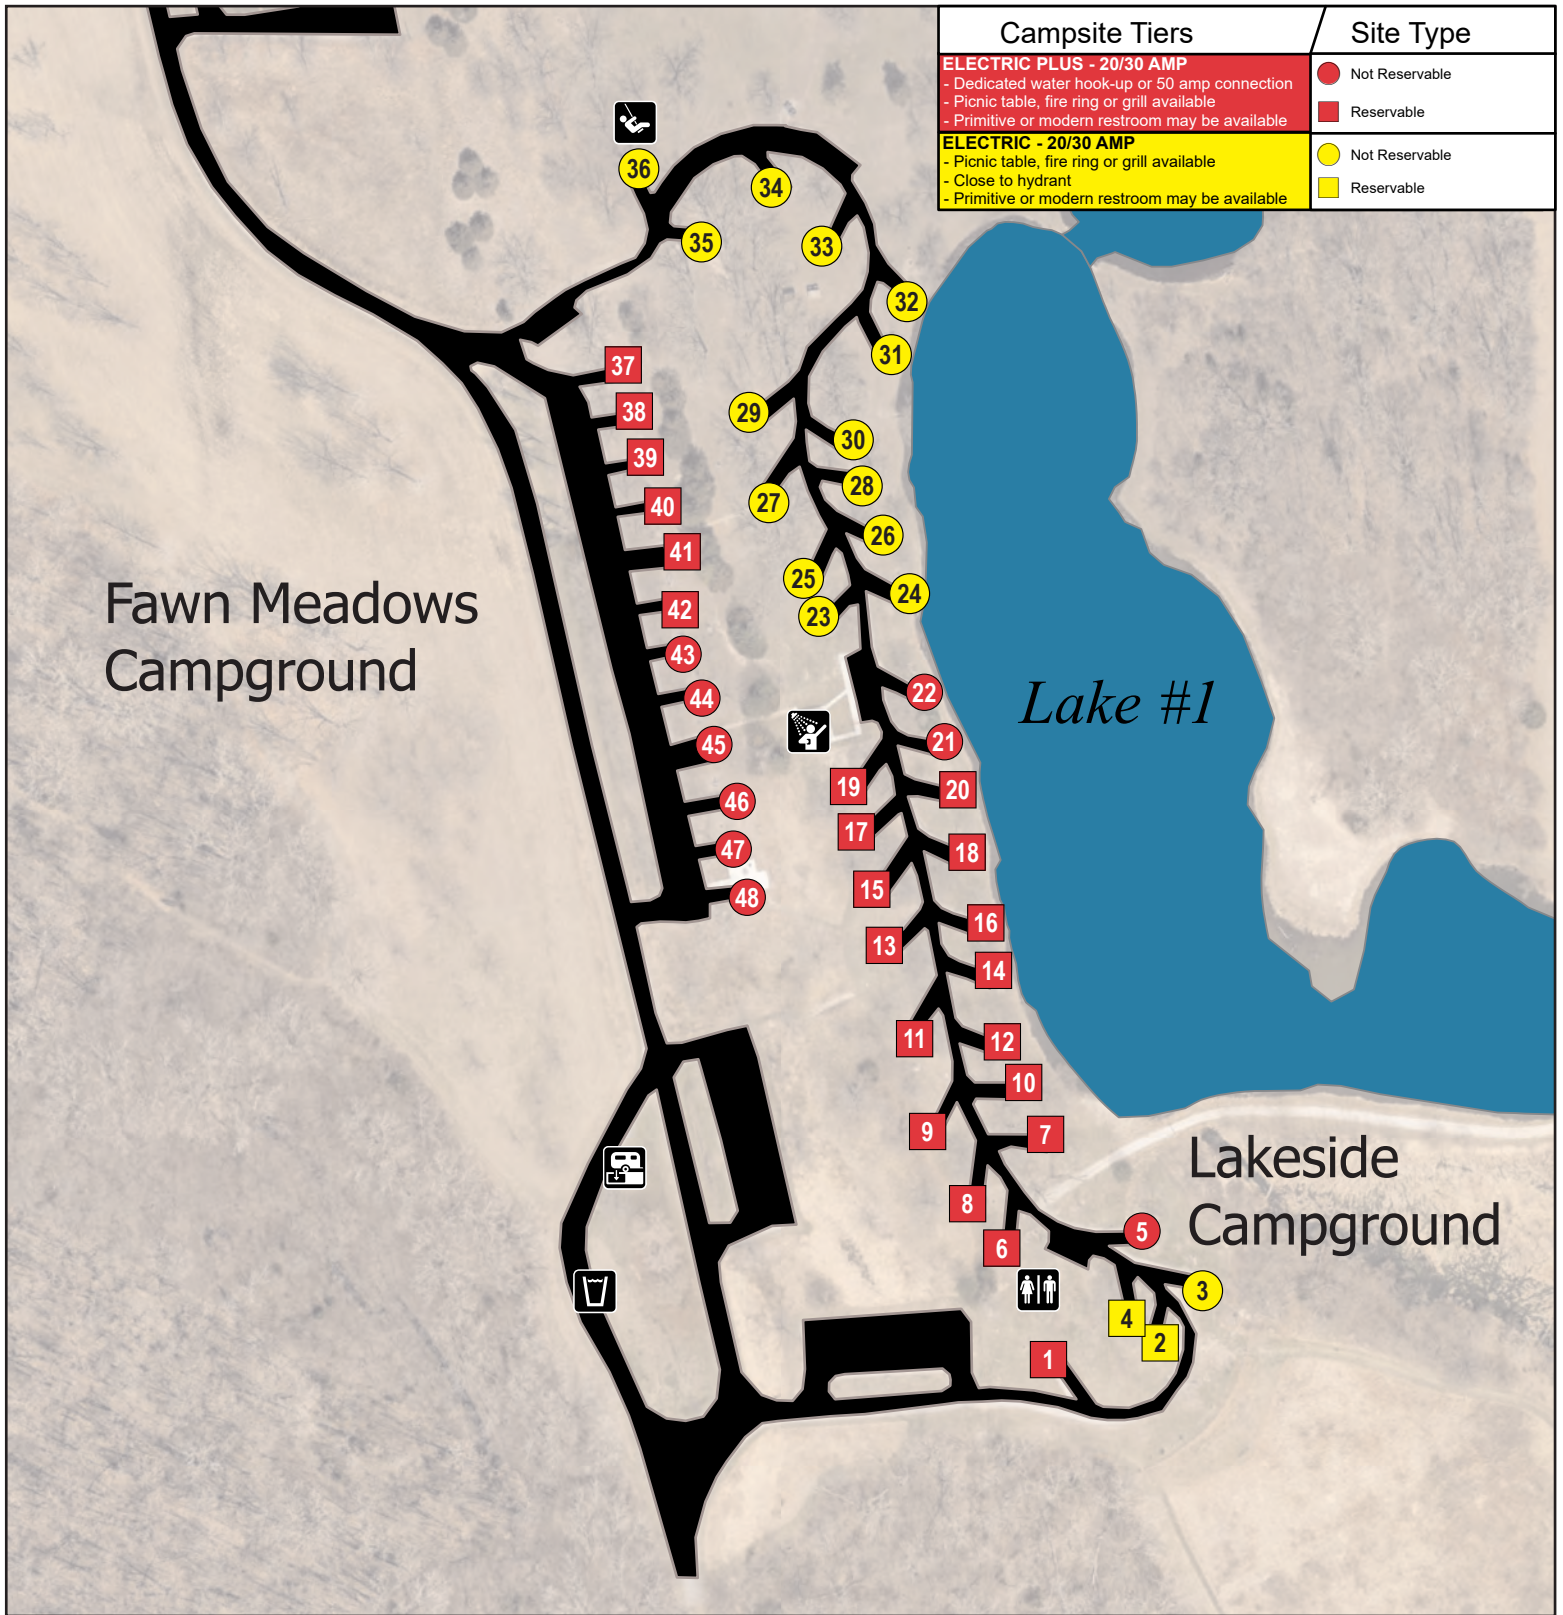

Two Rivers State Recreation Area
Fawn Meadows & Lakeside Campgrounds

Campsite Tiers	Site Type
ELECTRIC PLUS - 20/30 AMP - Dedicated water hook-up or 50 amp connection - Picnic table, fire ring or grill available - Primitive or modern restroom may be available	● Not Reservable ■ Reservable
ELECTRIC - 20/30 AMP - Picnic table, fire ring or grill available - Close to hydrant - Primitive or modern restroom may be available	● Not Reservable ■ Reservable

-  Drinking Water
-  Restroom
-  Dump Station
-  Shower/ Restroom
-  Playground