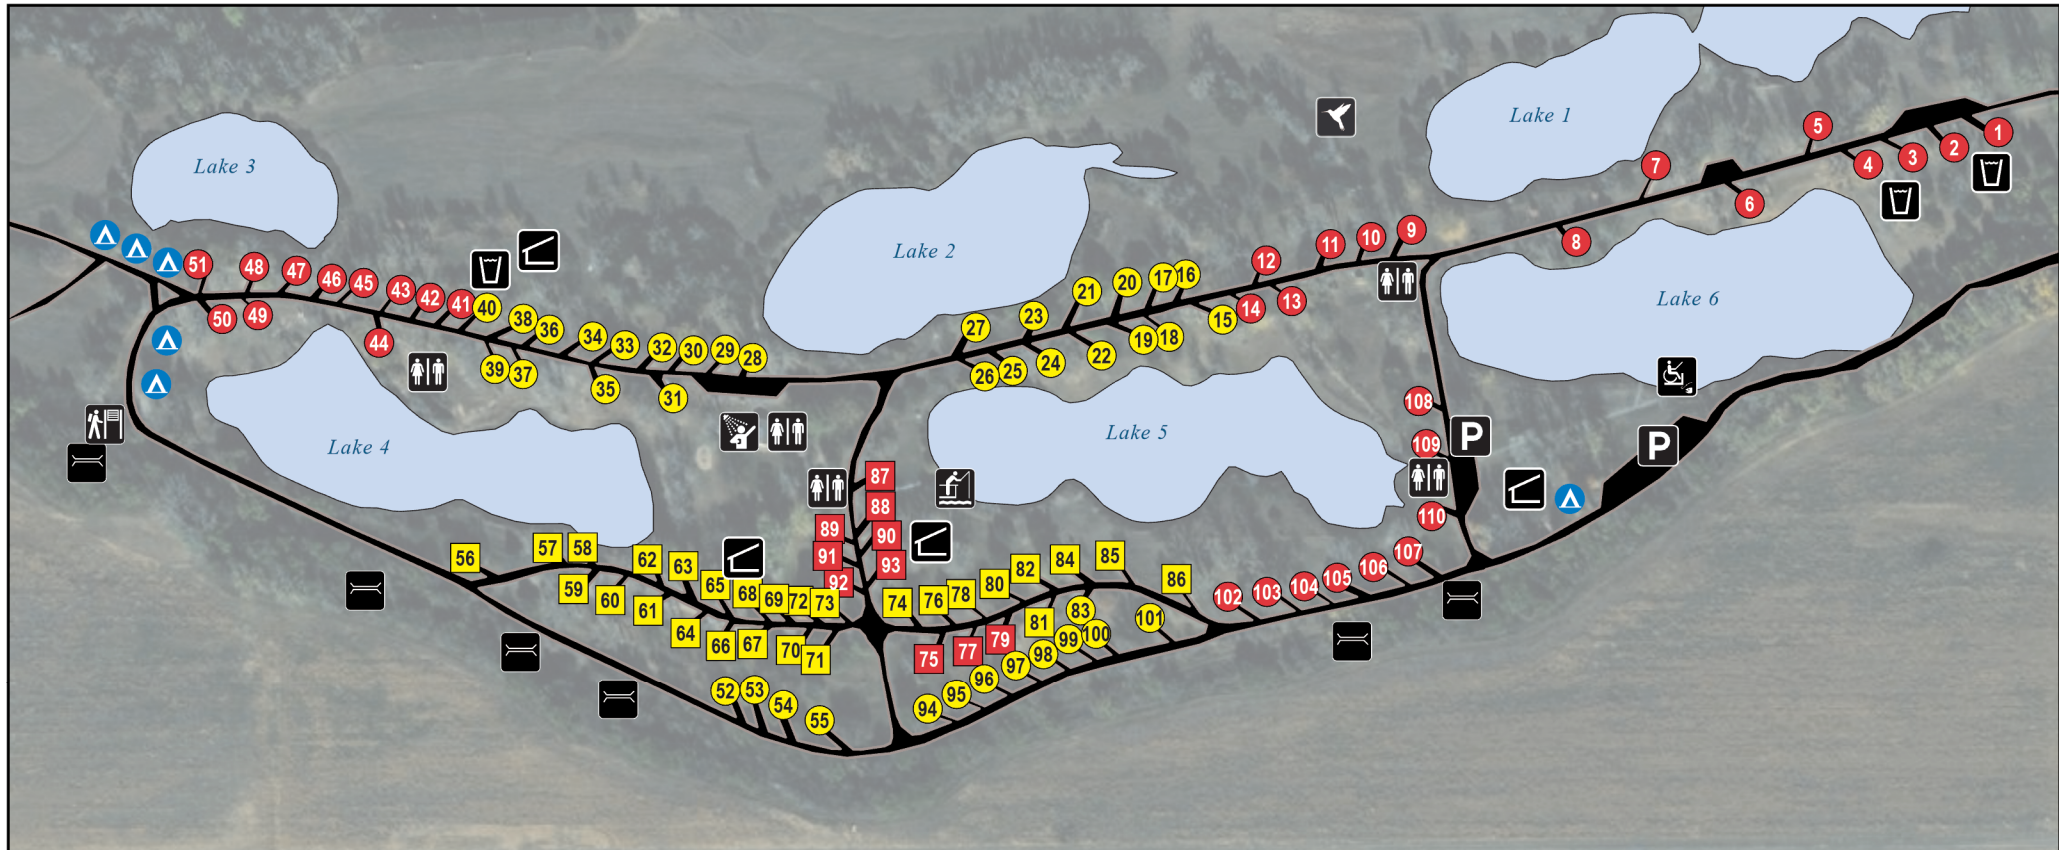

Fort Kearny SRA

West

Campsite Tiers	Site Type
ELECTRIC PLUS - 20/30 AMP - Dedicated water hook-up or 50 amp connection - Picnic table, fire ring or grill available - Primitive or modern restroom may be available	● Not Reservable ■ Reservable
ELECTRIC - 20/30 AMP - Picnic table, fire ring or grill available - Close to hydrant - Primitive or modern restroom may be available	● Not Reservable ■ Reservable
BASIC - NO ELECTRICAL SERVICE - Picnic table, fire ring, or grill available - Hydrant, trash receptacle, primitive or modern restroom may be nearby	● Not Reservable ■ Reservable

- | | | |
|-------------------------|-------------------|--------------------|
| Bridge | Information | Shelter |
| Drinking Water | Parking | Shower |
| Fishing Pier | Pollinator Garden | Trailhead |
| Accessible Fishing Pier | Restroom | Basic Tent Camping |