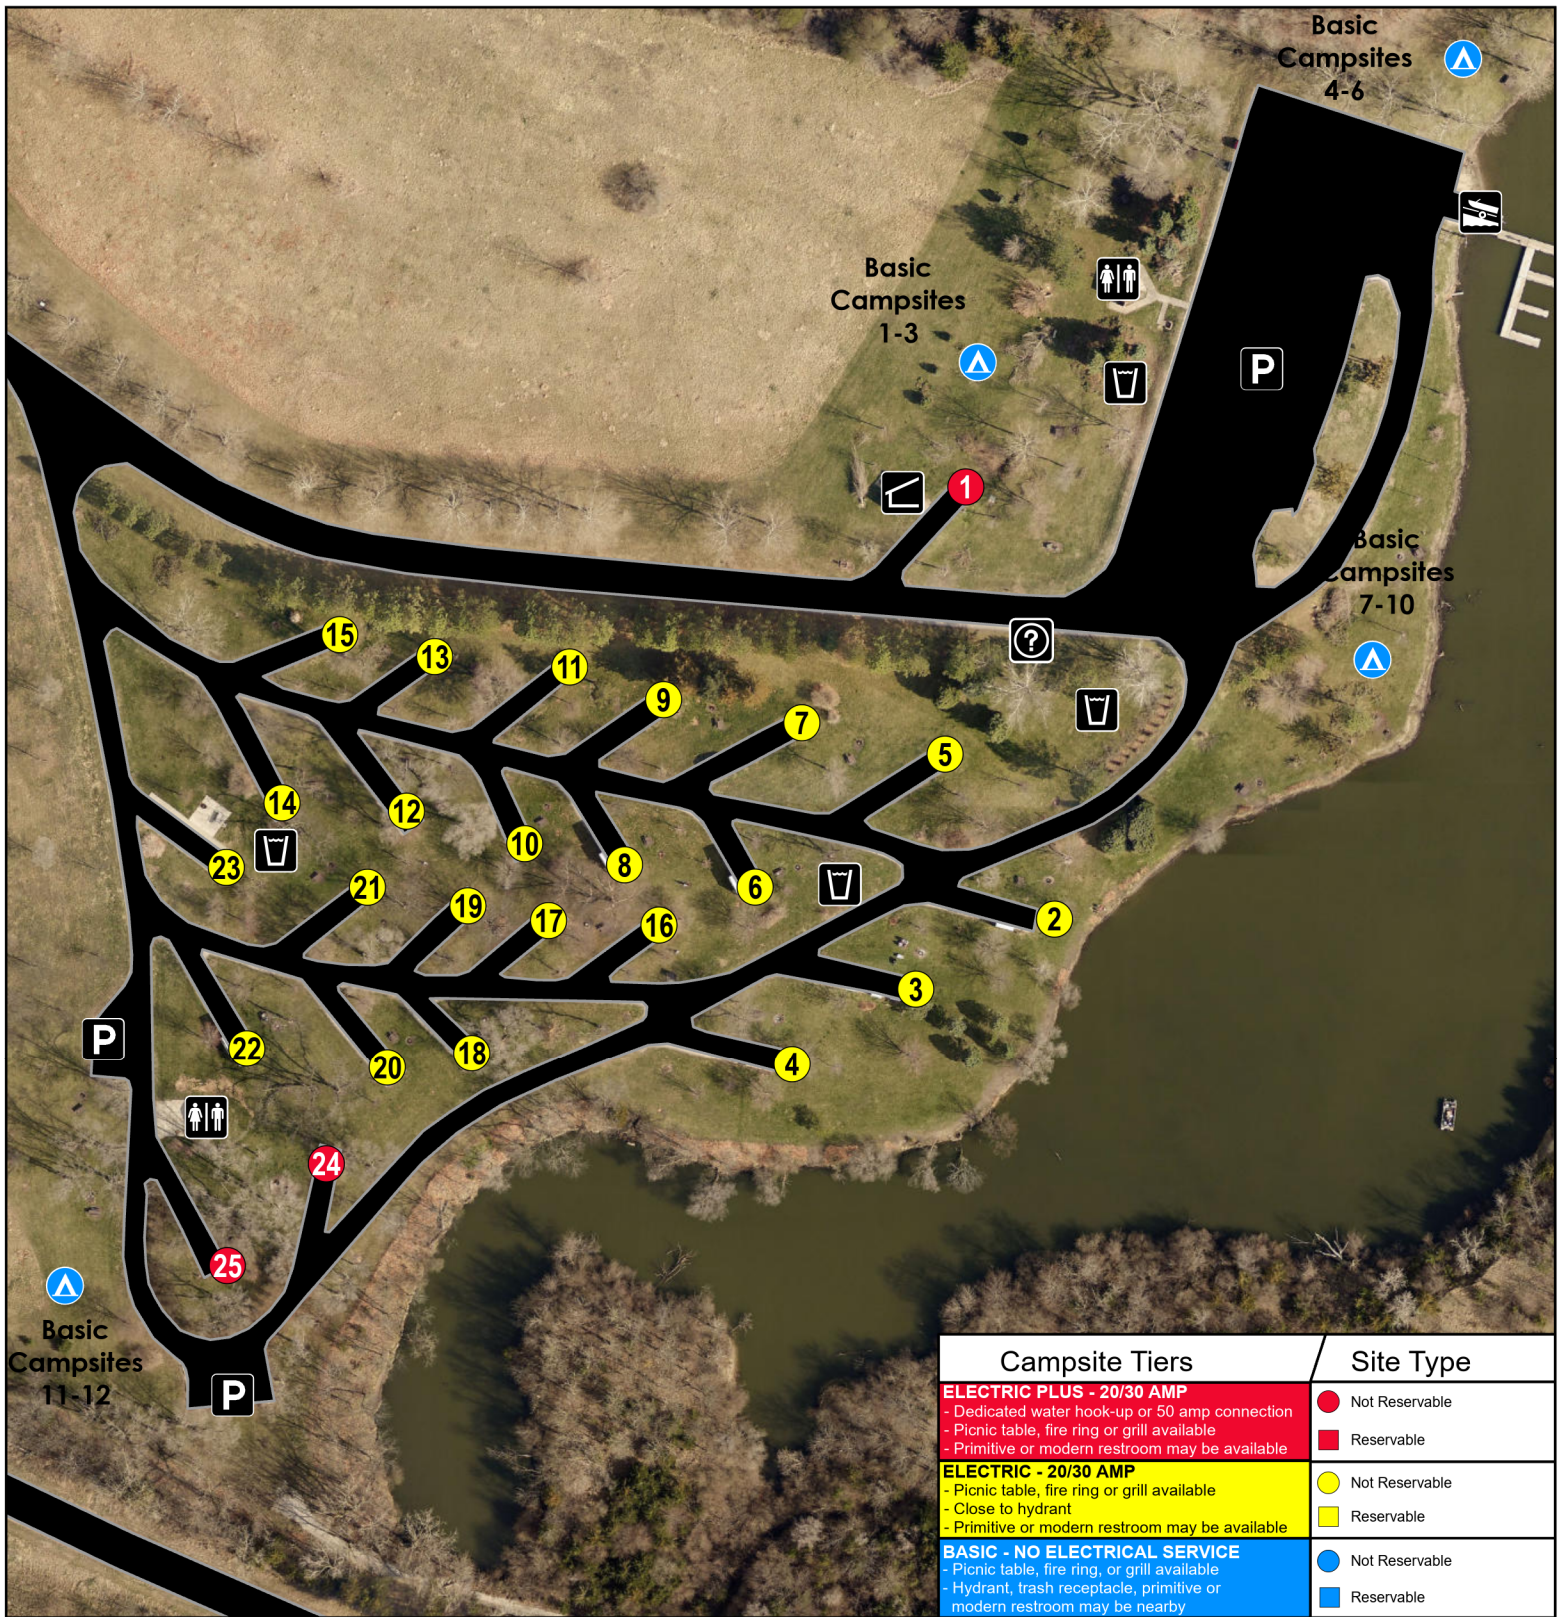

Branched Oak State Recreation Area

Homestead Area 2

Campsite Tiers	Site Type
ELECTRIC PLUS - 20/30 AMP - Dedicated water hook-up or 50 amp connection - Picnic table, fire ring or grill available - Primitive or modern restroom may be available	● Not Reservable ■ Reservable
ELECTRIC - 20/30 AMP - Picnic table, fire ring or grill available - Close to hydrant - Primitive or modern restroom may be available	● Not Reservable ■ Reservable
BASIC - NO ELECTRICAL SERVICE - Picnic table, fire ring, or grill available - Hydrant, trash receptacle, primitive or modern restroom may be nearby	● Not Reservable ■ Reservable

- Boat Ramp
- Restroom
- Drinking Water
- Shelter
- Information
- Basic Tent Camping
- Parking