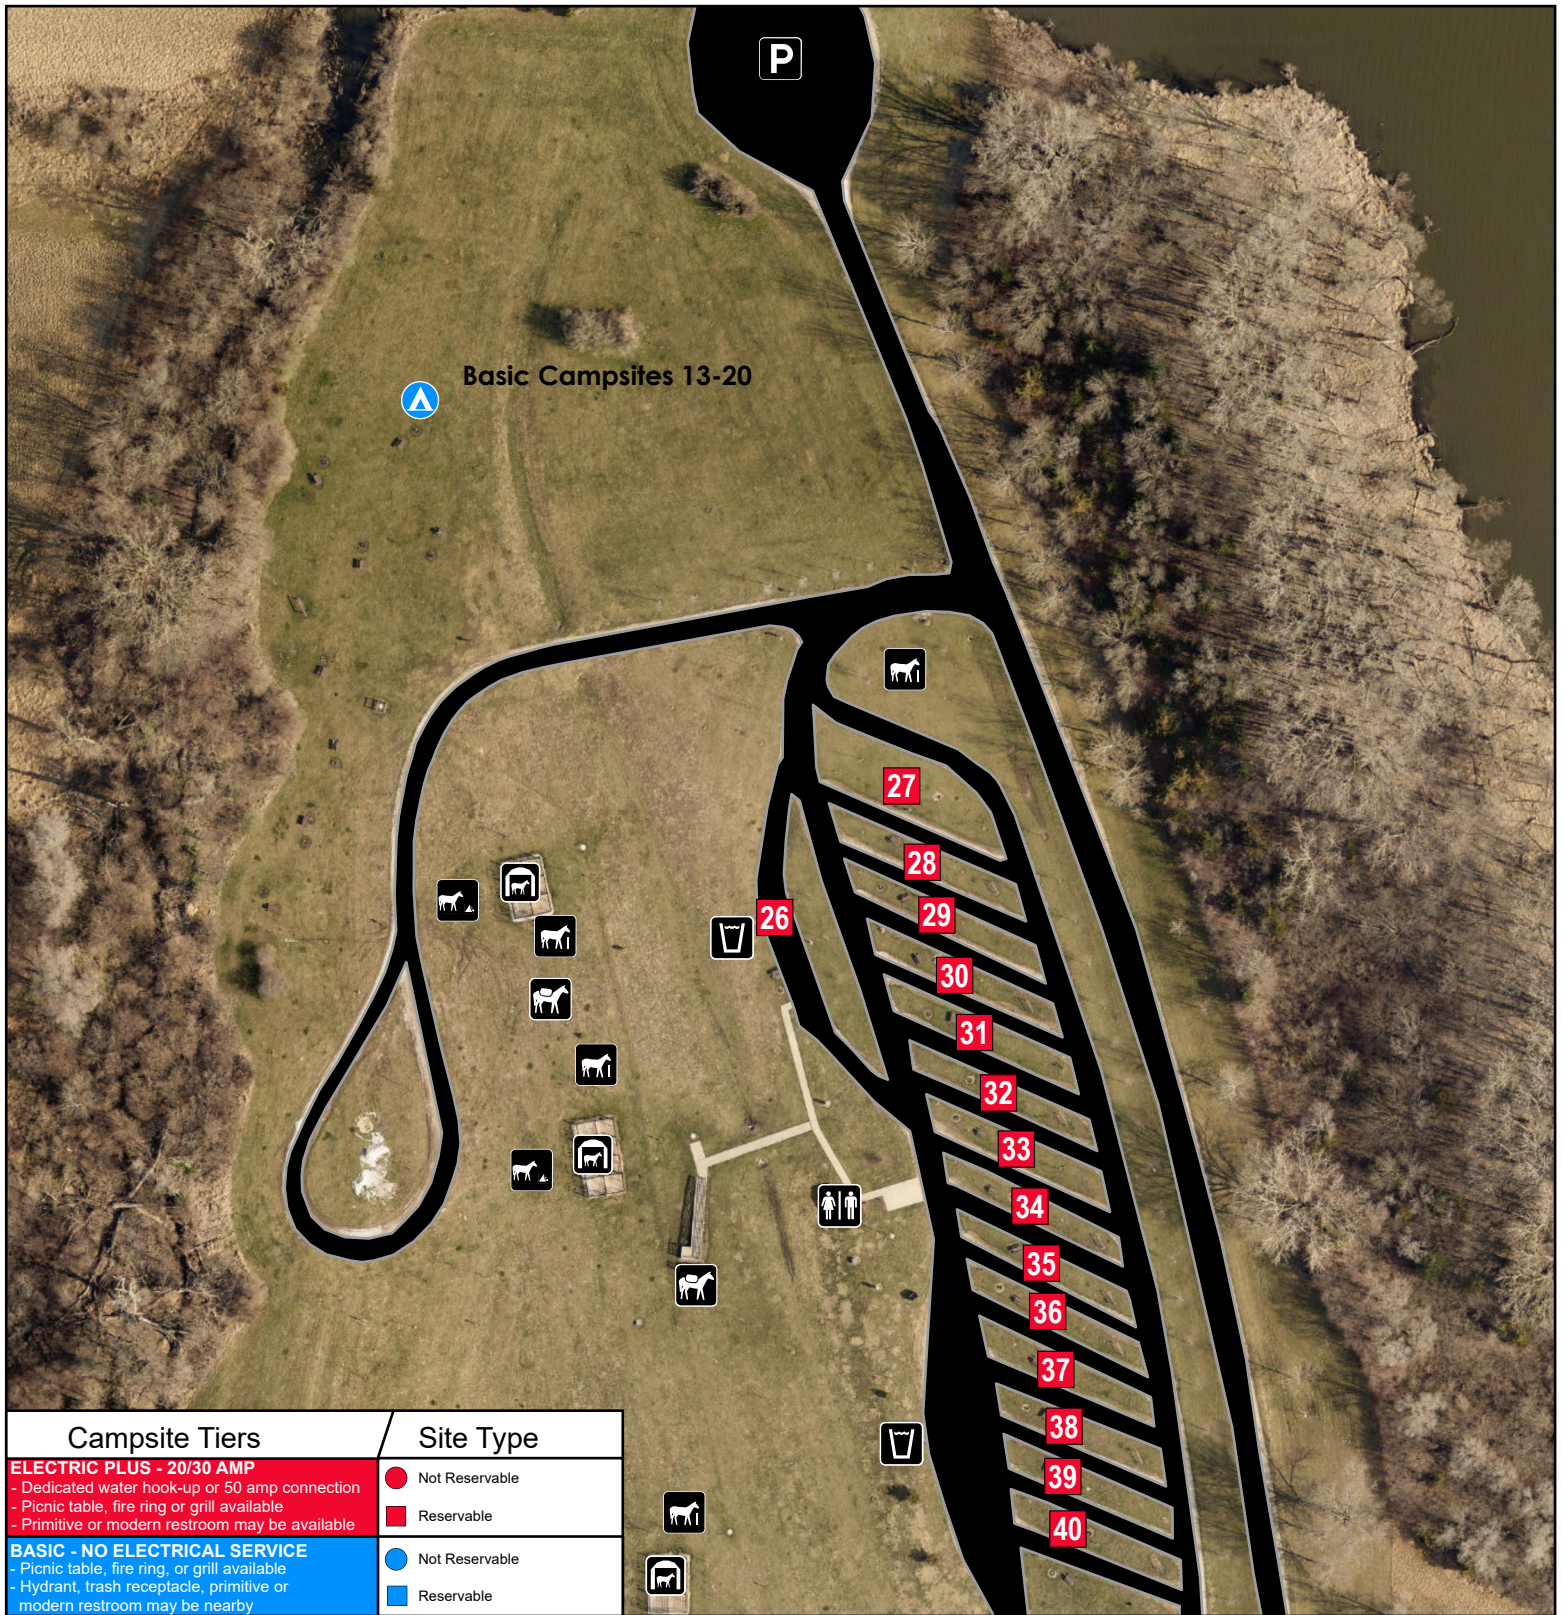

Branched Oak State Recreation Area
 Homestead Campground Equestrian Area

Drinking Water	Manure Disposal	N 0 75 150 Feet	 Branched Oak SRA Branched Oak WMA
Hitching Post	Parking		
Horse Corral	Restroom		
Horse Mount	Basic Tent Camping		