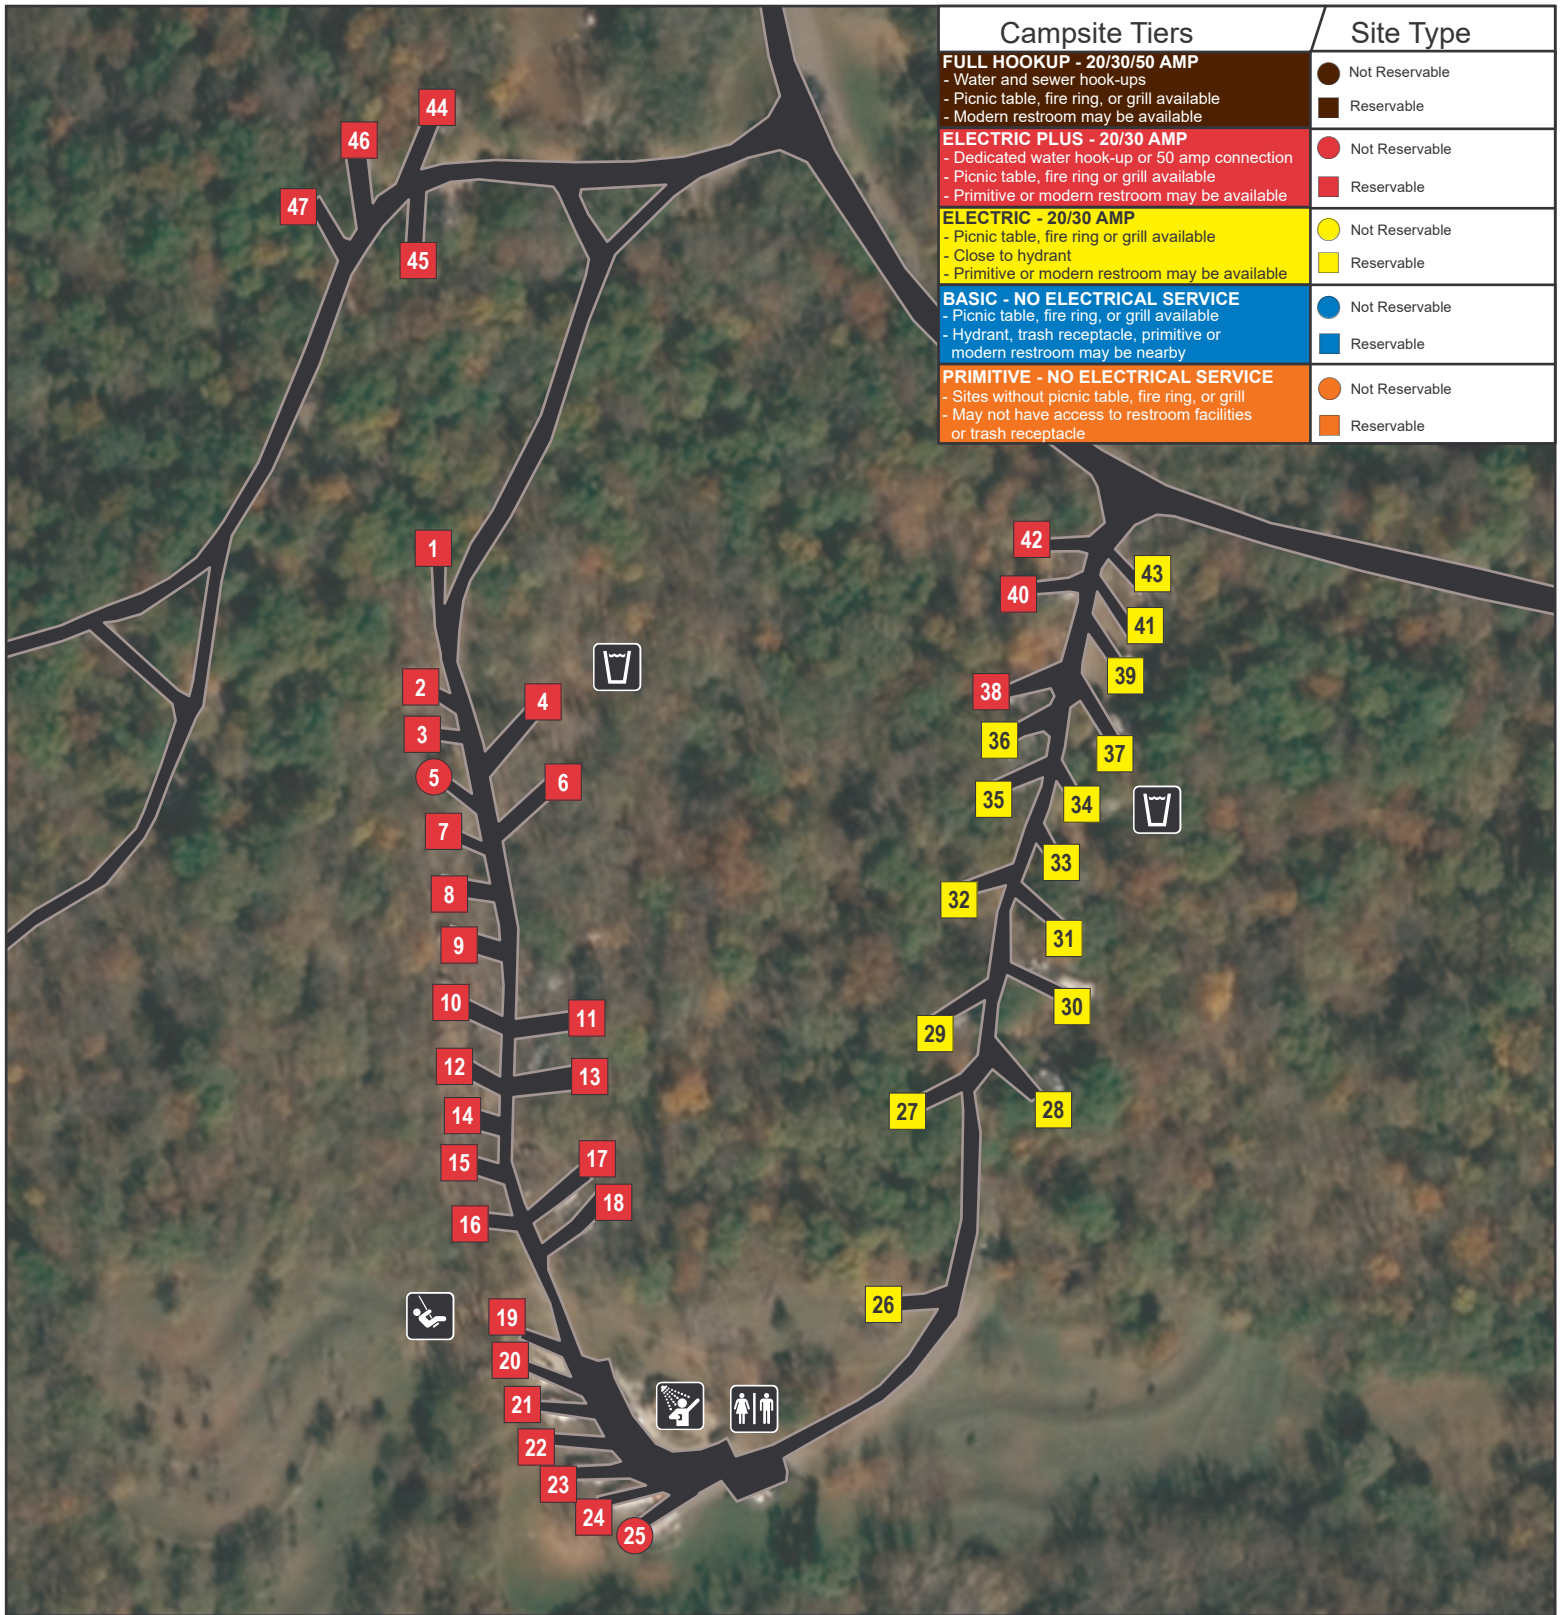

Indian Cave State Park
Hackberry Hollow Campground

Campsite Tiers	Site Type
FULL HOOKUP - 20/30/50 AMP - Water and sewer hook-ups - Picnic table, fire ring, or grill available - Modern restroom may be available	● Not Reservable ■ Reservable
ELECTRIC PLUS - 20/30 AMP - Dedicated water hook-up or 50 amp connection - Picnic table, fire ring or grill available - Primitive or modern restroom may be available	● Not Reservable ■ Reservable
ELECTRIC - 20/30 AMP - Picnic table, fire ring or grill available - Close to hydrant - Primitive or modern restroom may be available	● Not Reservable ■ Reservable
BASIC - NO ELECTRICAL SERVICE - Picnic table, fire ring, or grill available - Hydrant, trash receptacle, primitive or modern restroom may be nearby	● Not Reservable ■ Reservable
PRIMITIVE - NO ELECTRICAL SERVICE - Sites without picnic table, fire ring, or grill - May not have access to restroom facilities or trash receptacle	● Not Reservable ■ Reservable

Amenities

Drinking Water

Restroom

Shower

Playground

Game and Parks Area Boundary

Total Number of Campsites - 47