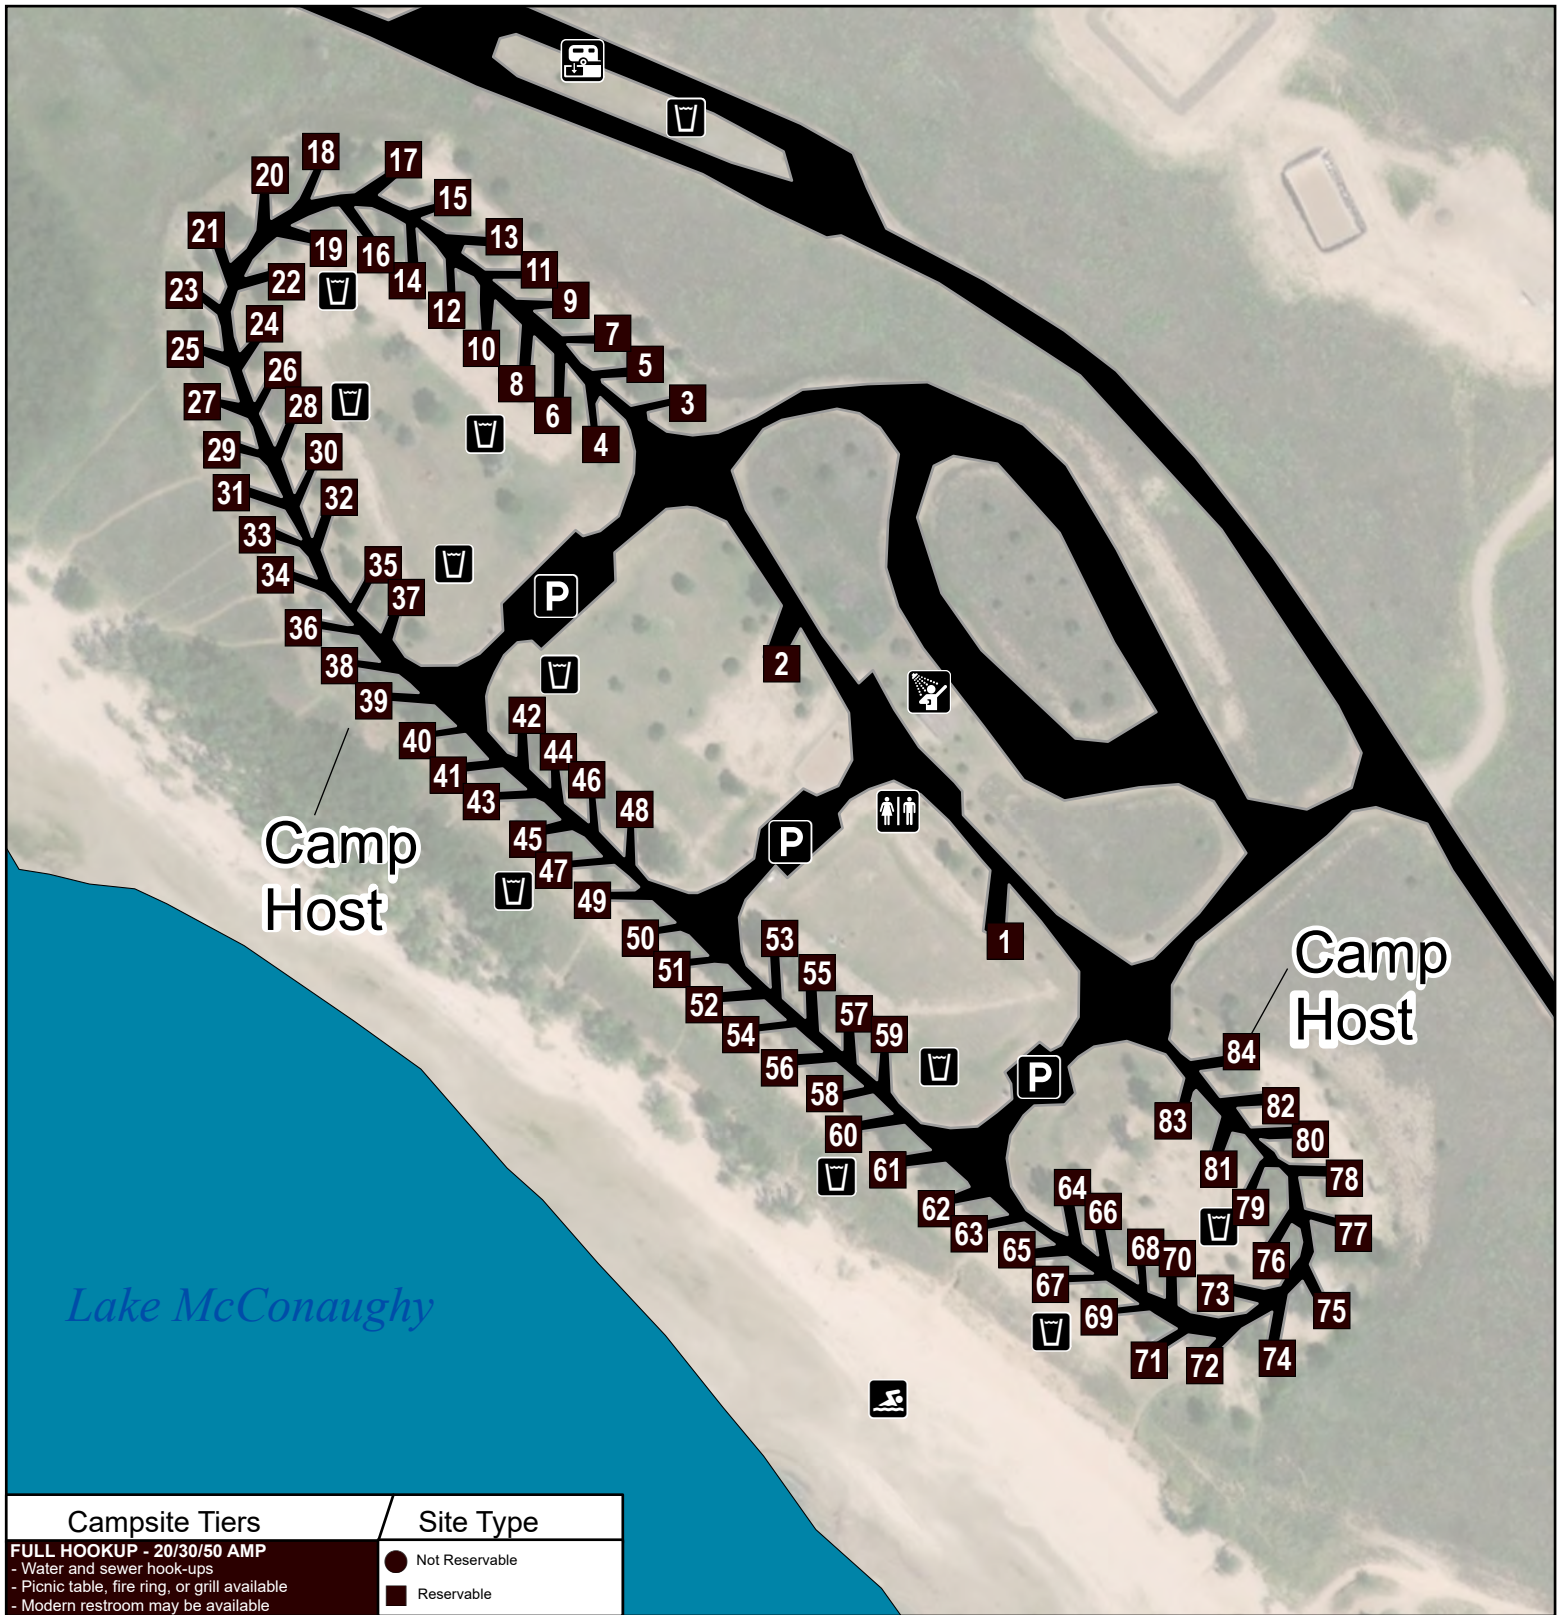

Lake McConaughy State Recreation Area

Lone Eagle Campground

Campsite Tiers	Site Type
FULL HOOKUP - 20/30/50 AMP	● Not Reservable
- Water and sewer hook-ups	■ Reservable
- Picnic table, fire ring, or grill available	
- Modern restroom may be available	

- | | |
|----------------|----------|
| Drinking Water | Restroom |
| Dump Station | Shower |
| Parking | Swimming |

Total Number of Campsites - 84