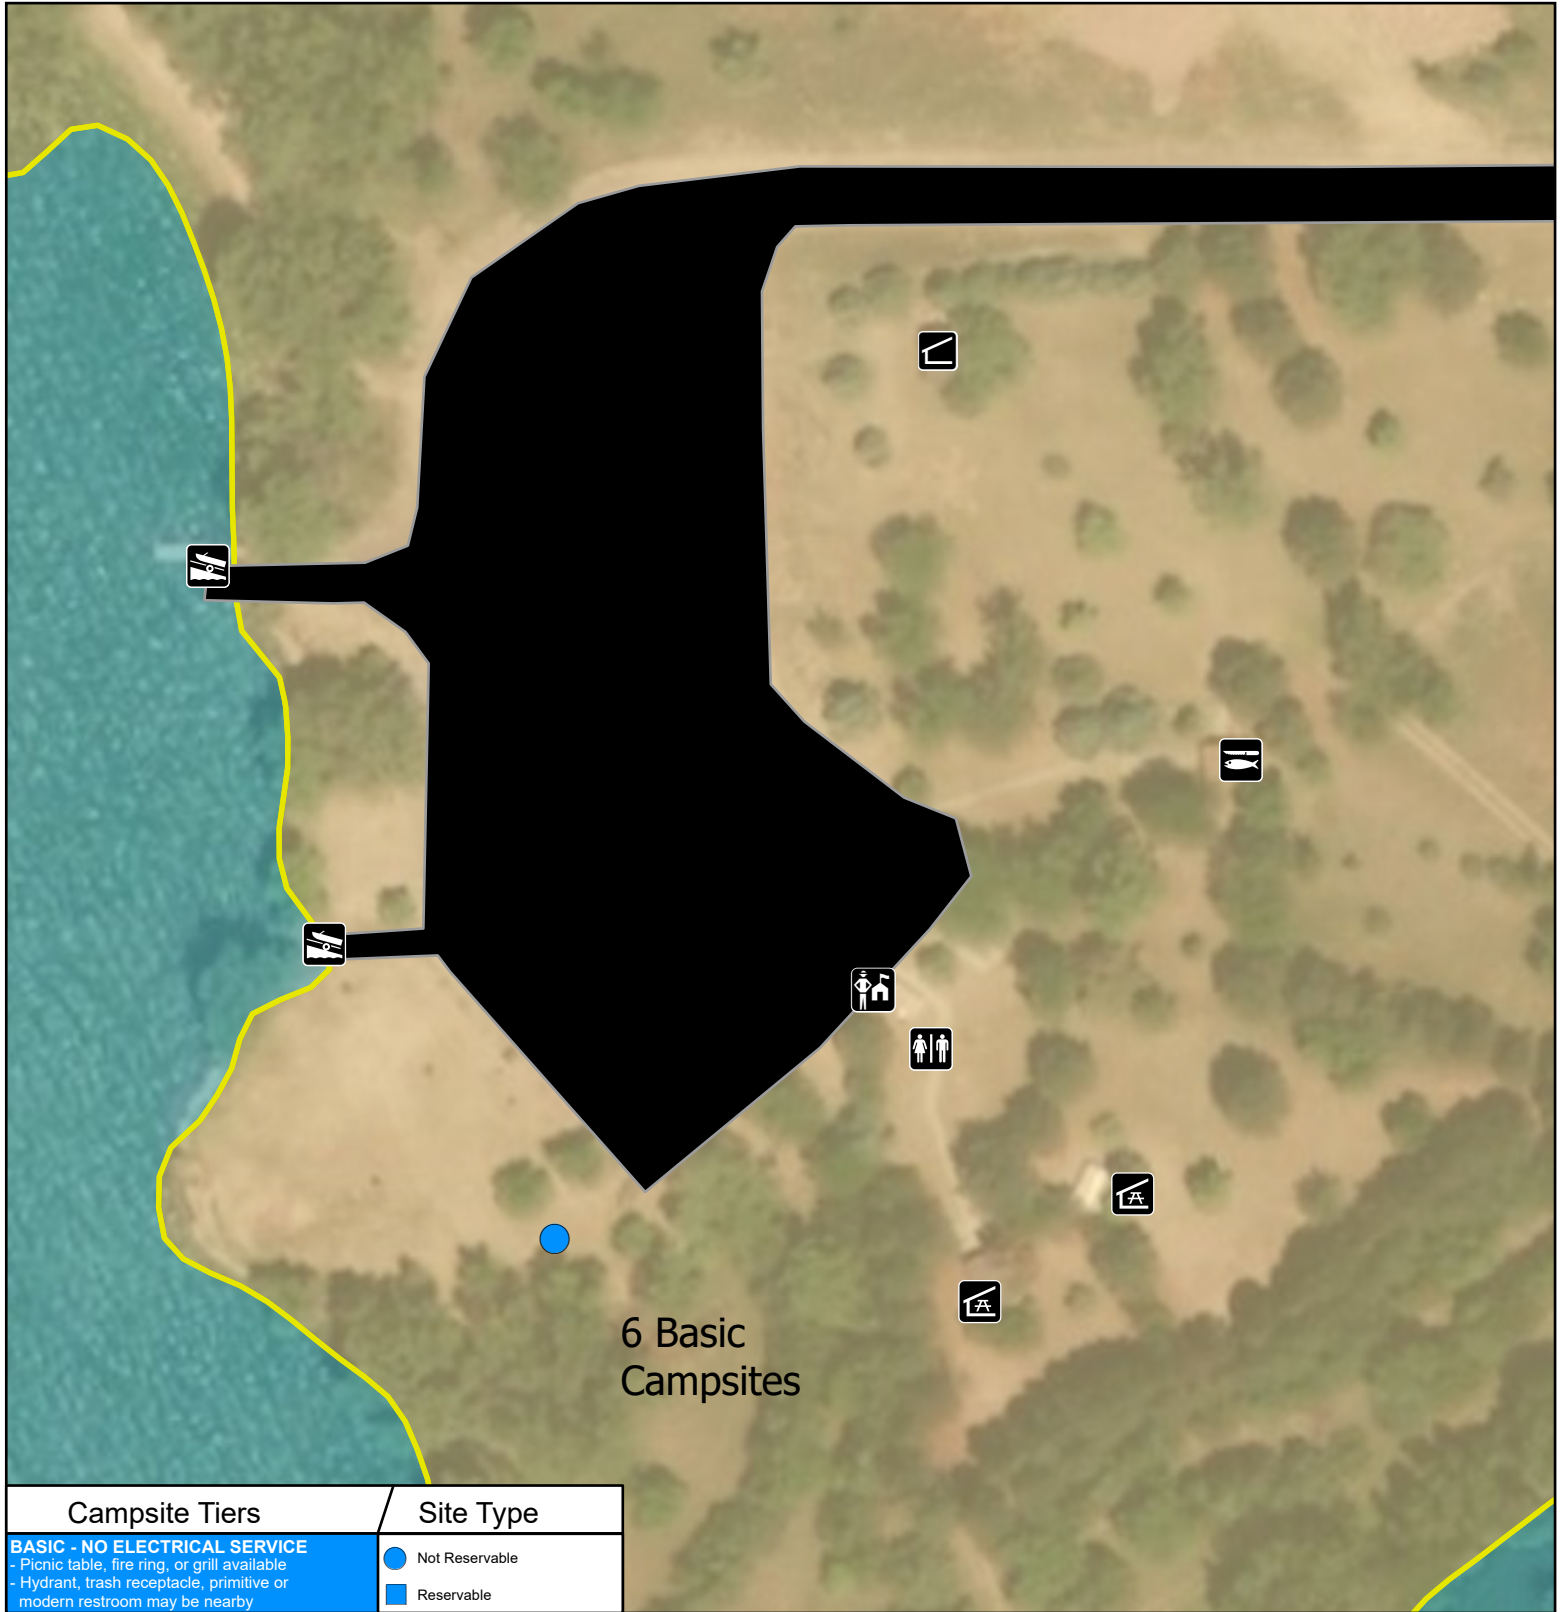

Merritt Reservoir State Recreation Area

Main Area

6 Basic Campsites

Campsite Tiers	Site Type
BASIC - NO ELECTRICAL SERVICE - Picnic table, fire ring, or grill available - Hydrant, trash receptacle, primitive or modern restroom may be nearby	Not Reservable Reservable

- | | |
|-----------------------|------------------------------|
| Boat Ramp | Restroom |
| Fish Cleaning Station | Shelter |
| Camper Registration | Game and Parks Area Boundary |
| Picnic Shelter | |