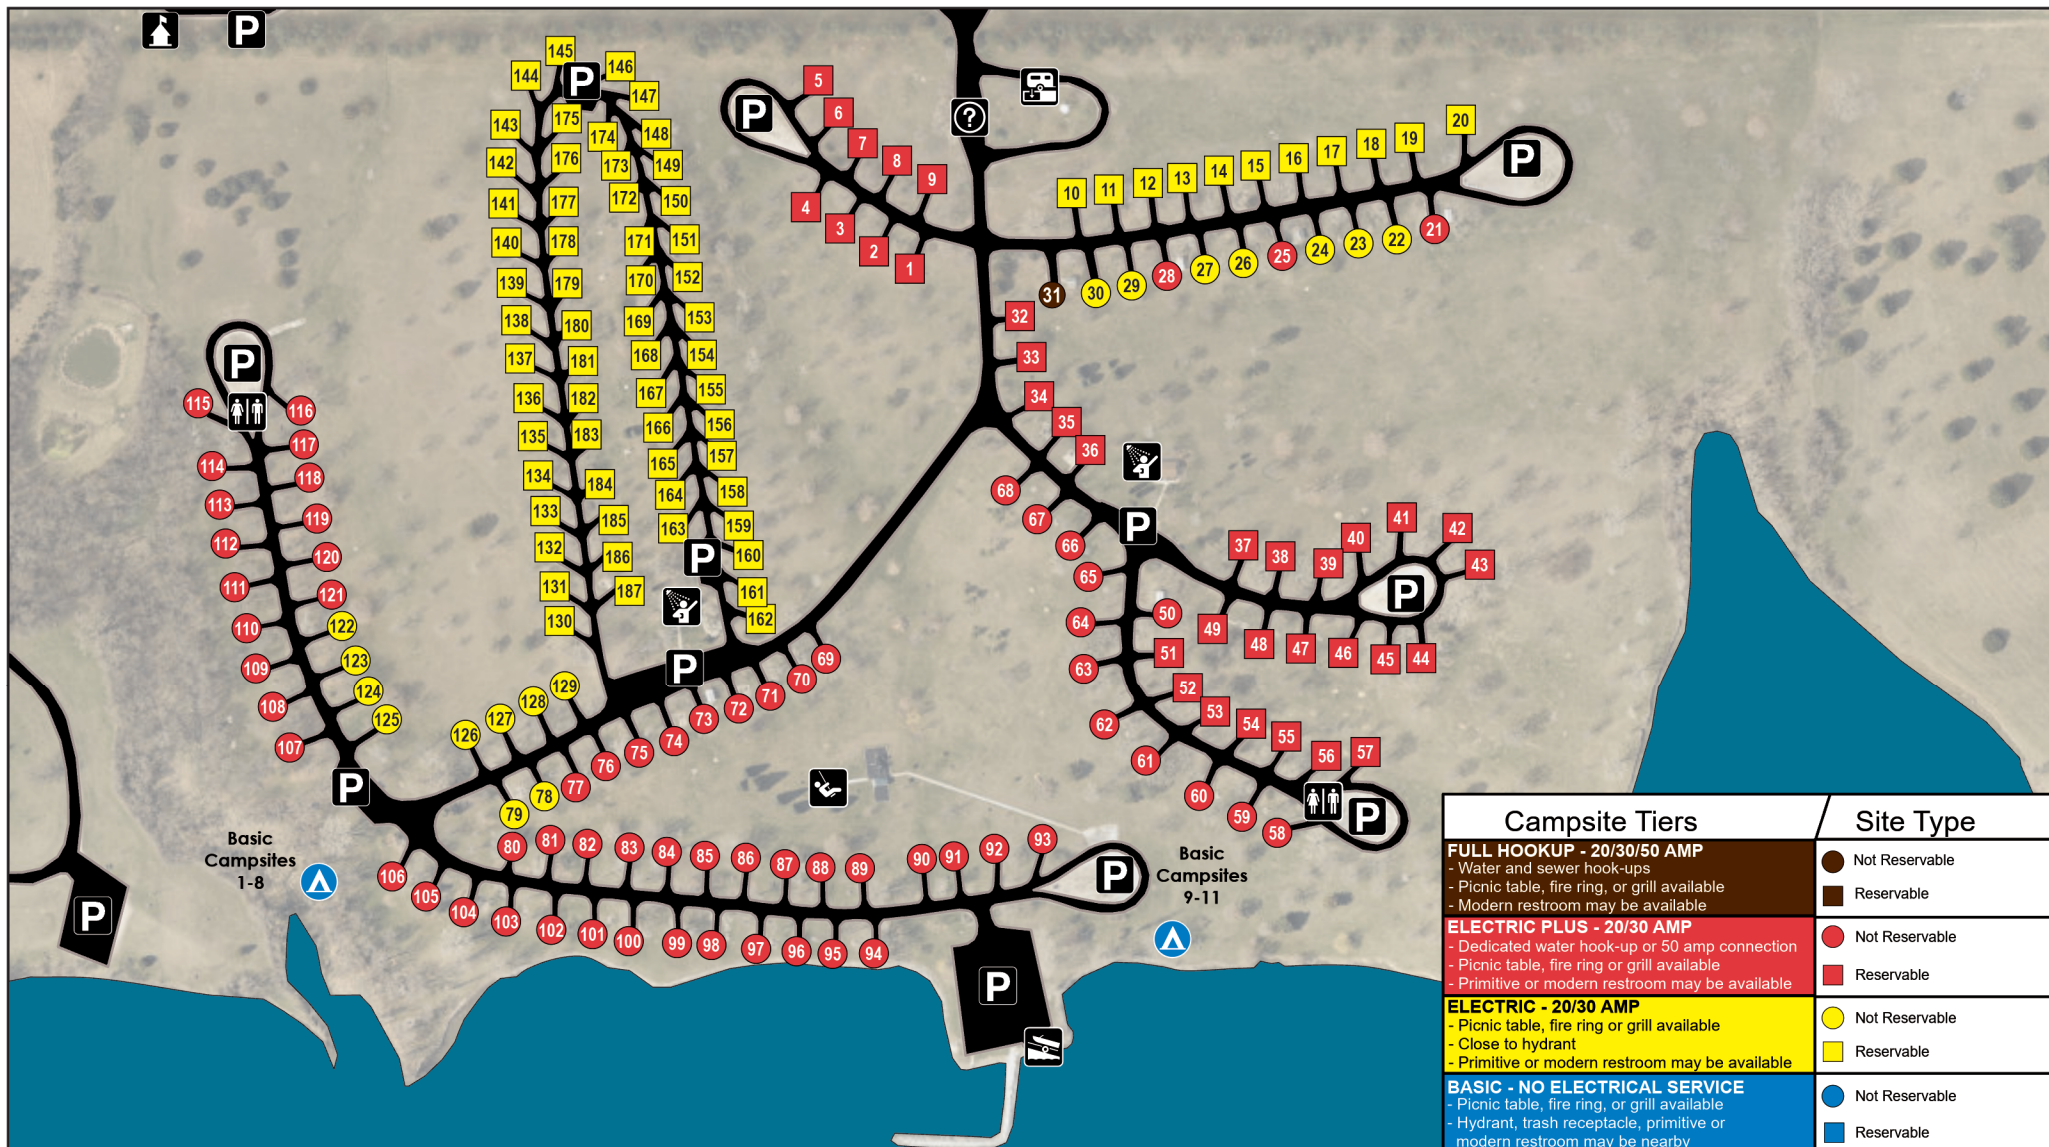

# Branched Oak State Recreation Area

Middle Oak Creek Area 4

Campsite Tiers	Site Type
<b>FULL HOOKUP - 20/30/50 AMP</b> - Water and sewer hook-ups - Picnic table, fire ring, or grill available - Modern restroom may be available	<ul style="list-style-type: none"> <li>Not Reservable</li> <li>Reservable</li> </ul>
<b>ELECTRIC PLUS - 20/30 AMP</b> - Dedicated water hook-up or 50 amp connection - Picnic table, fire ring or grill available - Primitive or modern restroom may be available	<ul style="list-style-type: none"> <li>Not Reservable</li> <li>Reservable</li> </ul>
<b>ELECTRIC - 20/30 AMP</b> - Picnic table, fire ring or grill available - Close to hydrant - Primitive or modern restroom may be available	<ul style="list-style-type: none"> <li>Not Reservable</li> <li>Reservable</li> </ul>
<b>BASIC - NO ELECTRICAL SERVICE</b> - Picnic table, fire ring, or grill available - Hydrant, trash receptacle, primitive or modern restroom may be nearby	<ul style="list-style-type: none"> <li>Not Reservable</li> <li>Reservable</li> </ul>

- Boat Ramp
- Dump Station
- Information
- Office
- Parking
- Playground
- Restroom
- Shower
- Basic Tent Camping