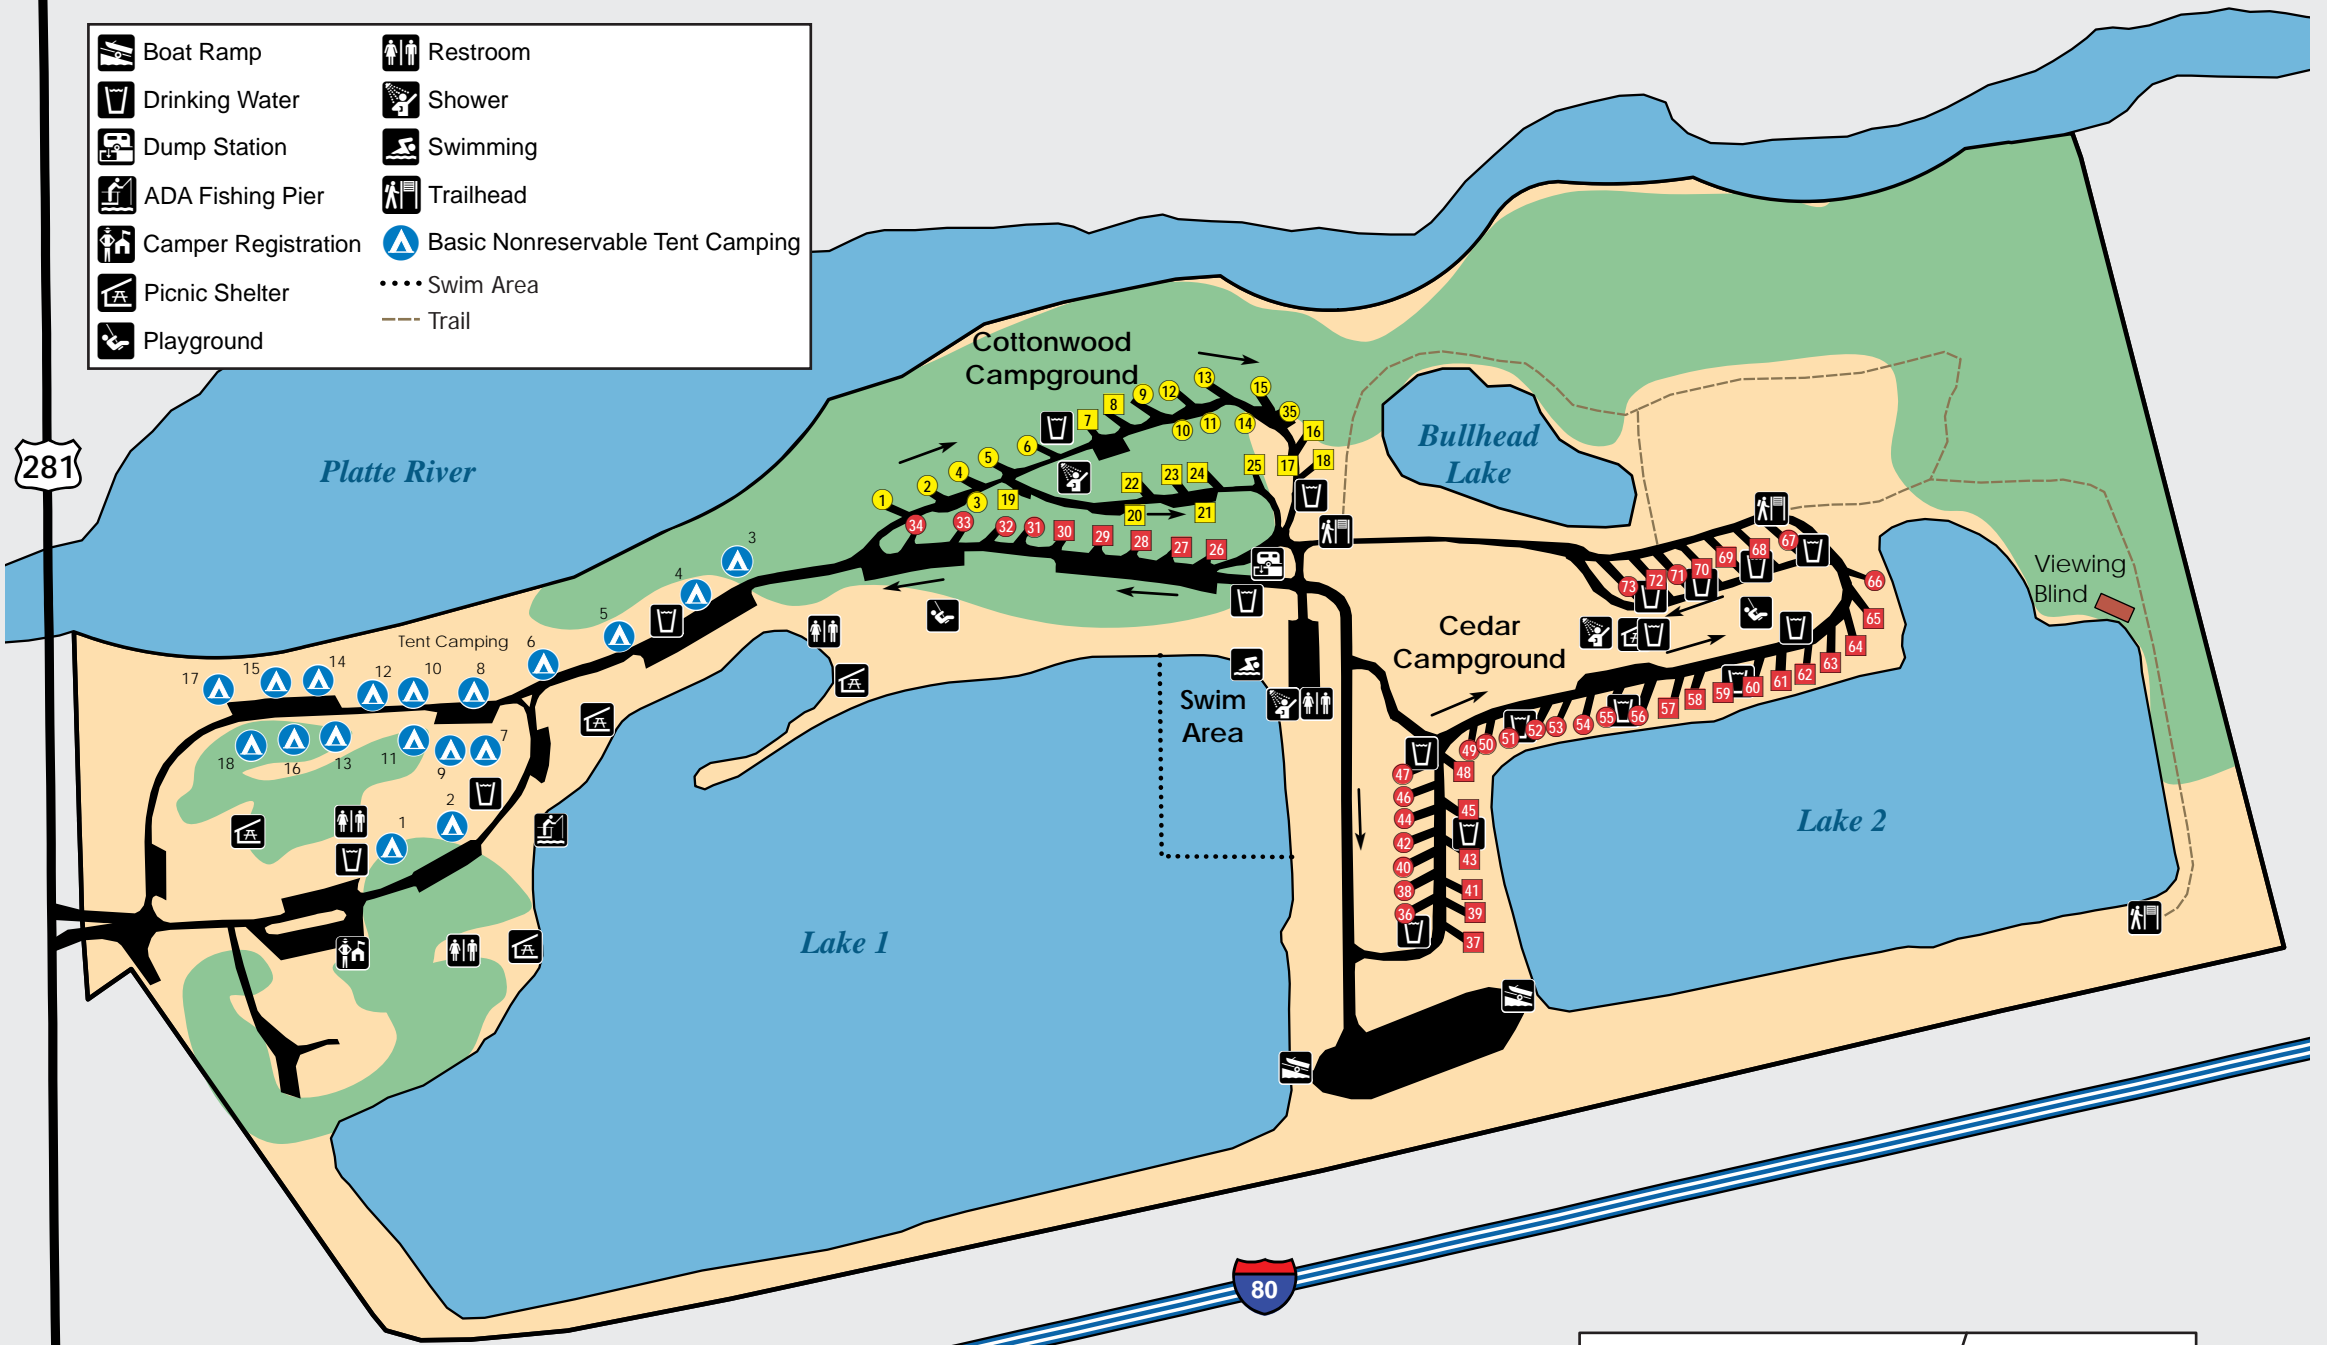

	Boat Ramp		Restroom
	Drinking Water		Shower
	Dump Station		Swimming
	ADA Fishing Pier		Trailhead
	Camper Registration		Basic Nonreservable Tent Camping
	Picnic Shelter		Swim Area
	Playground		Trail

Exit 312

Campsite Tiers	Site Type
ELECTRIC PLUS - 20/30 AMP - Dedicated water hook-up or 50 amp connection - Picnic table, fire ring or grill available - Primitive or modern restroom may be available	Not Reservable Reservable
ELECTRIC - 20/30 AMP - Picnic table, fire ring or grill available - Close to hydrant - Primitive or modern restroom may be available	Not Reservable Reservable
BASIC - NO ELECTRICAL SERVICE - Picnic table, fire ring, or grill available - Hydrant, trash receptacle, primitive or modern restroom may be nearby	Not Reservable Reservable