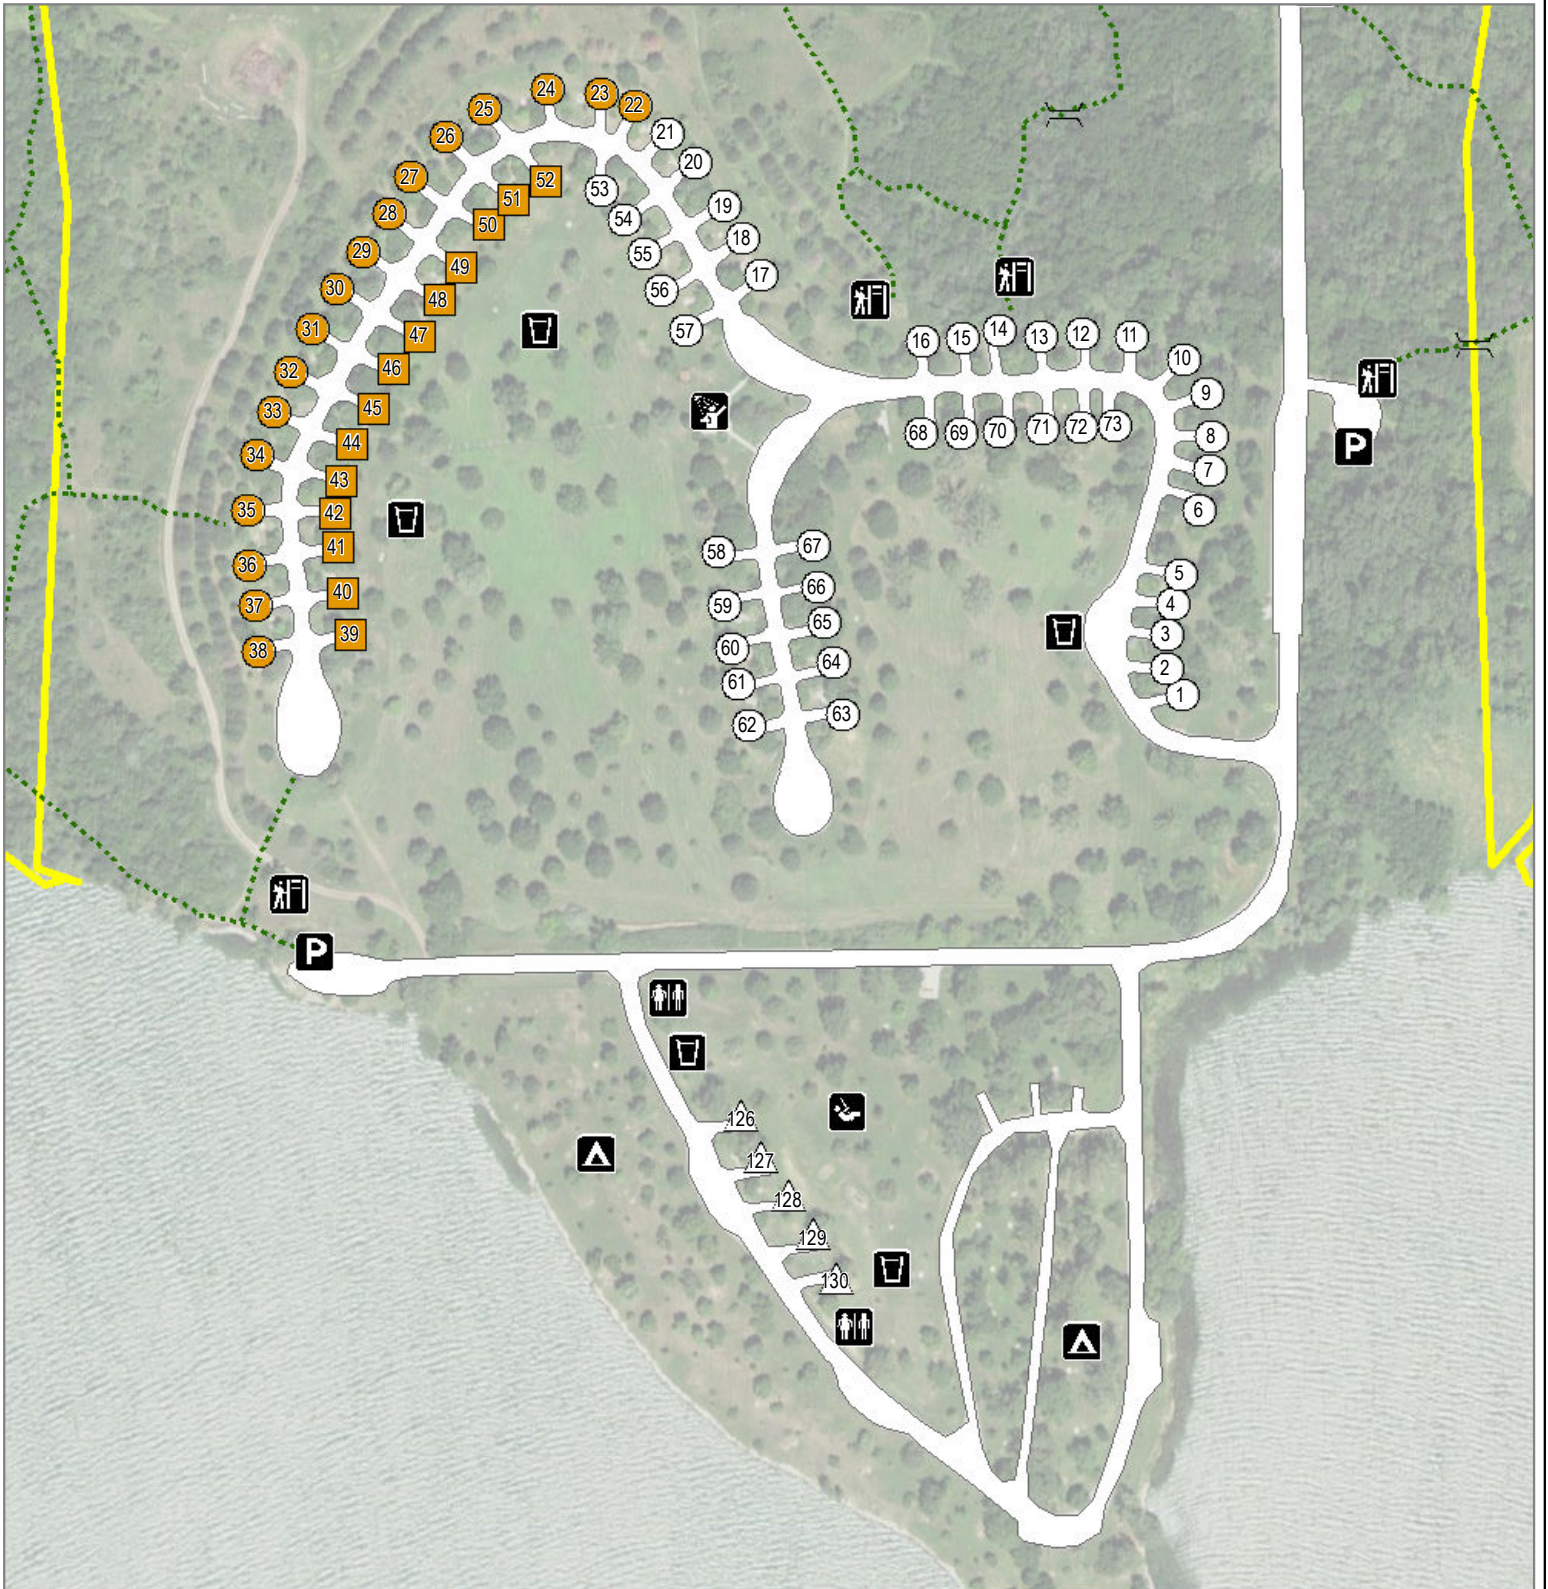

# Pawnee State Recreation Area

## Lakeview Campground

- Bridge
- Playground
- Non Reservation, 30 AMP
- NGPC Property Areas
- Campground
- Restroom
- Non Reservation, No AMP
- Water
- Shower
- Reservation, 30 AMP
- Reservation, 50 AMP
- Parking
- Trailhead
- Hiking Trail