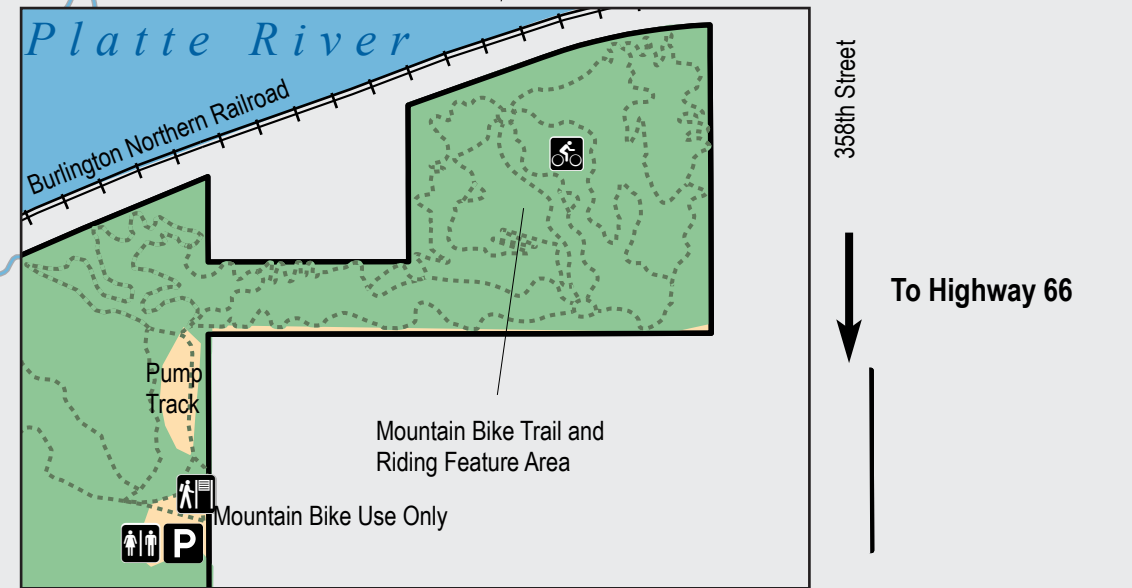

Campsite Tiers	Site Type
<b>FULL HOOKUP - 20/30/50 AMP</b> - Water and sewer hook-ups - Picnic table, fire ring, or grill available - Modern restroom may be available	● Not Reservable ■ Reservable
<b>BASIC - NO ELECTRICAL SERVICE</b> - Picnic table, fire ring, or grill available - Hydrant, trash receptacle, primitive or modern restroom may be nearby	● Not Reservable ■ Reservable

Arts and Crafts	Information	Picnic Shelter	Trailhead
Sports Field	Lookout Tower	Playground	Water Tower
Canoe Access	Marina	Restroom	Waterfall
Drinking Water	Mountain Bike Area	Shower	Basic Nonreservable Tent Camping
Food Service	Parking	Spray Park	Trails
Horse Riding	Picnic Area	Theater	Park Trail Rides
			Park Boundary

**NEBRASKA**  
- GAME PARKS -