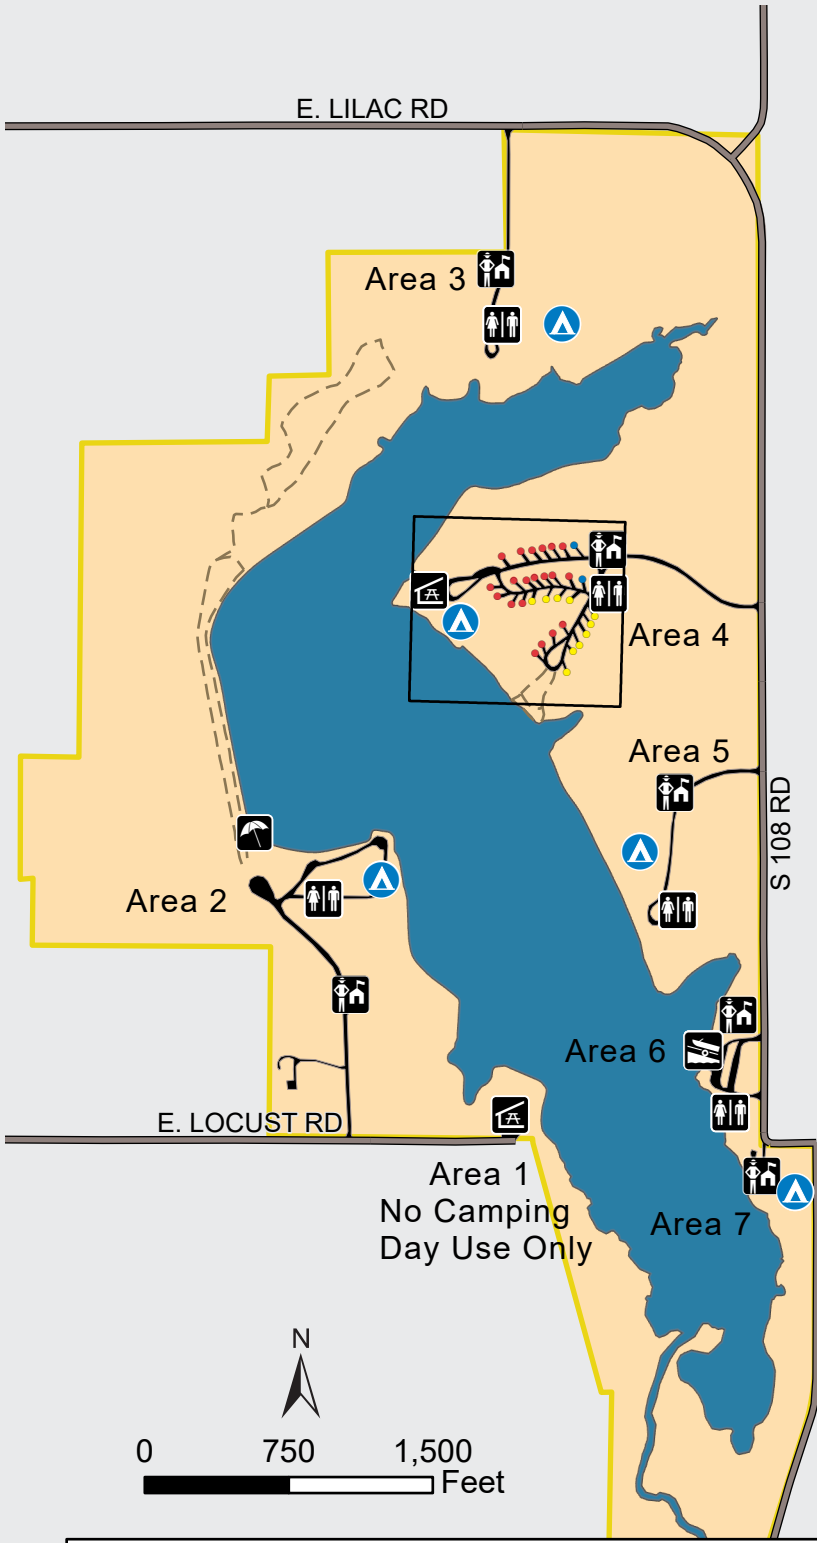

# Rockford Lake SRA

Campsite Tiers	Site Type
<b>ELECTRIC PLUS - 20/30 AMP</b> - Dedicated water hook-up or 50 amp connection - Picnic table, fire ring or grill available - Primitive or modern restroom may be available	Not Reservable
<b>ELECTRIC - 20/30 AMP</b> - Picnic table, fire ring or grill available - Close to hydrant - Primitive or modern restroom may be available	Not Reservable
<b>BASIC - NO ELECTRICAL SERVICE</b> - Picnic table, fire ring, or grill available - Hydrant, trash receptacle, primitive or modern restroom may be nearby	Not Reservable

- Basic Nonreservable Tent Camping
- Drinking Water
- Beach Access
- Picnic Shelter
- Boat Ramp
- Restroom
- Camper Registration
- Rockford Lake SRA