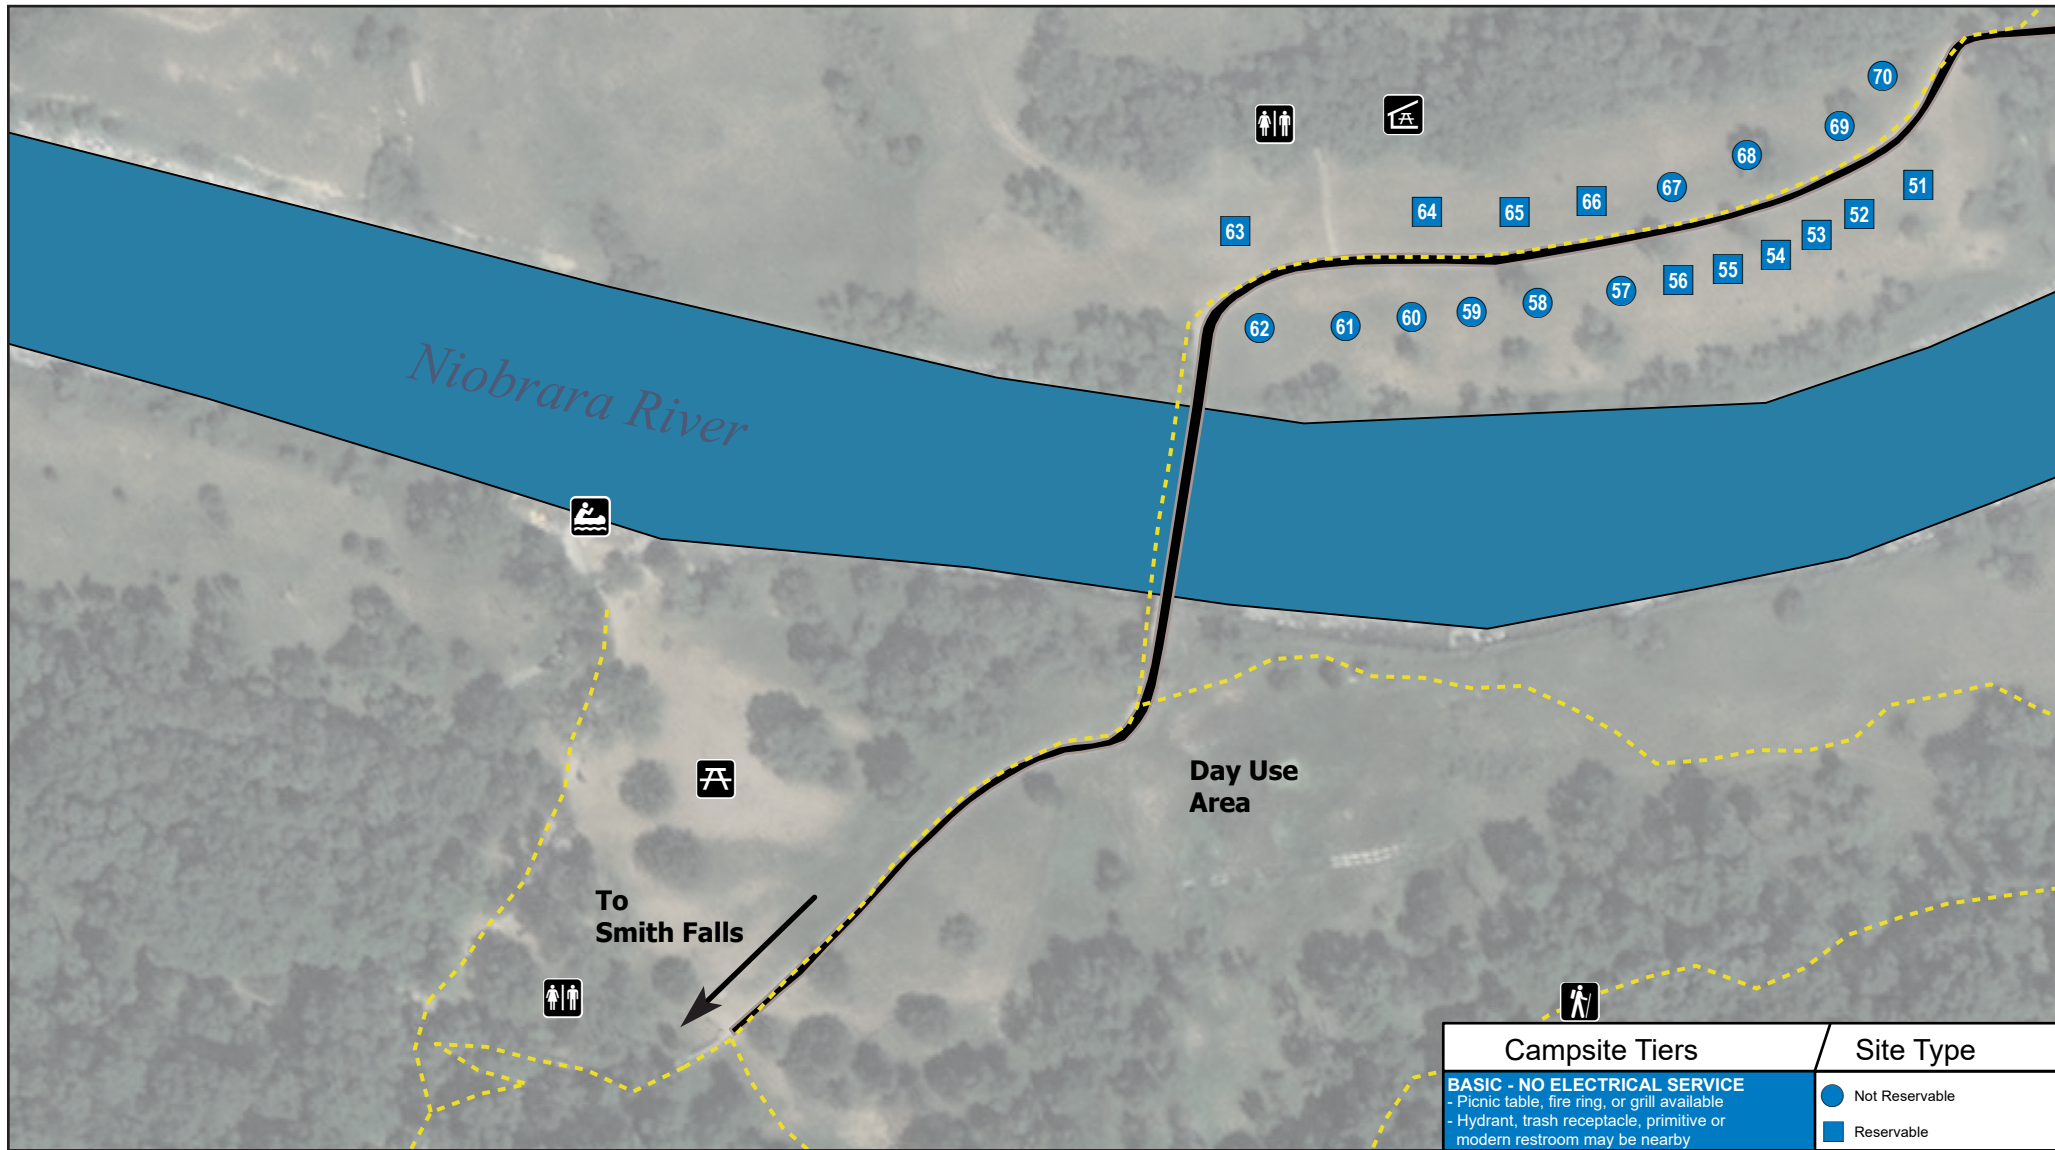

Smith Falls SP

Smith Falls West Campground

- Canoe Access
- Restroom
- Picnic Area
- Trail Marker
- Picnic Shelter
- Trail