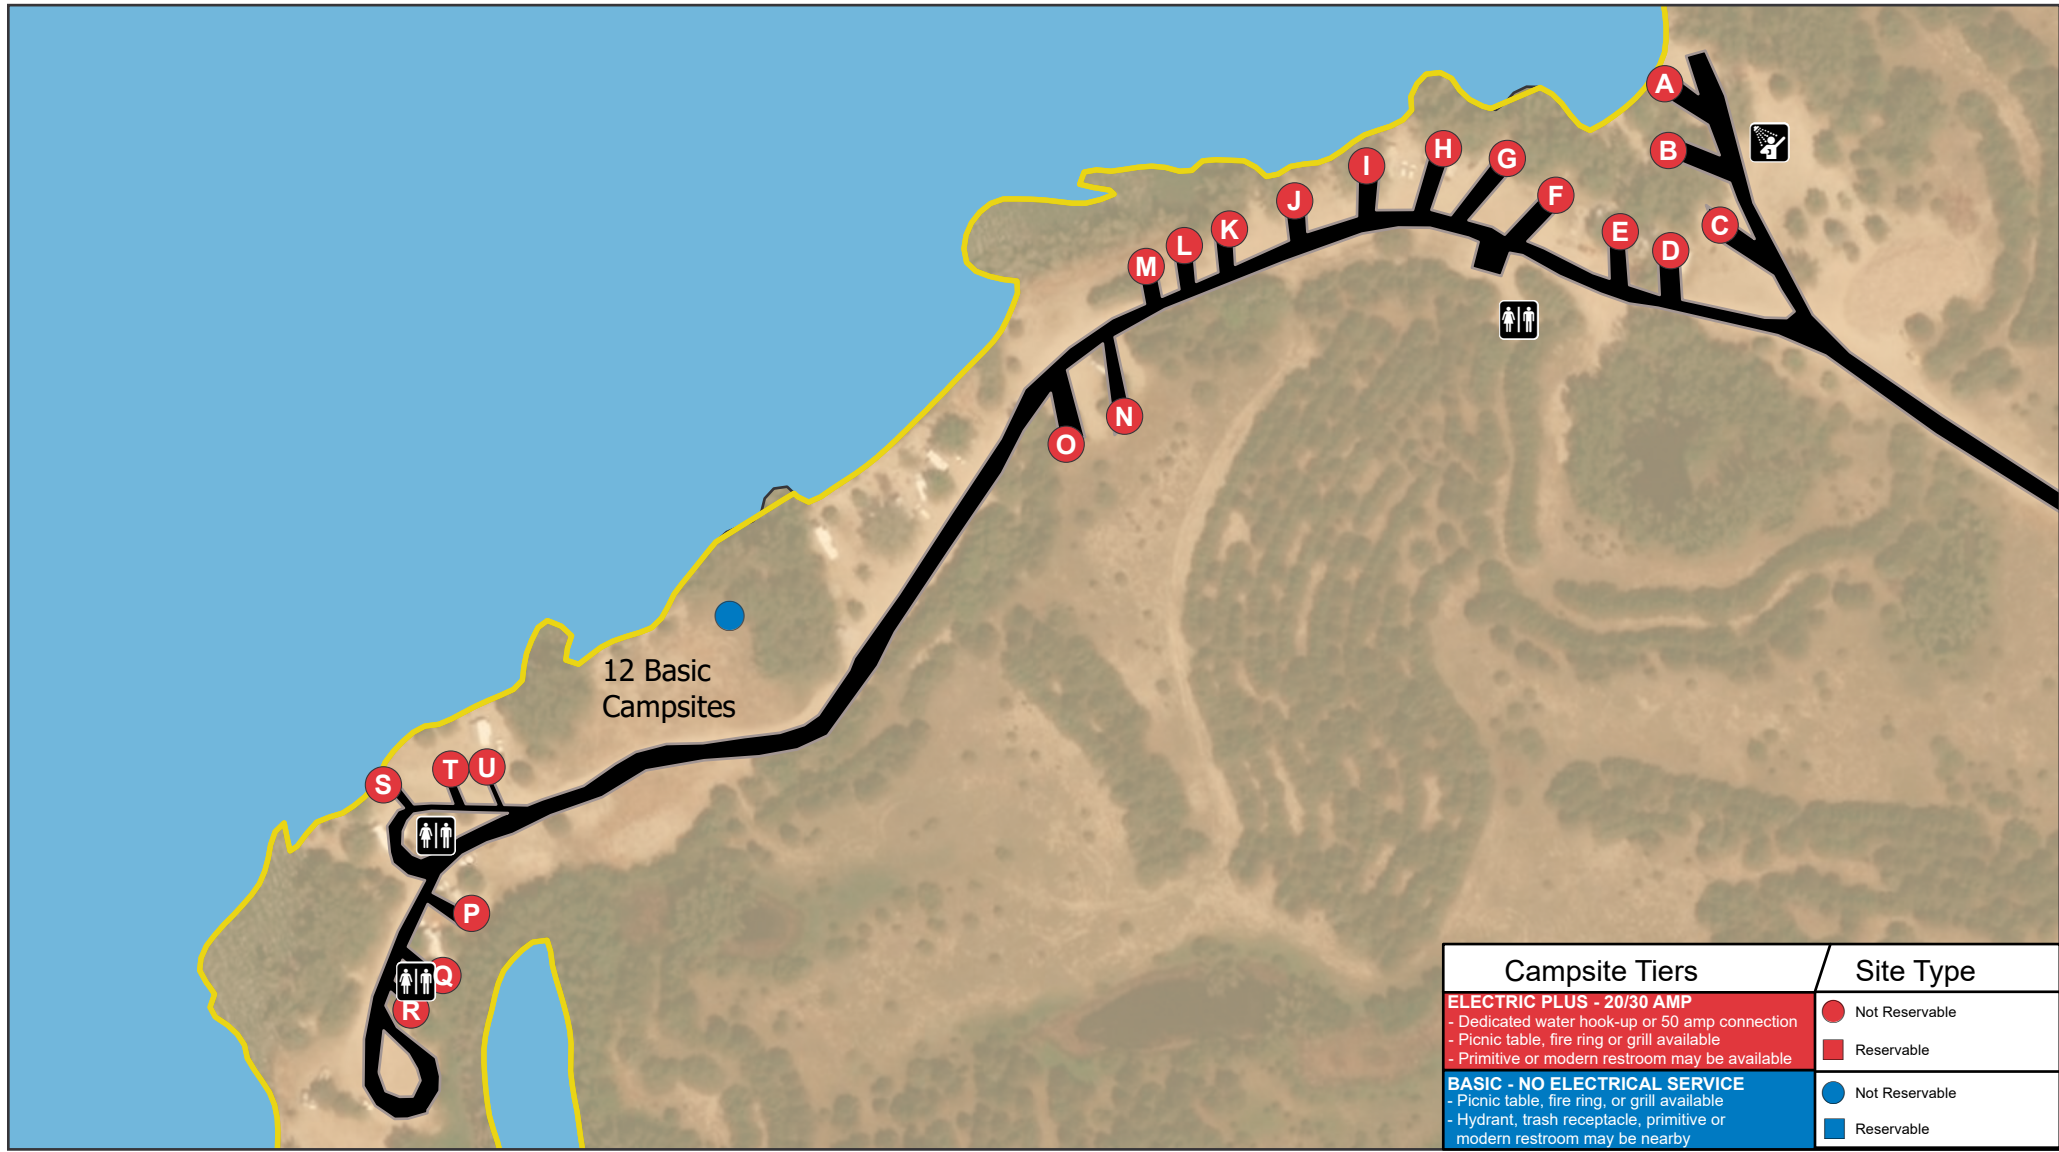

# Merritt Reservoir State Recreation Area

Willow Cove

12 Basic Campsites

Campsite Tiers	Site Type
<b>ELECTRIC PLUS - 20/30 AMP</b> - Dedicated water hook-up or 50 amp connection - Picnic table, fire ring or grill available - Primitive or modern restroom may be available	<ul style="list-style-type: none"> <li>Not Reservable (Red circle)</li> <li>Reservable (Red square)</li> </ul>
<b>BASIC - NO ELECTRICAL SERVICE</b> - Picnic table, fire ring, or grill available - Hydrant, trash receptacle, primitive or modern restroom may be nearby	<ul style="list-style-type: none"> <li>Not Reservable (Blue circle)</li> <li>Reservable (Blue square)</li> </ul>

- Restroom
- Shower
- Game and Parks Area Boundary
- Total Number of Campsites