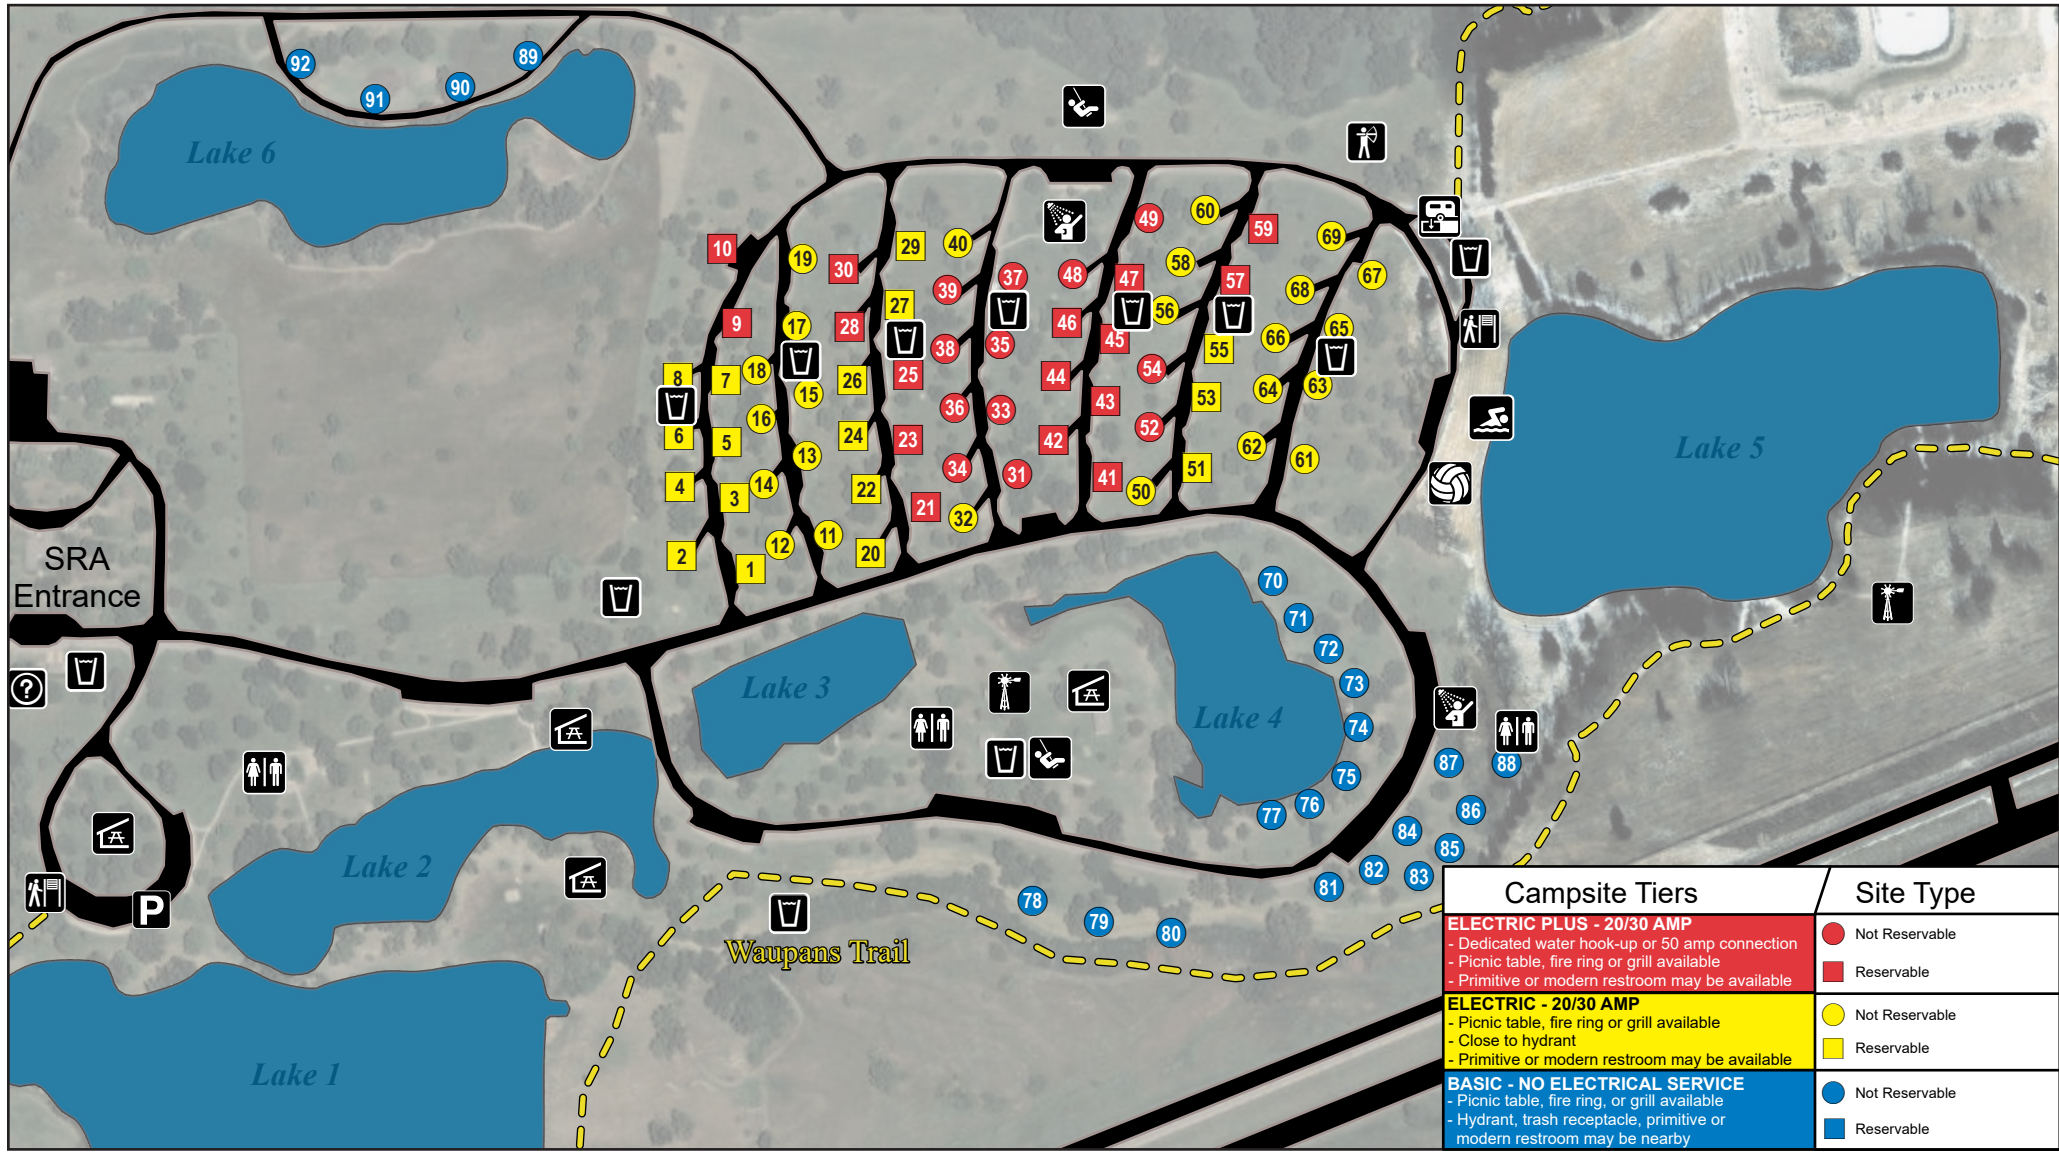

Windmill SRA

Campground

Campsite Tiers	Site Type
ELECTRIC PLUS - 20/30 AMP - Dedicated water hook-up or 50 amp connection - Picnic table, fire ring or grill available - Primitive or modern restroom may be available	● Not Reservable ■ Reservable
ELECTRIC - 20/30 AMP - Picnic table, fire ring or grill available - Close to hydrant - Primitive or modern restroom may be available	● Not Reservable ■ Reservable
BASIC - NO ELECTRICAL SERVICE - Picnic table, fire ring, or grill available - Hydrant, trash receptacle, primitive or modern restroom may be nearby	● Not Reservable ■ Reservable

- Archery
- Drinking Water
- Dump Station
- Information
- Parking
- Picnic Shelter
- Playground
- Restroom
- Shower
- Swimming
- Trailhead
- Volleyball
- Windmill
- Waupans Trail