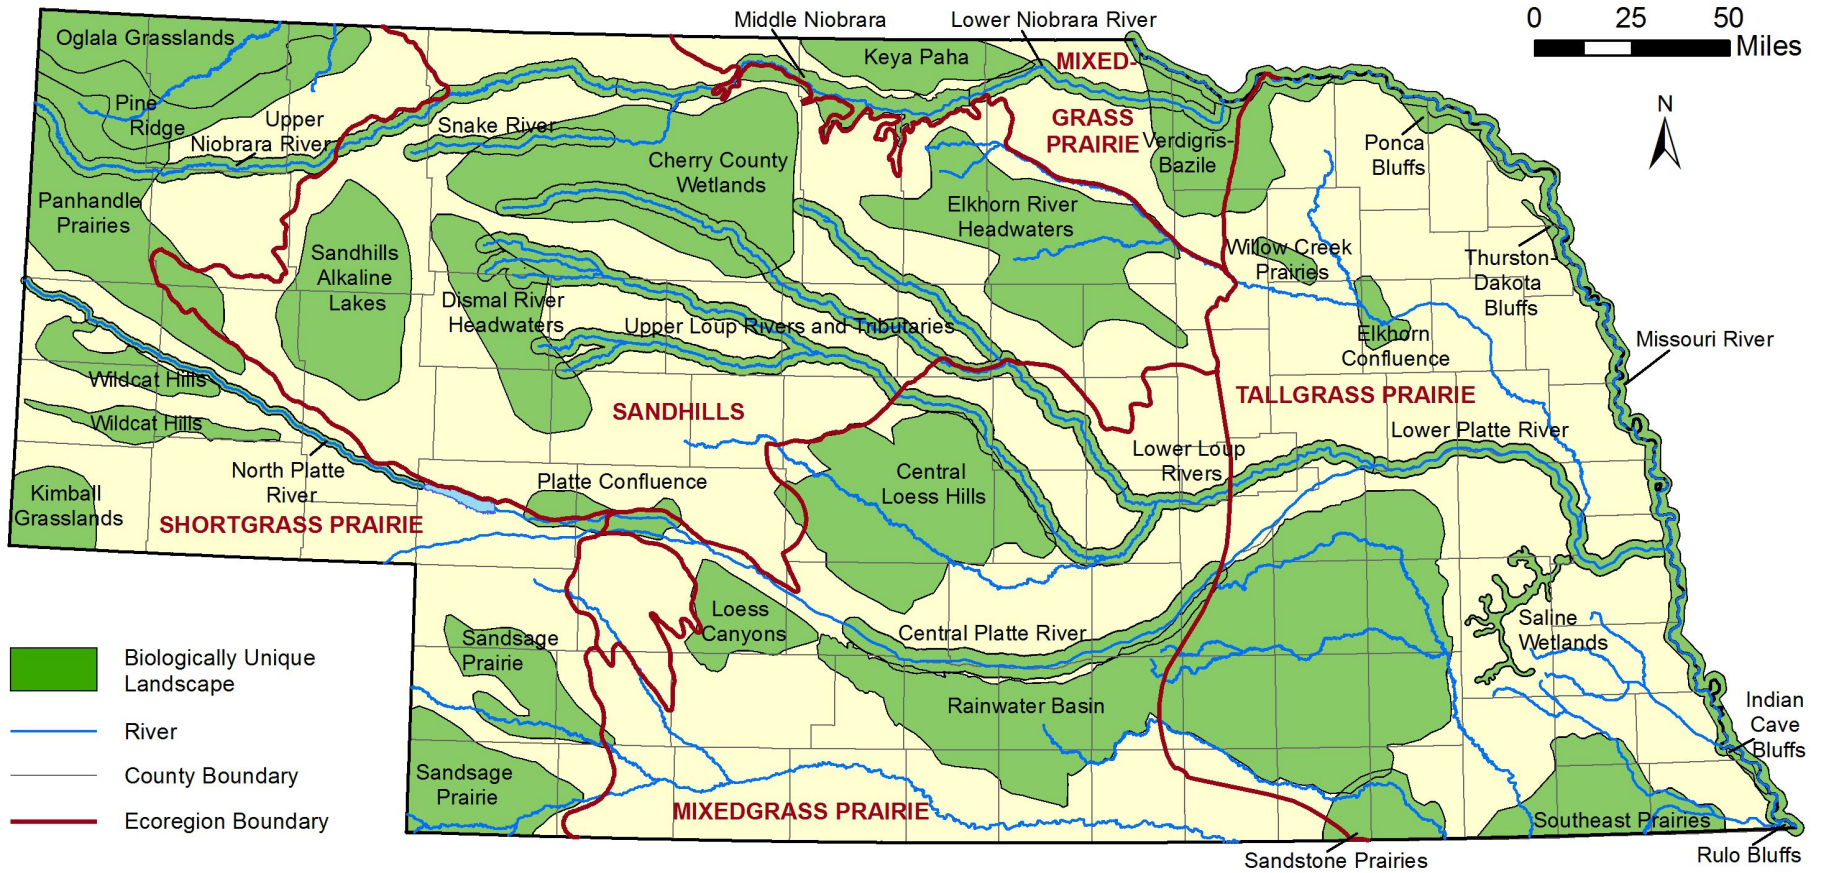

Nebraska Natural Legacy Project: Biologically Unique Landscapes

For more information see Schneider, R., K. Stoner, G. Steinauer, M. Panella, and M. Humpert (eds). 2011. *The Nebraska Natural Legacy Project: State Wildlife Action Plan*. 2nd ed. The Nebraska Game and Parks Commission, Lincoln, NE.

Map by R. Simpson, Nebraska Natural Heritage Program of the Nebraska Game and Parks Commission, August 9, 2016.