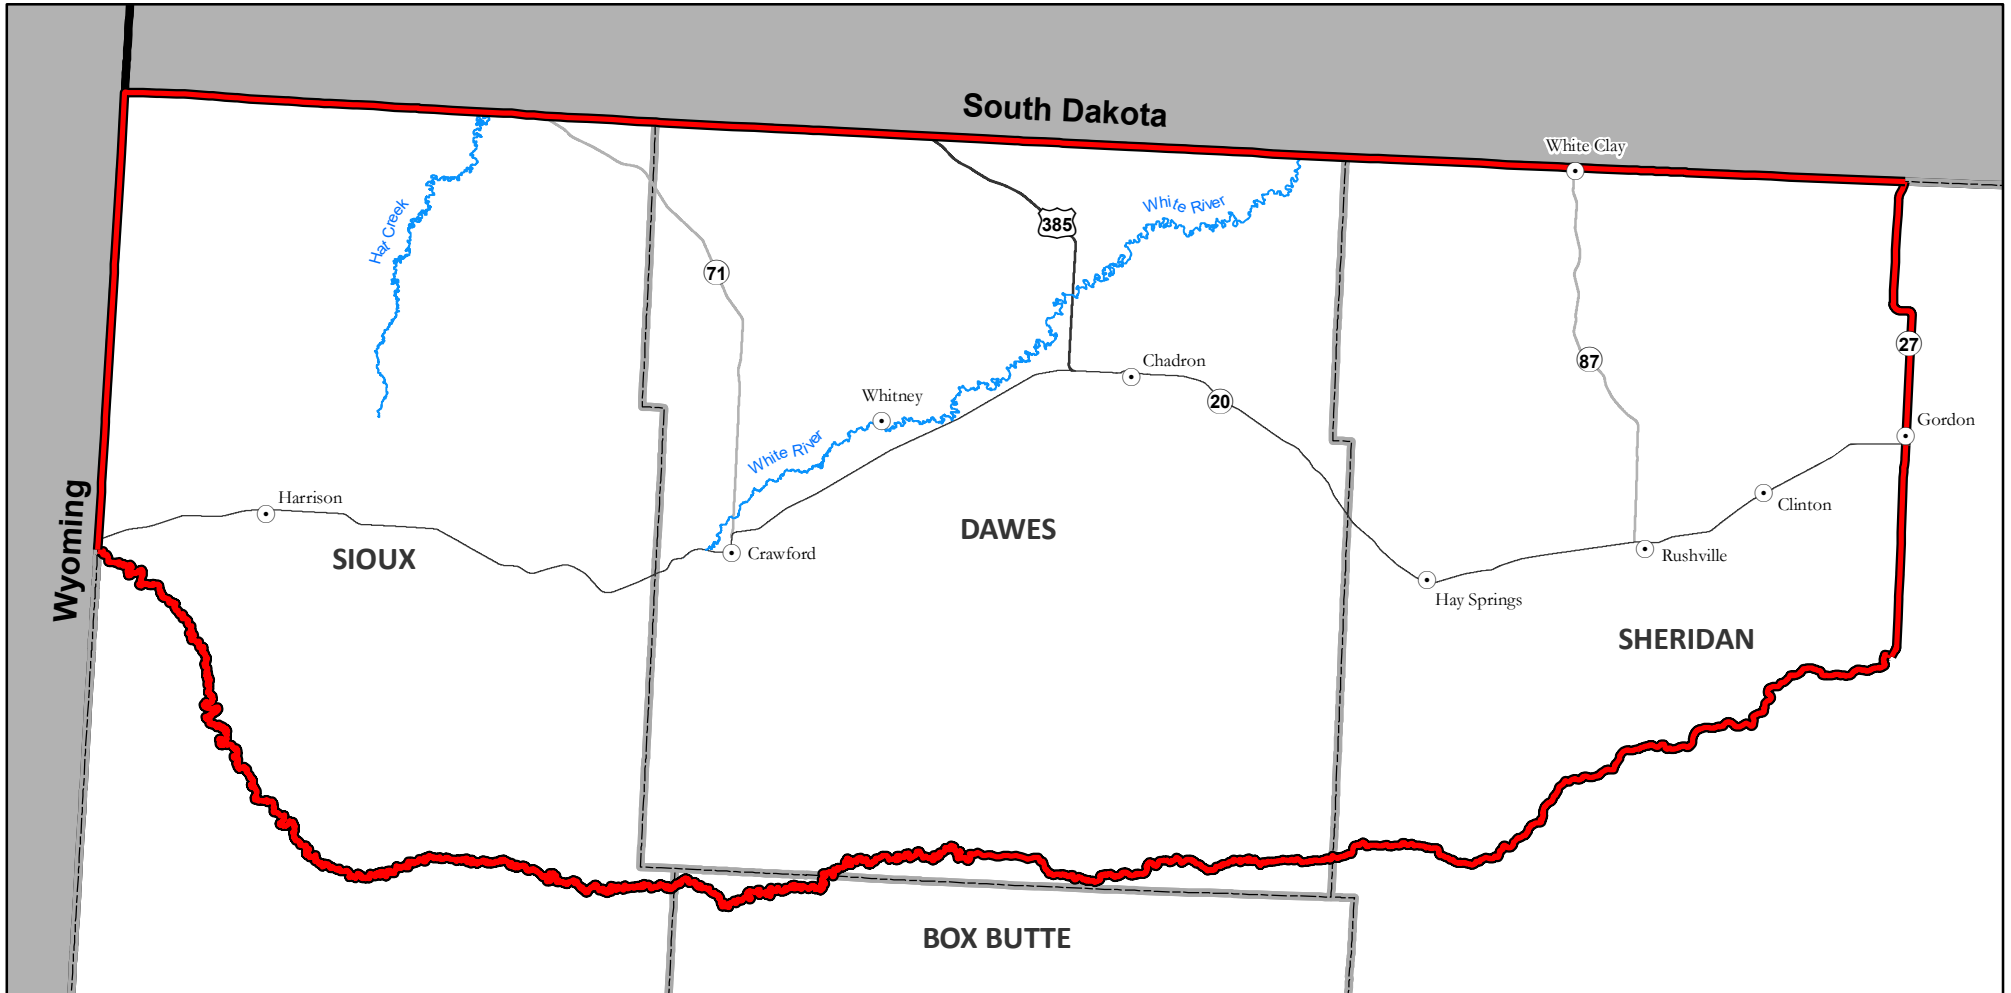

2023 Pine Ridge Mountain Lion Unit

MANAGEMENT UNIT DESCRIPTION

Pine Ridge Unit Those parts of Box Butte, Dawes, Sheridan, and Sioux counties north of the Niobrara River and west of NE Hwy. 27.