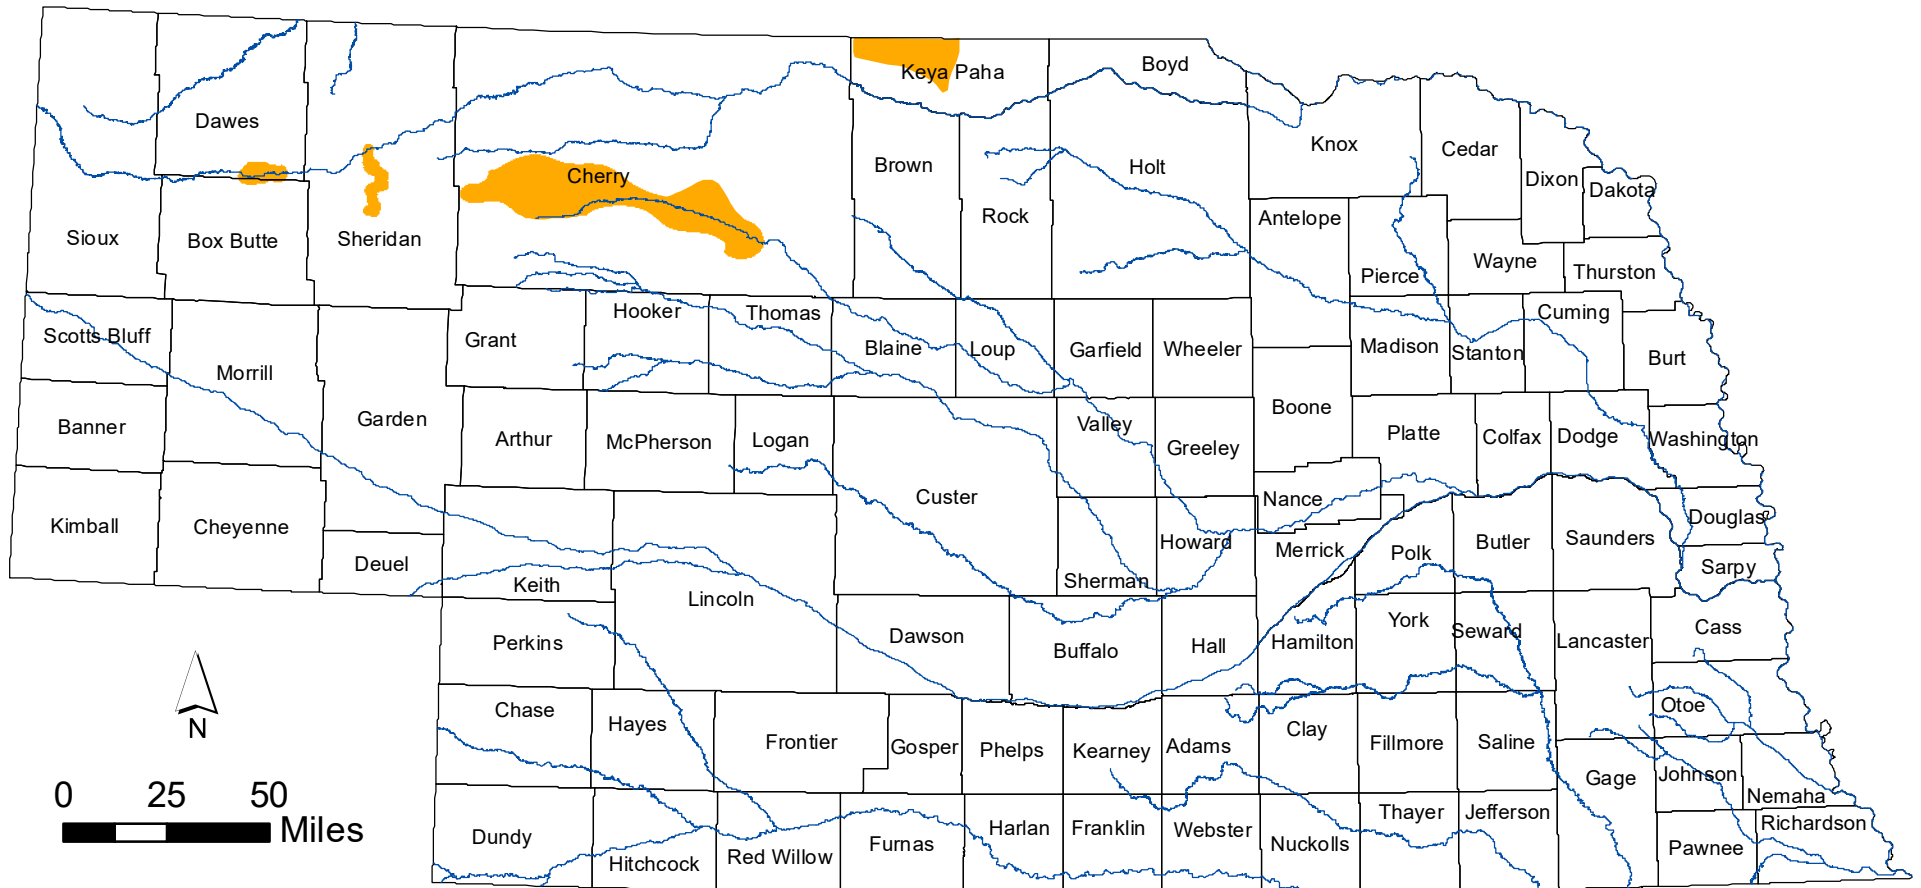

# Estimated Current Range of Blacknose Shiner (*Notropis heterolepis*)

Nebraska Natural Heritage Program,  
Nebraska Game and Parks Commission  
June 2019