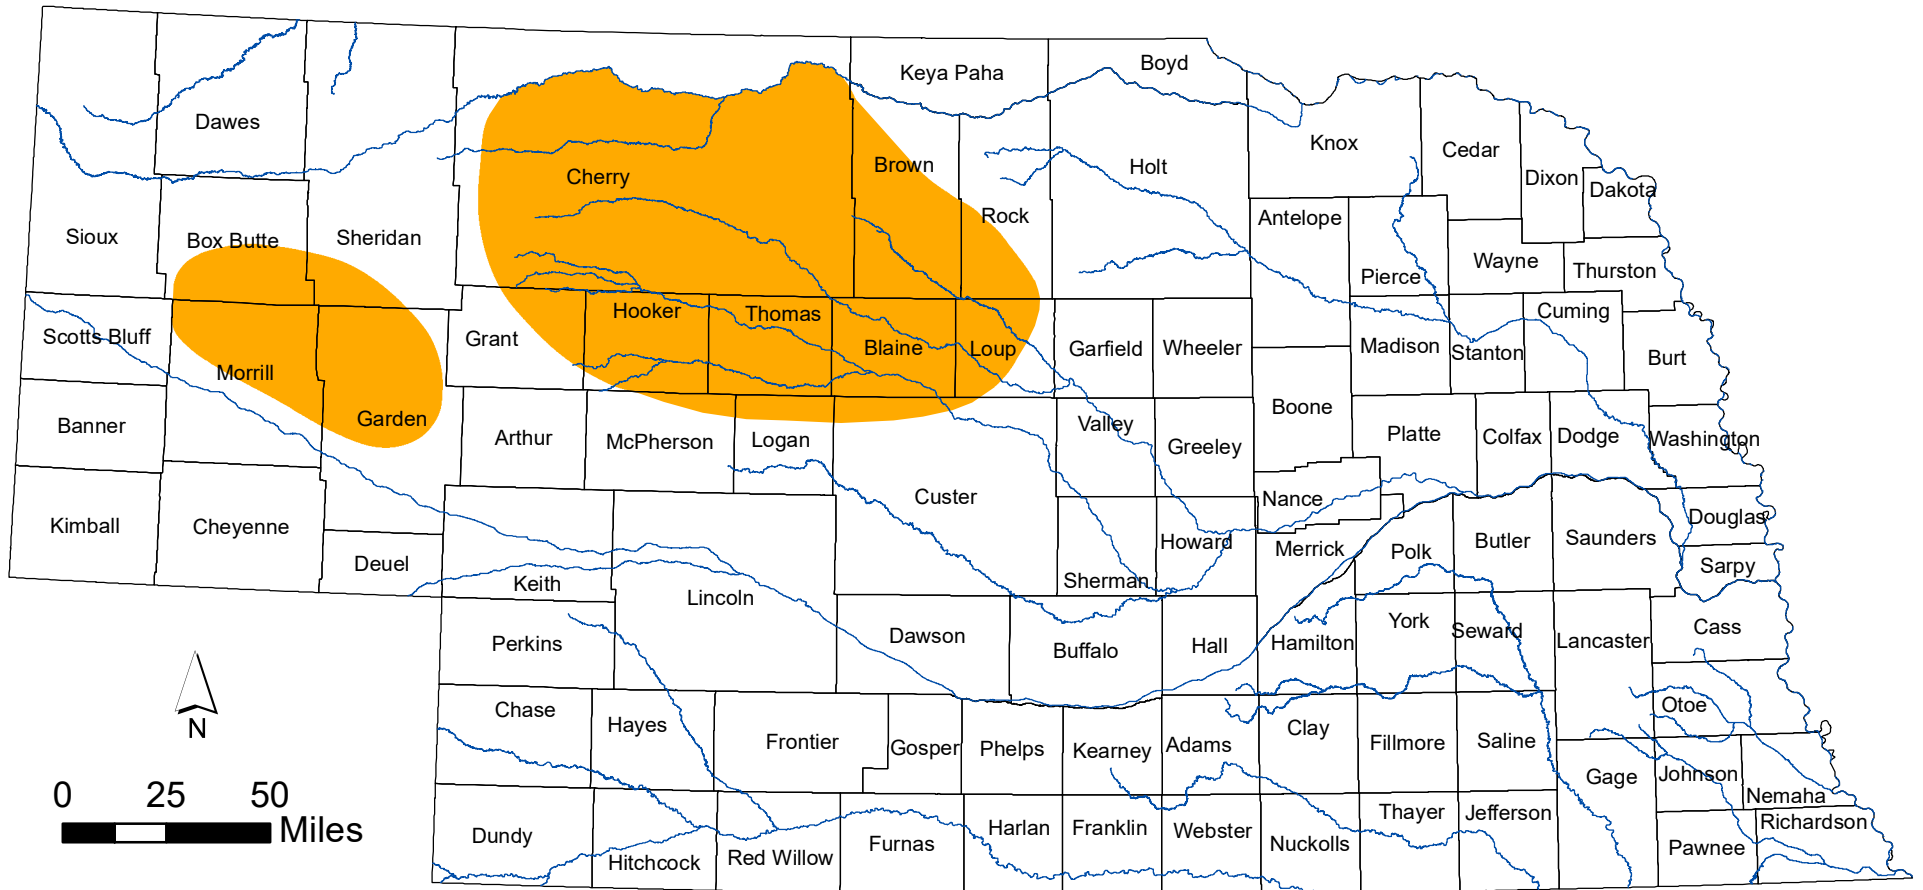

Estimated Current Range of Blowout Penstemon (*Penstemon haydenii*)

Nebraska Natural Heritage Program,
Nebraska Game and Parks Commission
November 2020