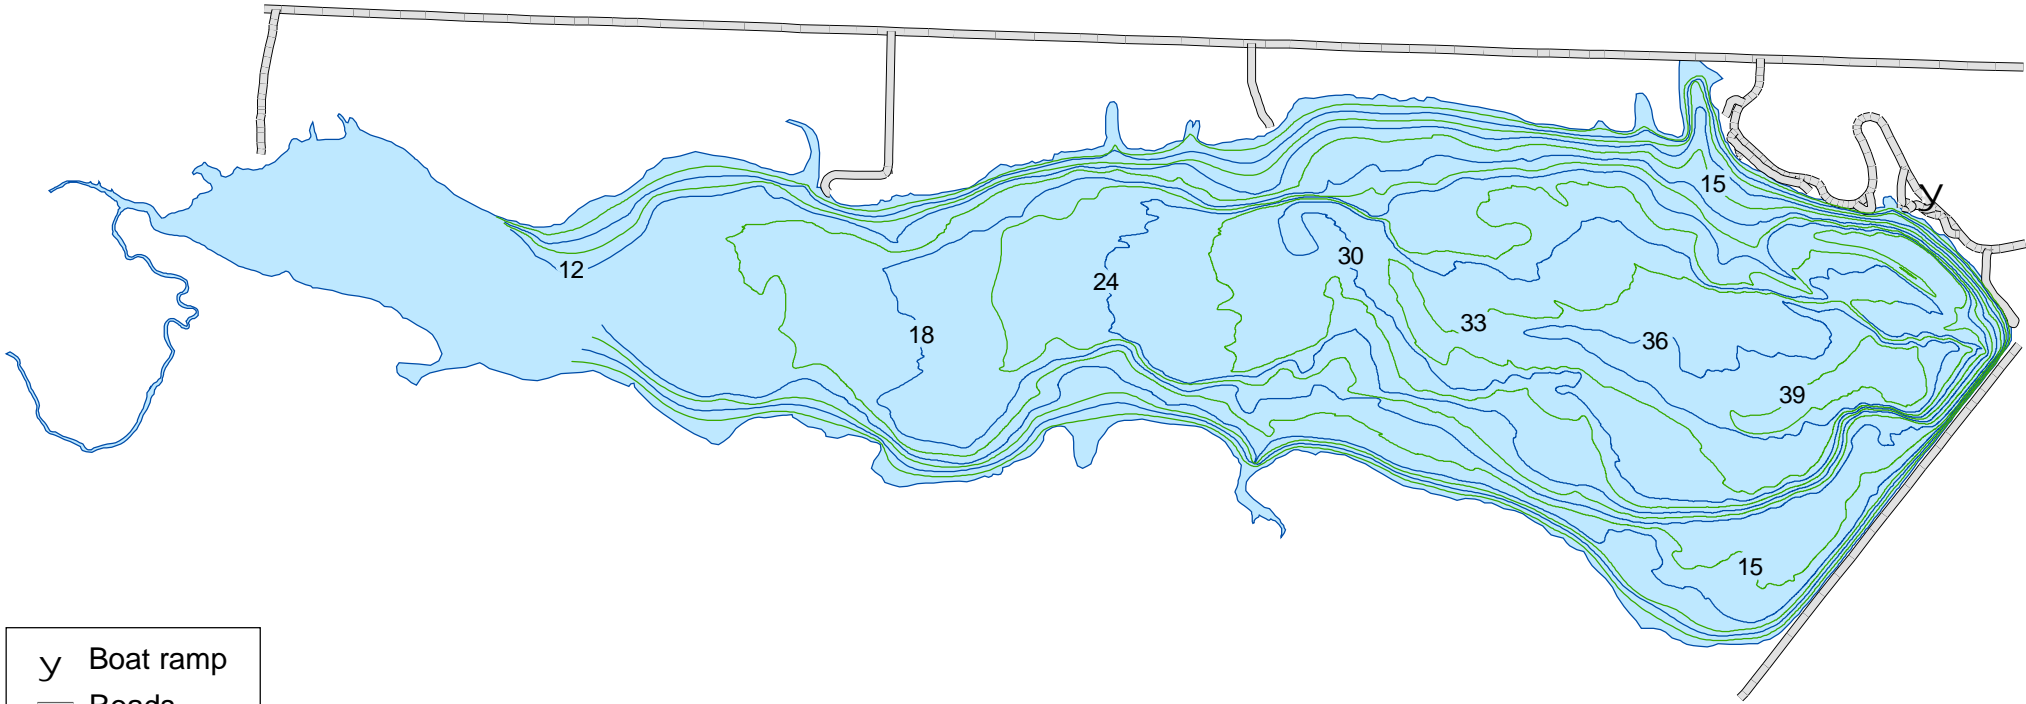

# Box Butte Reservoir

10 N of Hemingford

1600 Acres\*\*

- y Boat ramp
- Roads
- 3ft contours