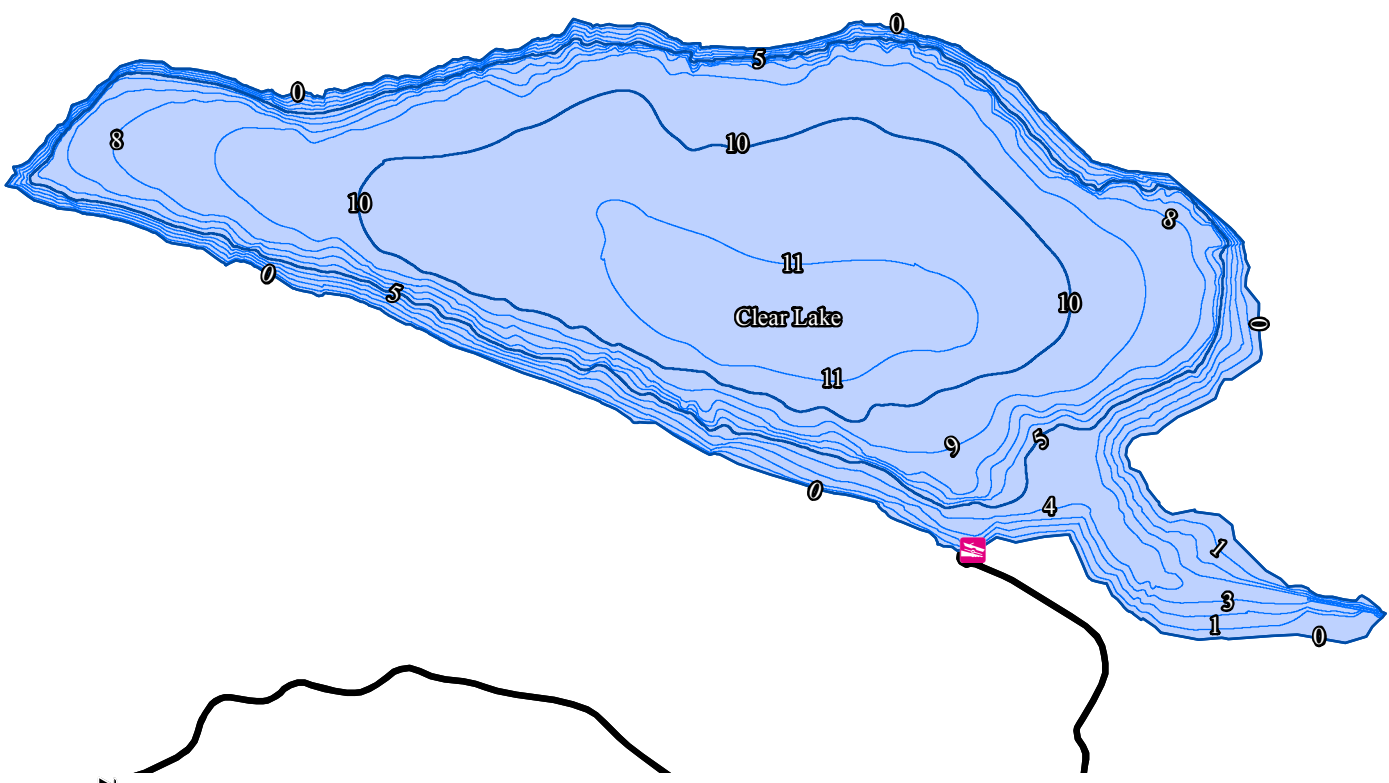

Legend

-  Boat Ramp
-  Major Depth Contours
-  Minor Depth Contours
-  Clear Lake
-  Roads

Clear Lake

Valentine Natural Wildlife Refuge

493.0 Acres**

Nebraska Game and Parks Commission
Fisheries Division

** Note: Contours based on Water Surface Elevation of 2,916.6 ft.
Map Prepared September 2017