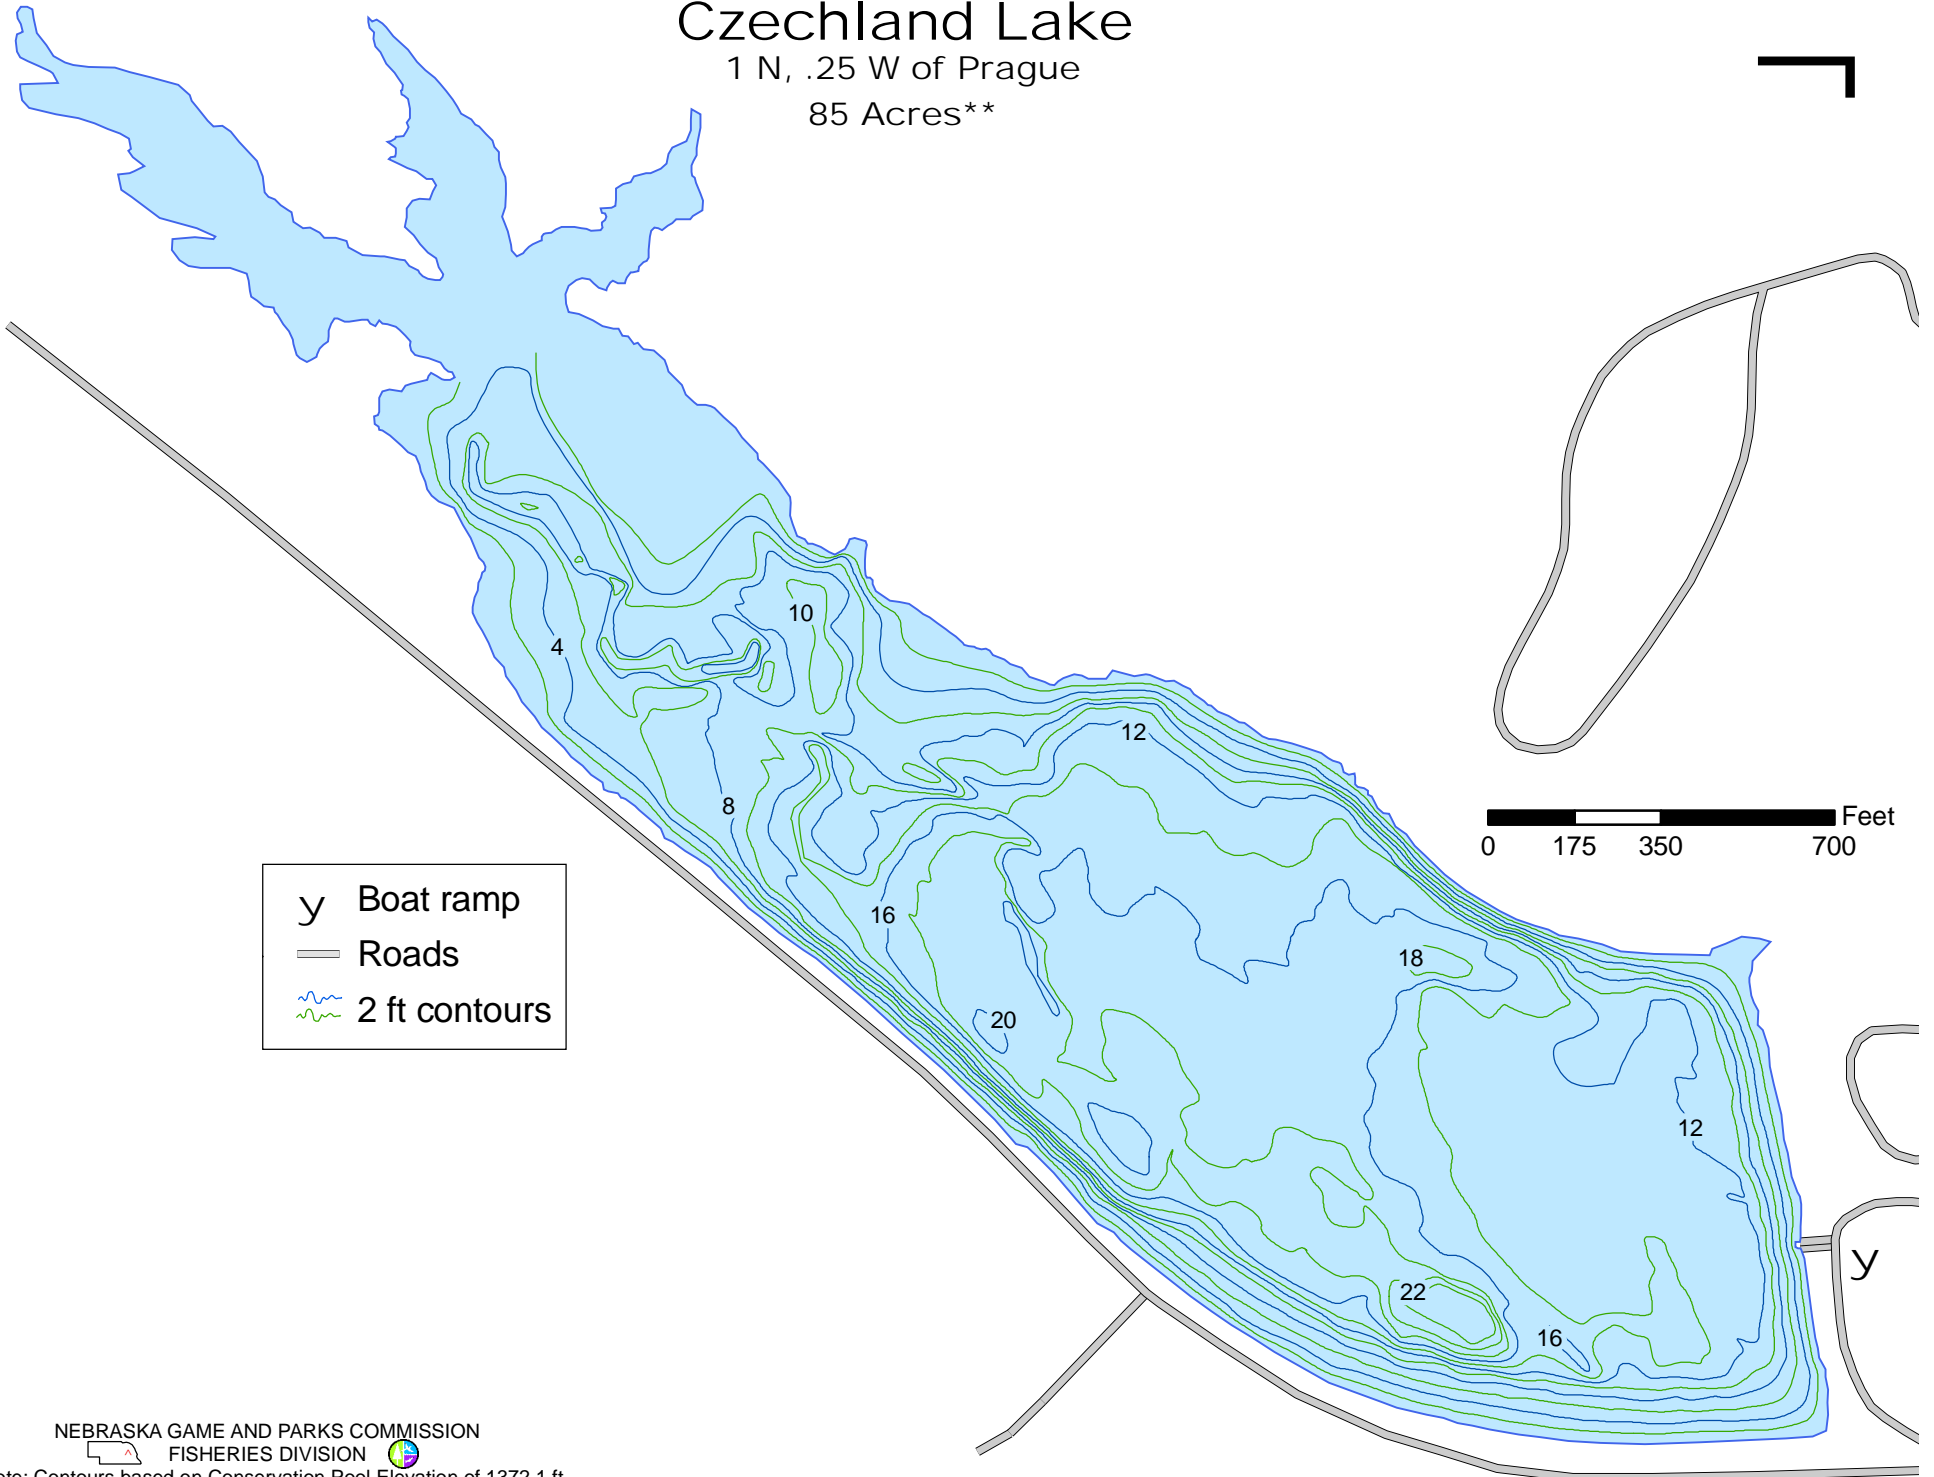

Czechland Lake

1 N, .25 W of Prague

85 Acres**

- y Boat ramp
- Roads
- 2 ft contours

0 175 350 700 Feet

**Note: Contours based on Conservation Pool Elevation of 1372.1 ft.