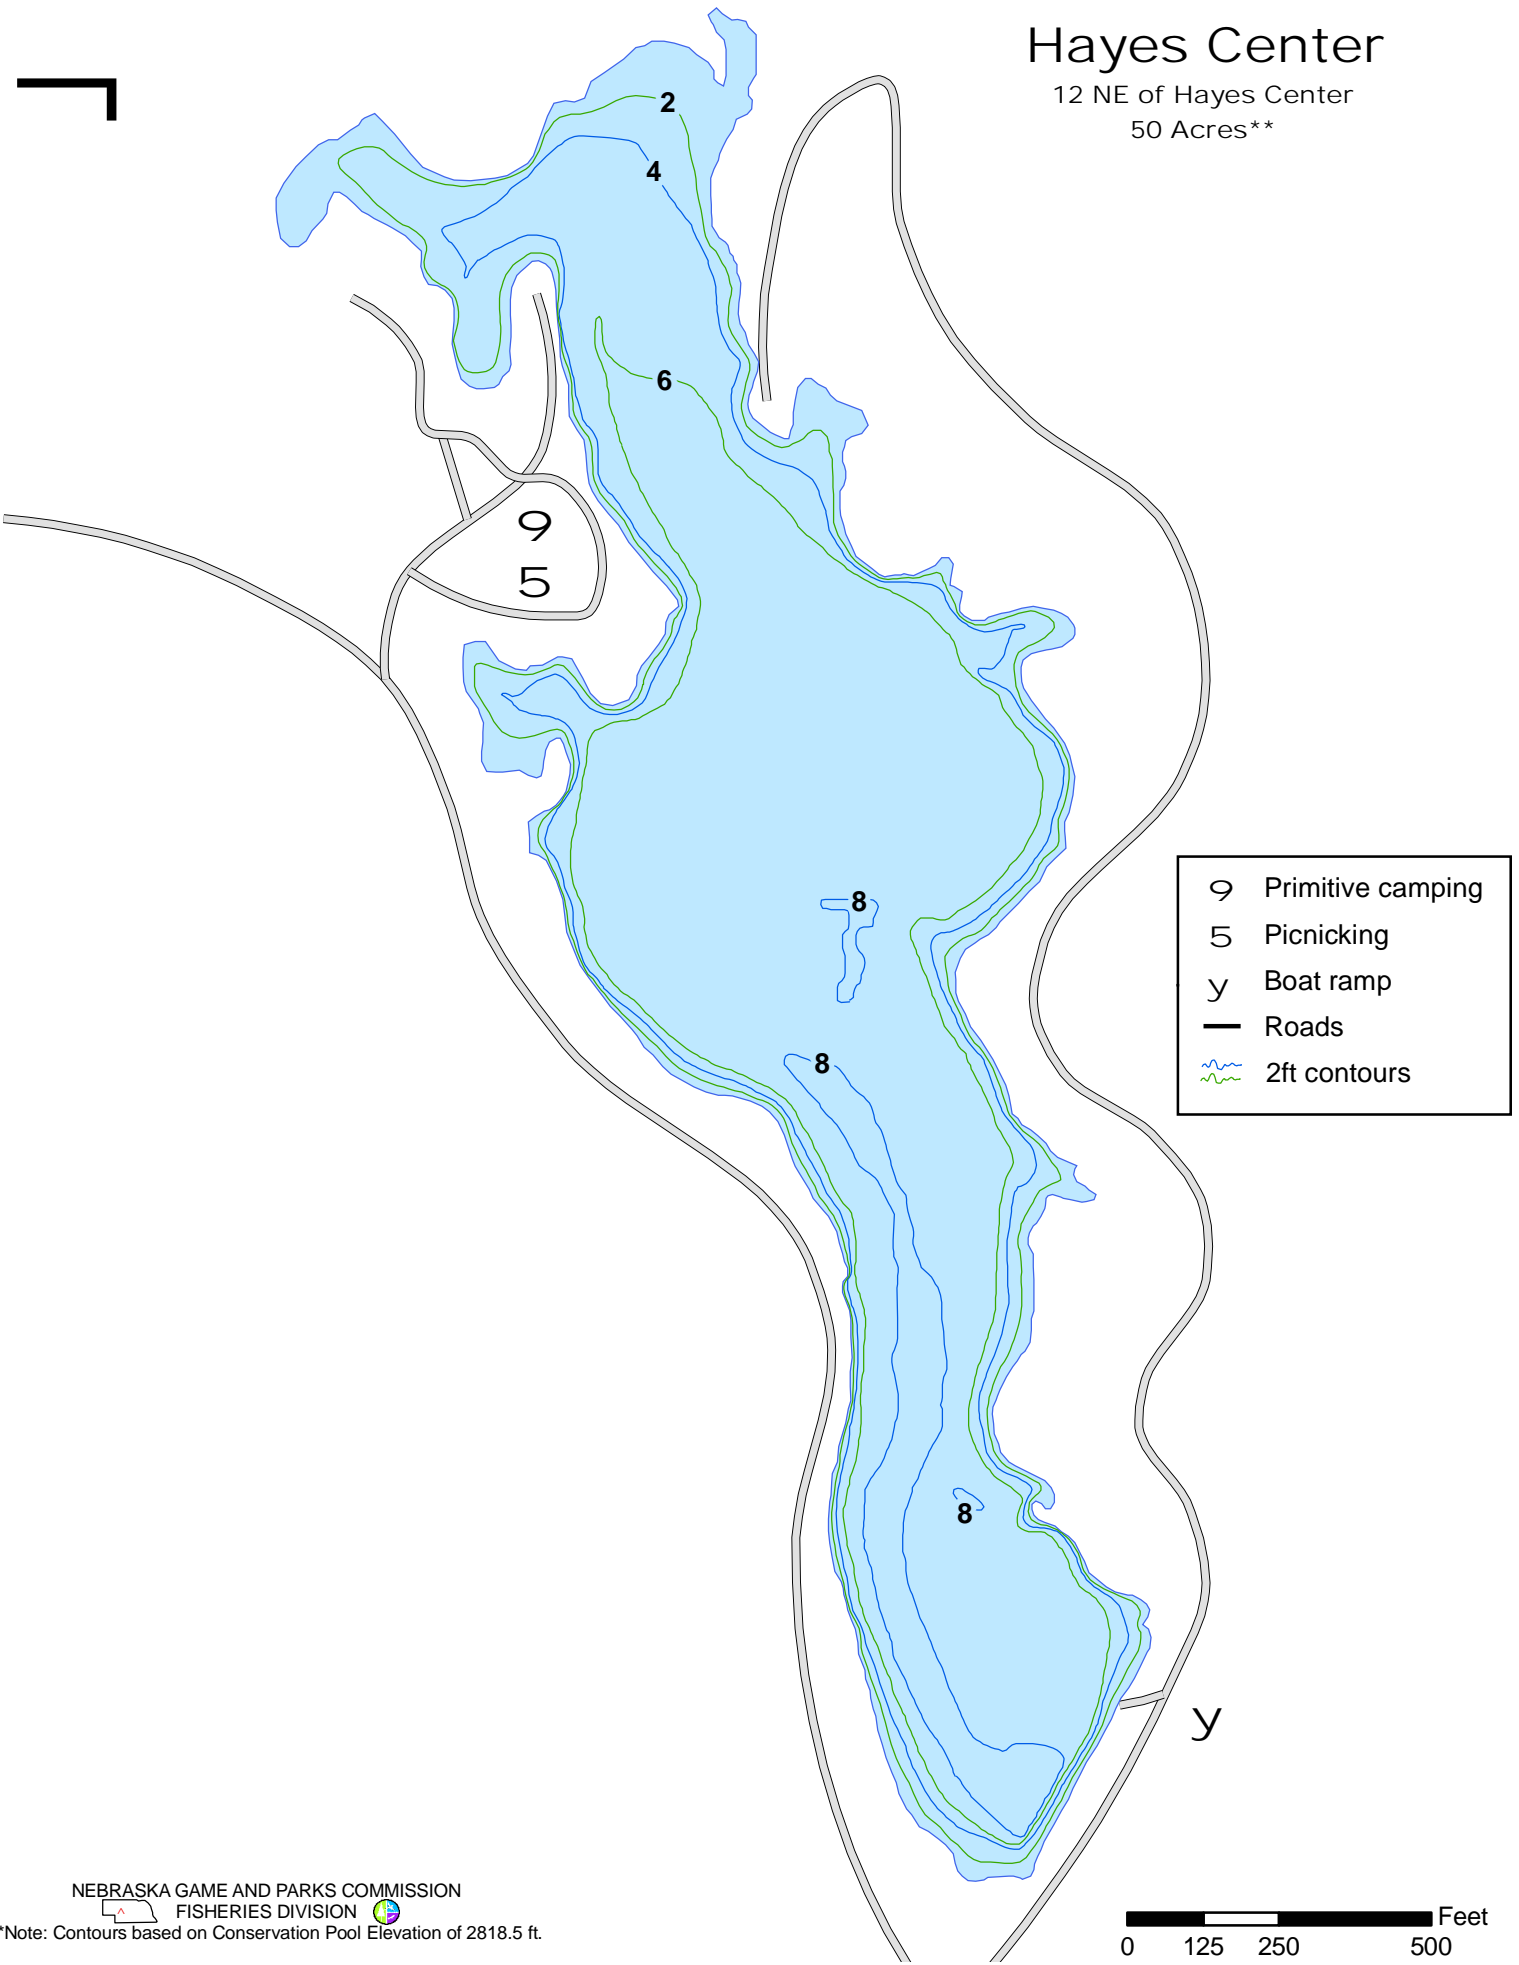

Hayes Center

12 NE of Hayes Center

50 Acres**

- 9 Primitive camping
- 5 Picnicking
- y Boat ramp
- Roads
- 2ft contours