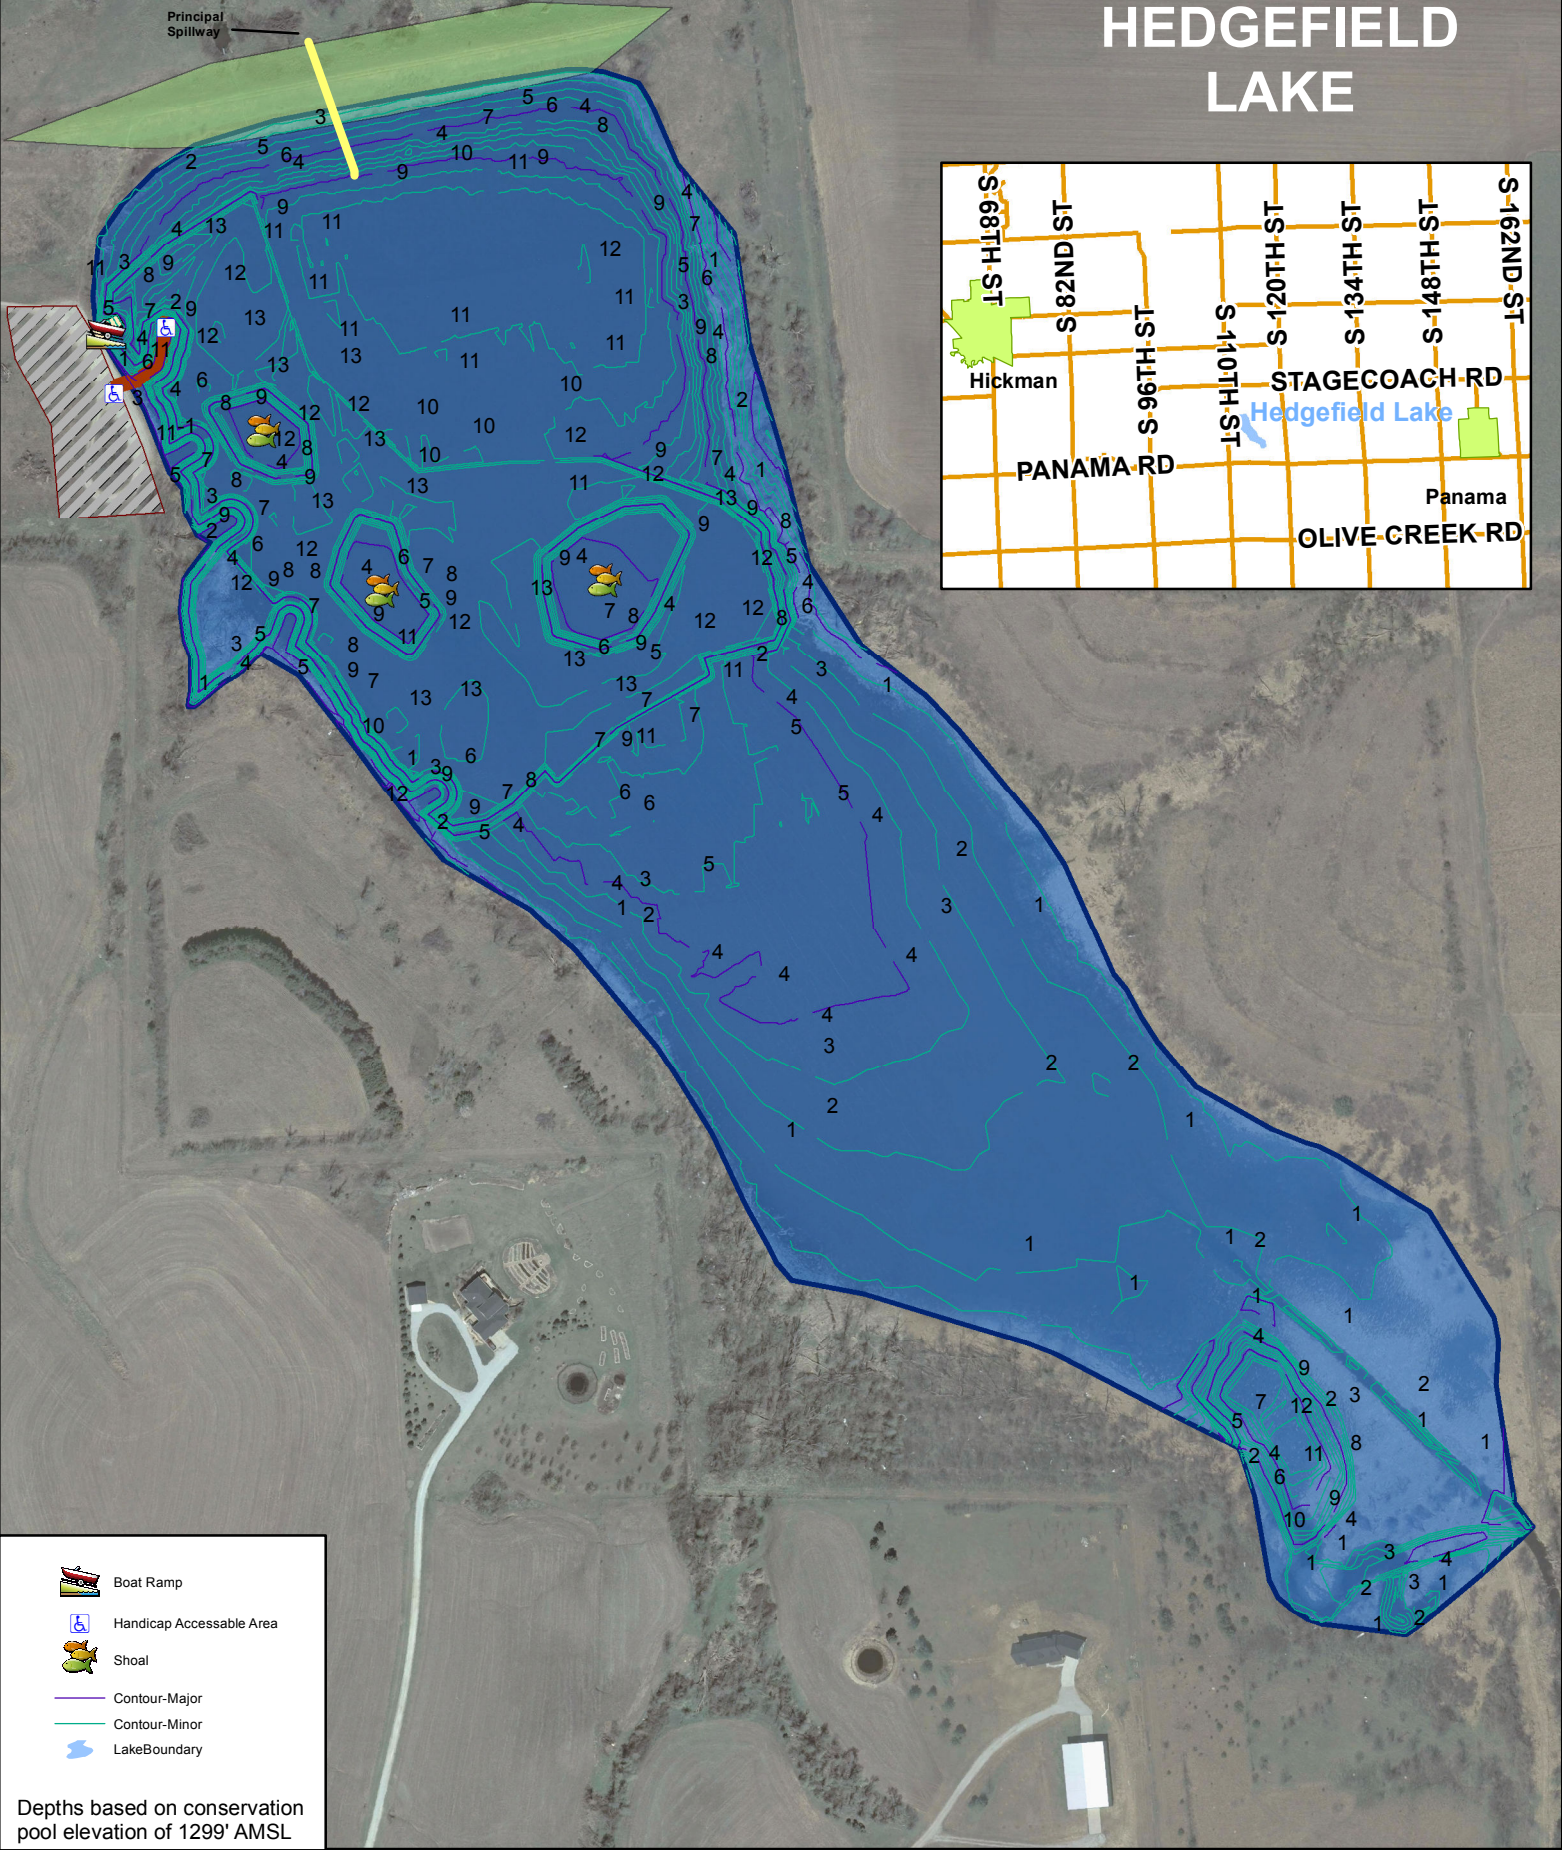

# HEDGEFIELD LAKE

-  Boat Ramp
-  Handicap Accessible Area
-  Shoal
-  Contour-Major
-  Contour-Minor
-  Lake Boundary

Depths based on conservation pool elevation of 1299' AMSL