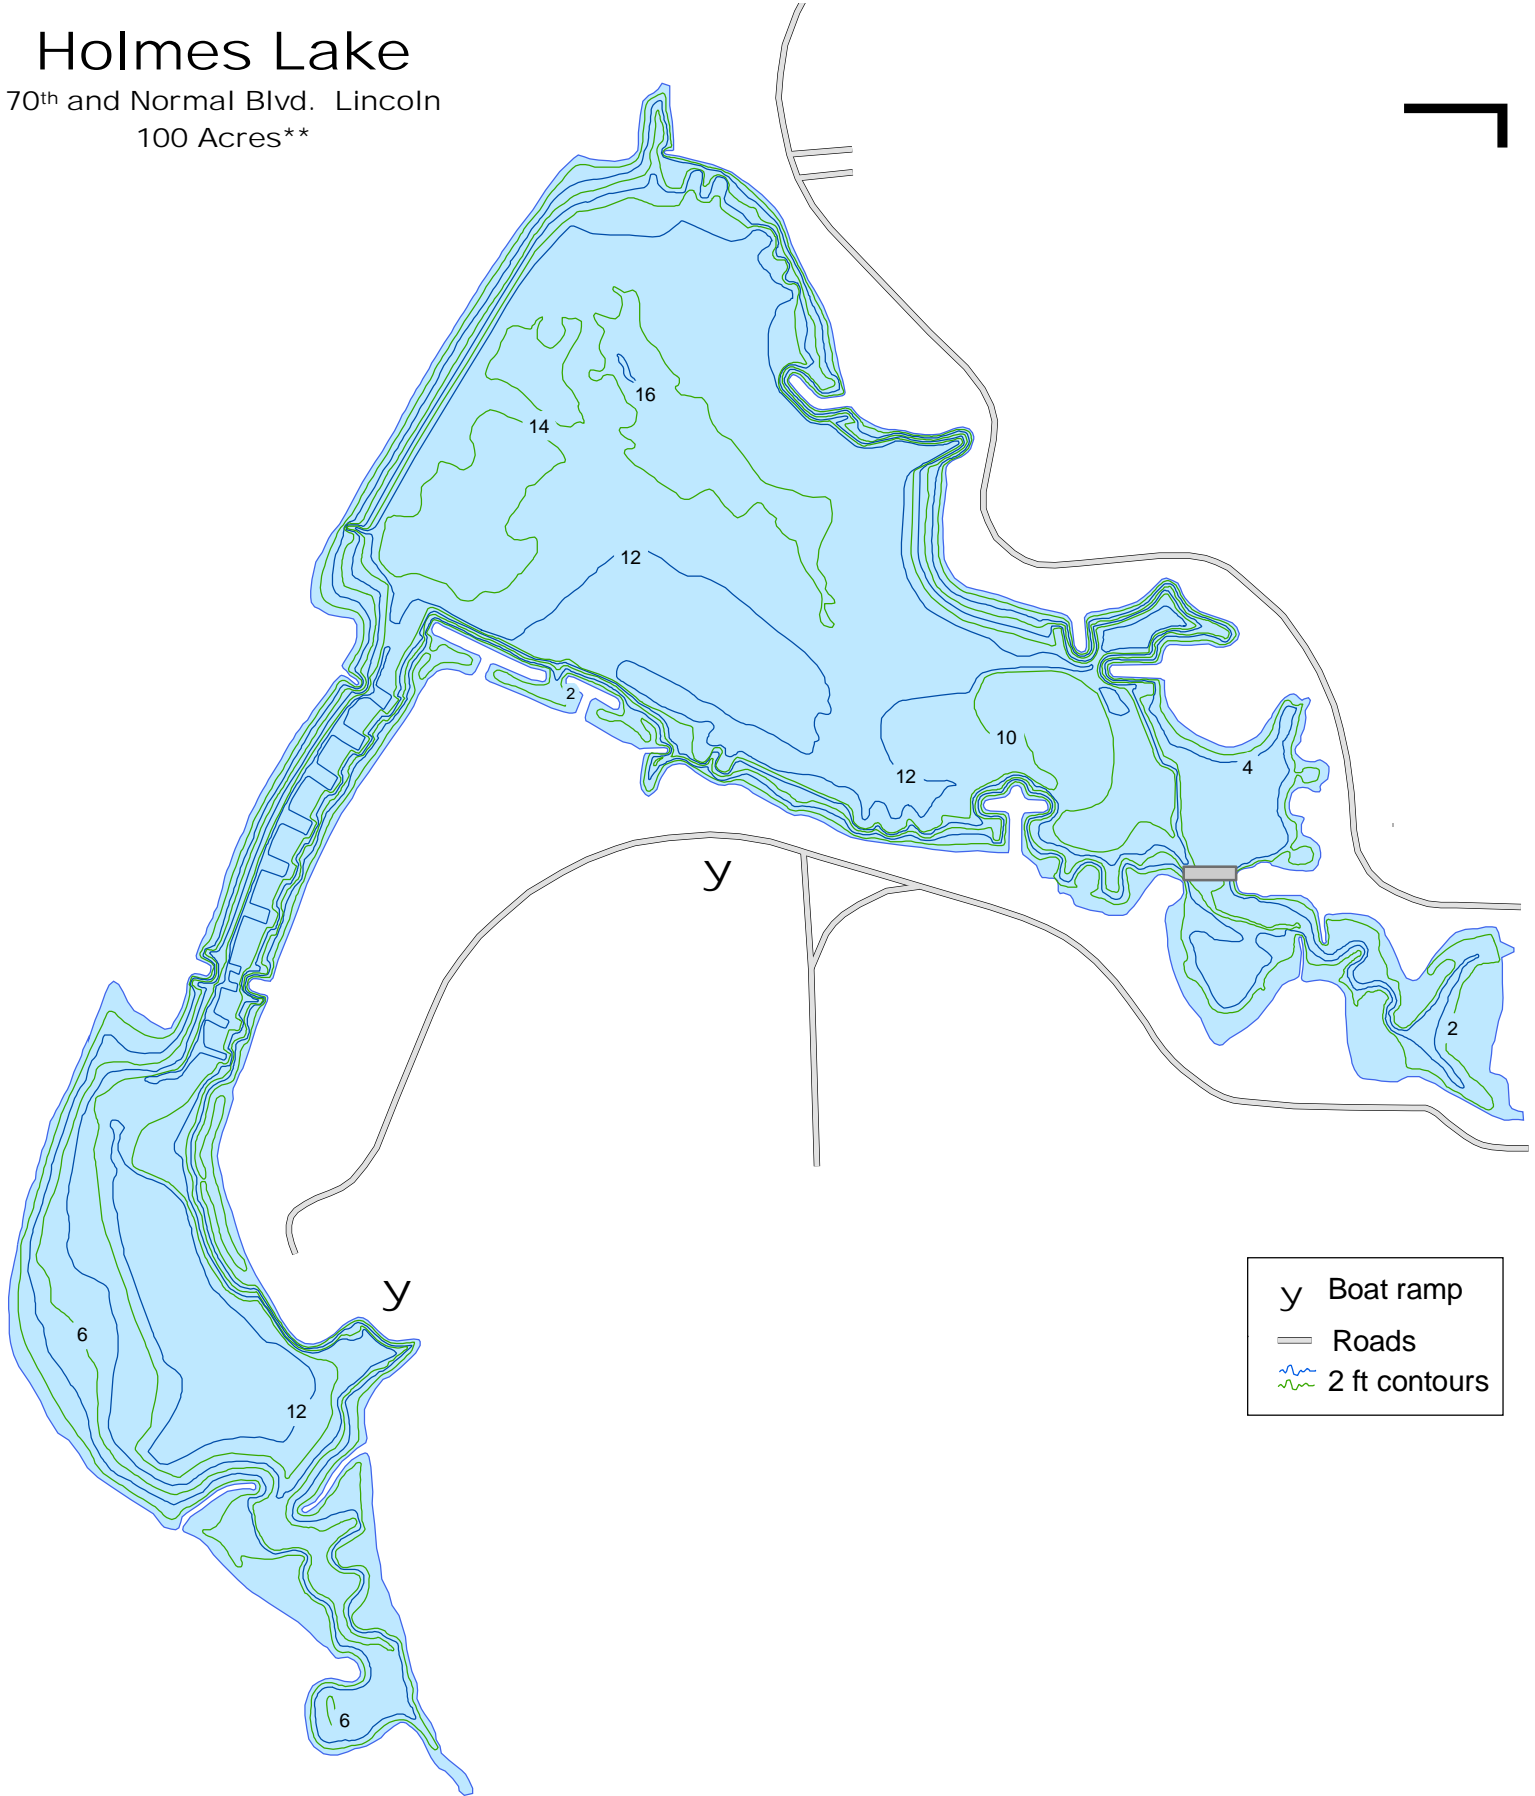

Holmes Lake

70th and Normal Blvd. Lincoln
100 Acres**

y	Boat ramp
—	Roads
~	2 ft contours

NEBRASKA GAME AND PARKS COMMISSION
FISHERIES DIVISION

**Note: Contours based on Conservation Pool Elevation of 1,242.8 ft.