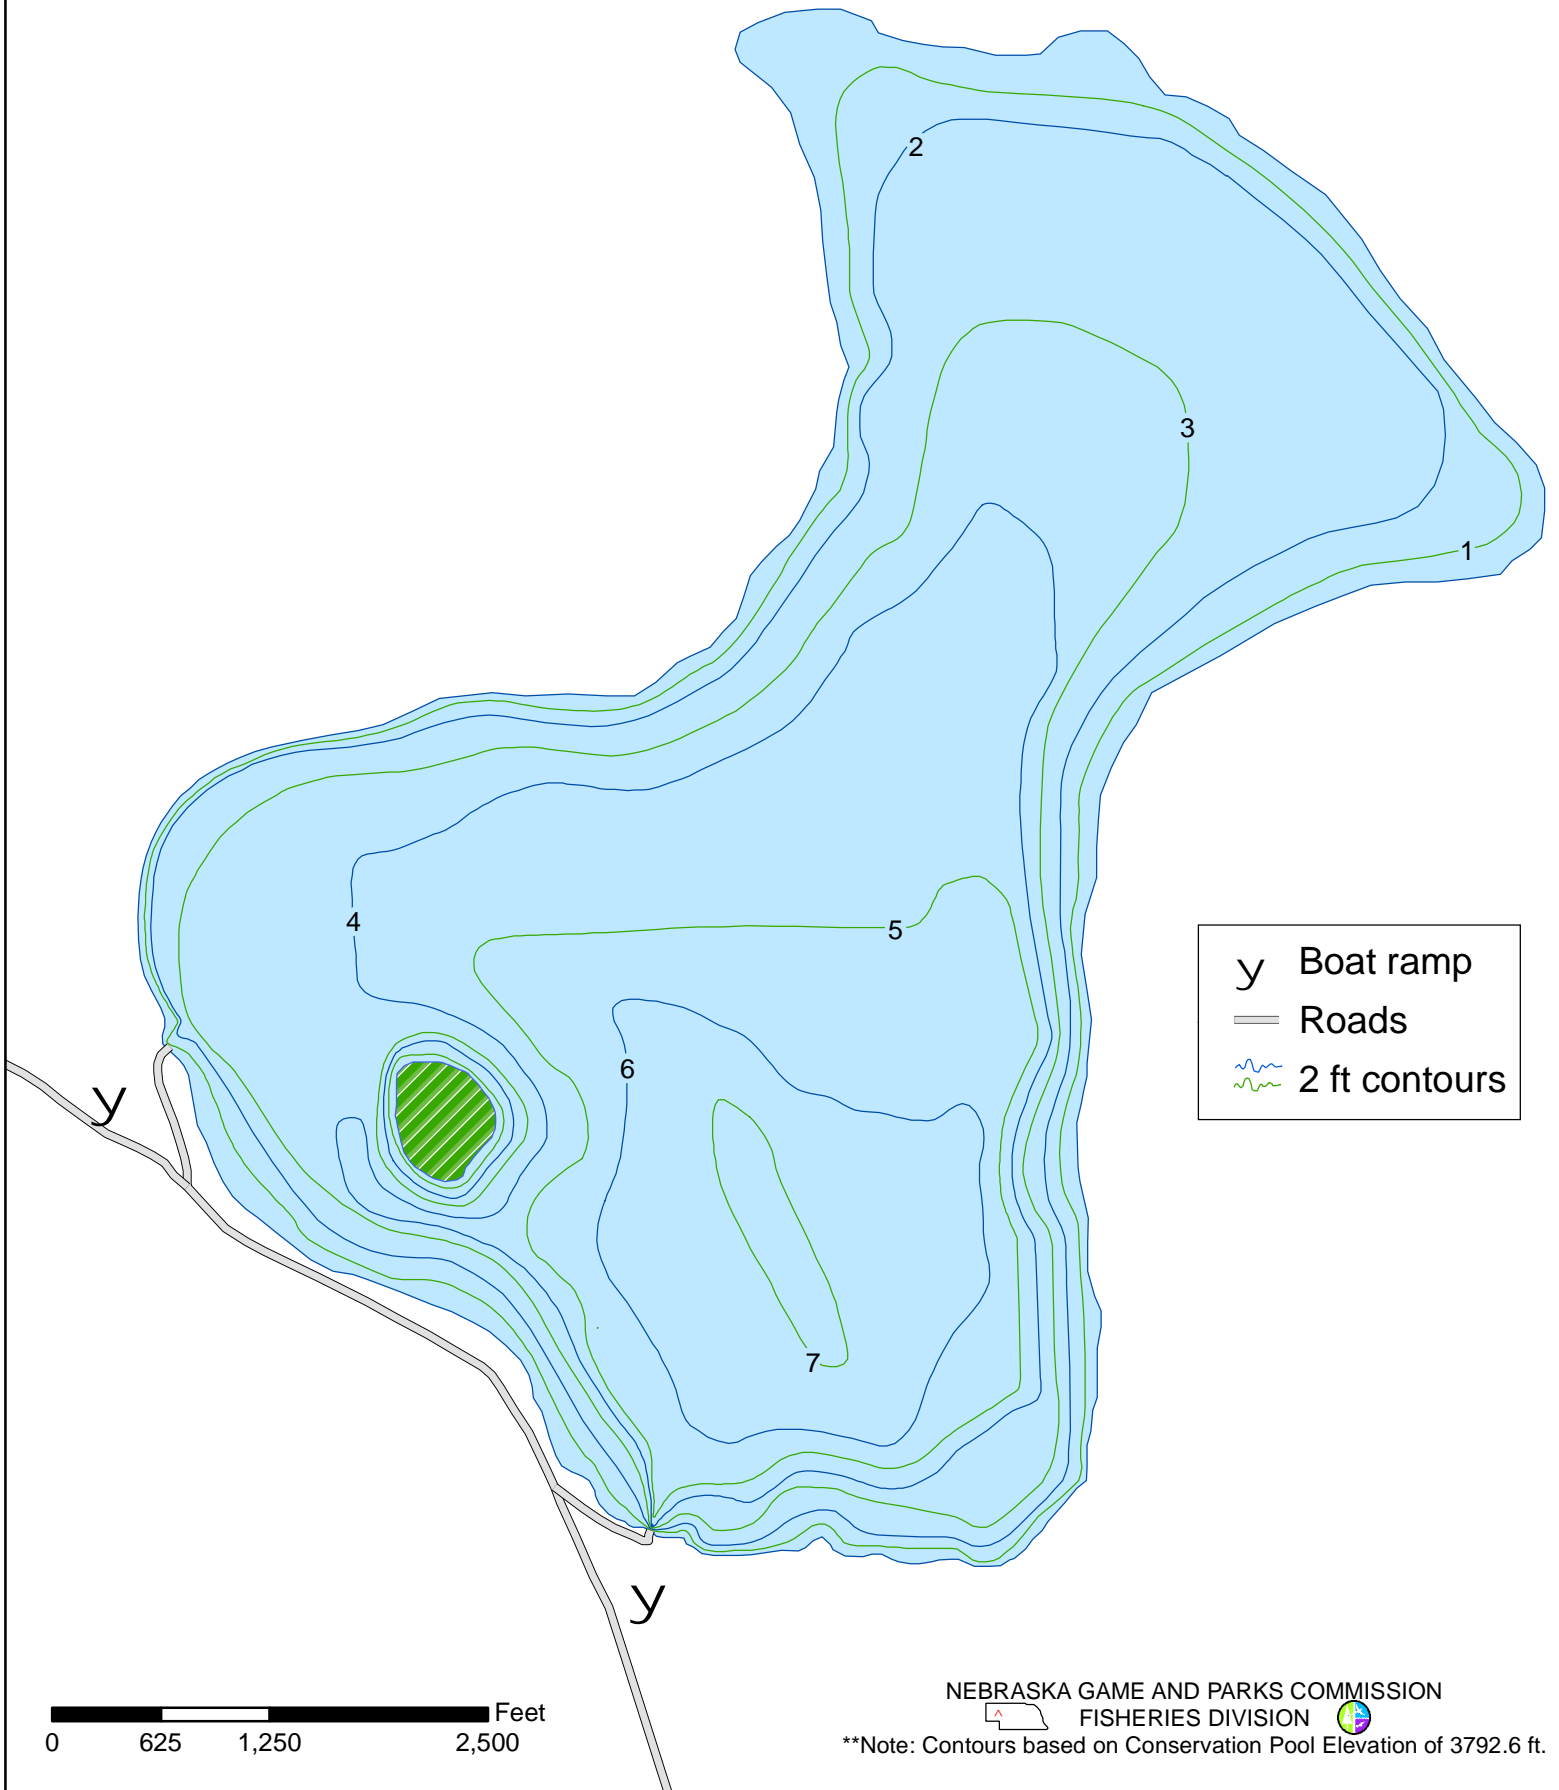

Island Lake

22 N of Oshkosh

711 Acres**

- y Boat ramp
- Roads
- 2 ft contours

0 625 1,250 2,500 Feet

NEBRASKA GAME AND PARKS COMMISSION
FISHERIES DIVISION

**Note: Contours based on Conservation Pool Elevation of 3792.6 ft.