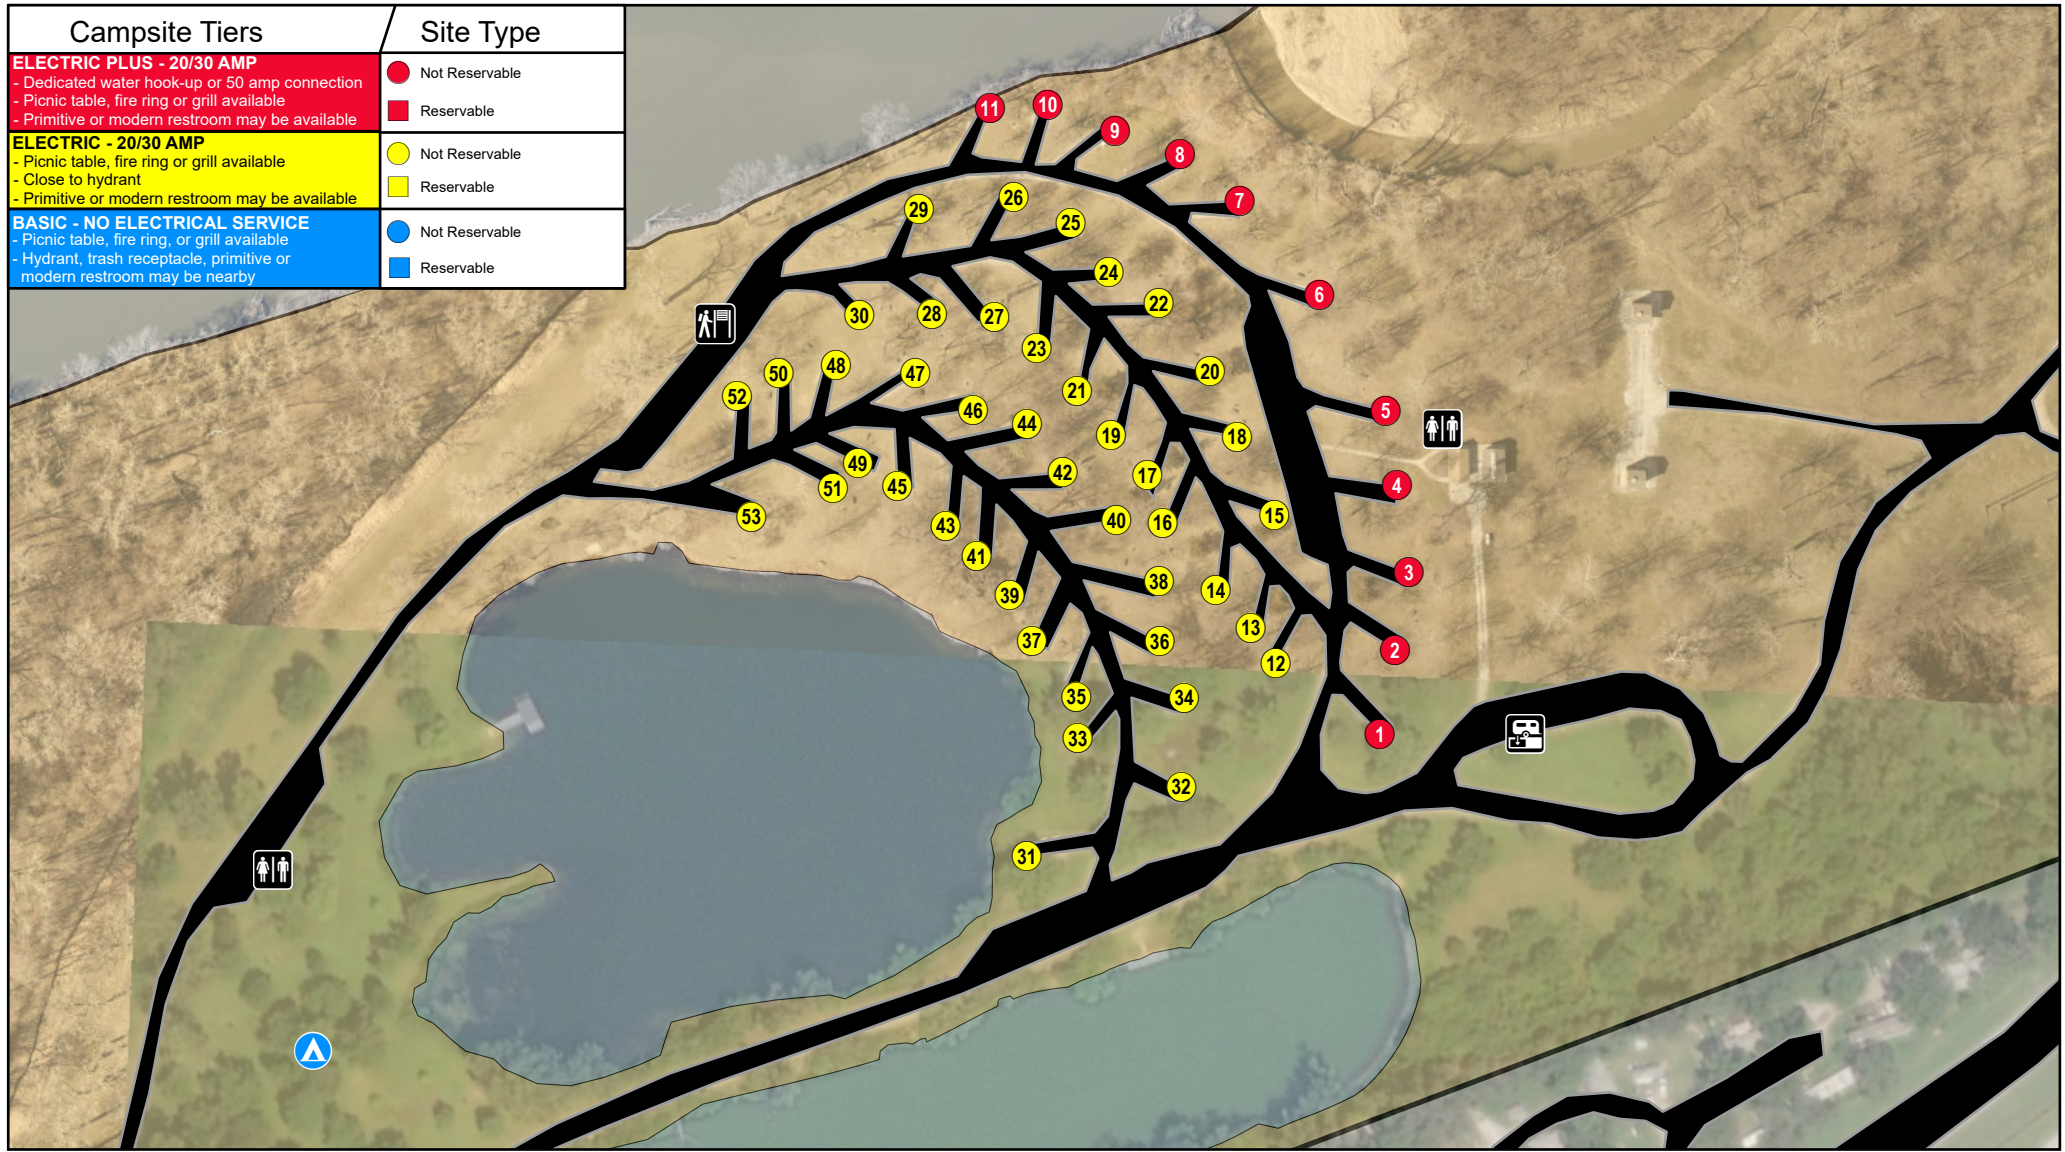

Louisville State Recreation Area

A.C. Nelsen Camping Area No. 1

Campsite Tiers	Site Type
ELECTRIC PLUS - 20/30 AMP - Dedicated water hook-up or 50 amp connection - Picnic table, fire ring or grill available - Primitive or modern restroom may be available	● Not Reservable ■ Reservable
ELECTRIC - 20/30 AMP - Picnic table, fire ring or grill available - Close to hydrant - Primitive or modern restroom may be available	● Not Reservable ■ Reservable
BASIC - NO ELECTRICAL SERVICE - Picnic table, fire ring, or grill available - Hydrant, trash receptacle, primitive or modern restroom may be nearby	● Not Reservable ■ Reservable

Total Number of Campsites - 53

- Dump Station
- Restroom
- Scenic Viewpoint
- Trailhead
- Tent Camping Not Reservable