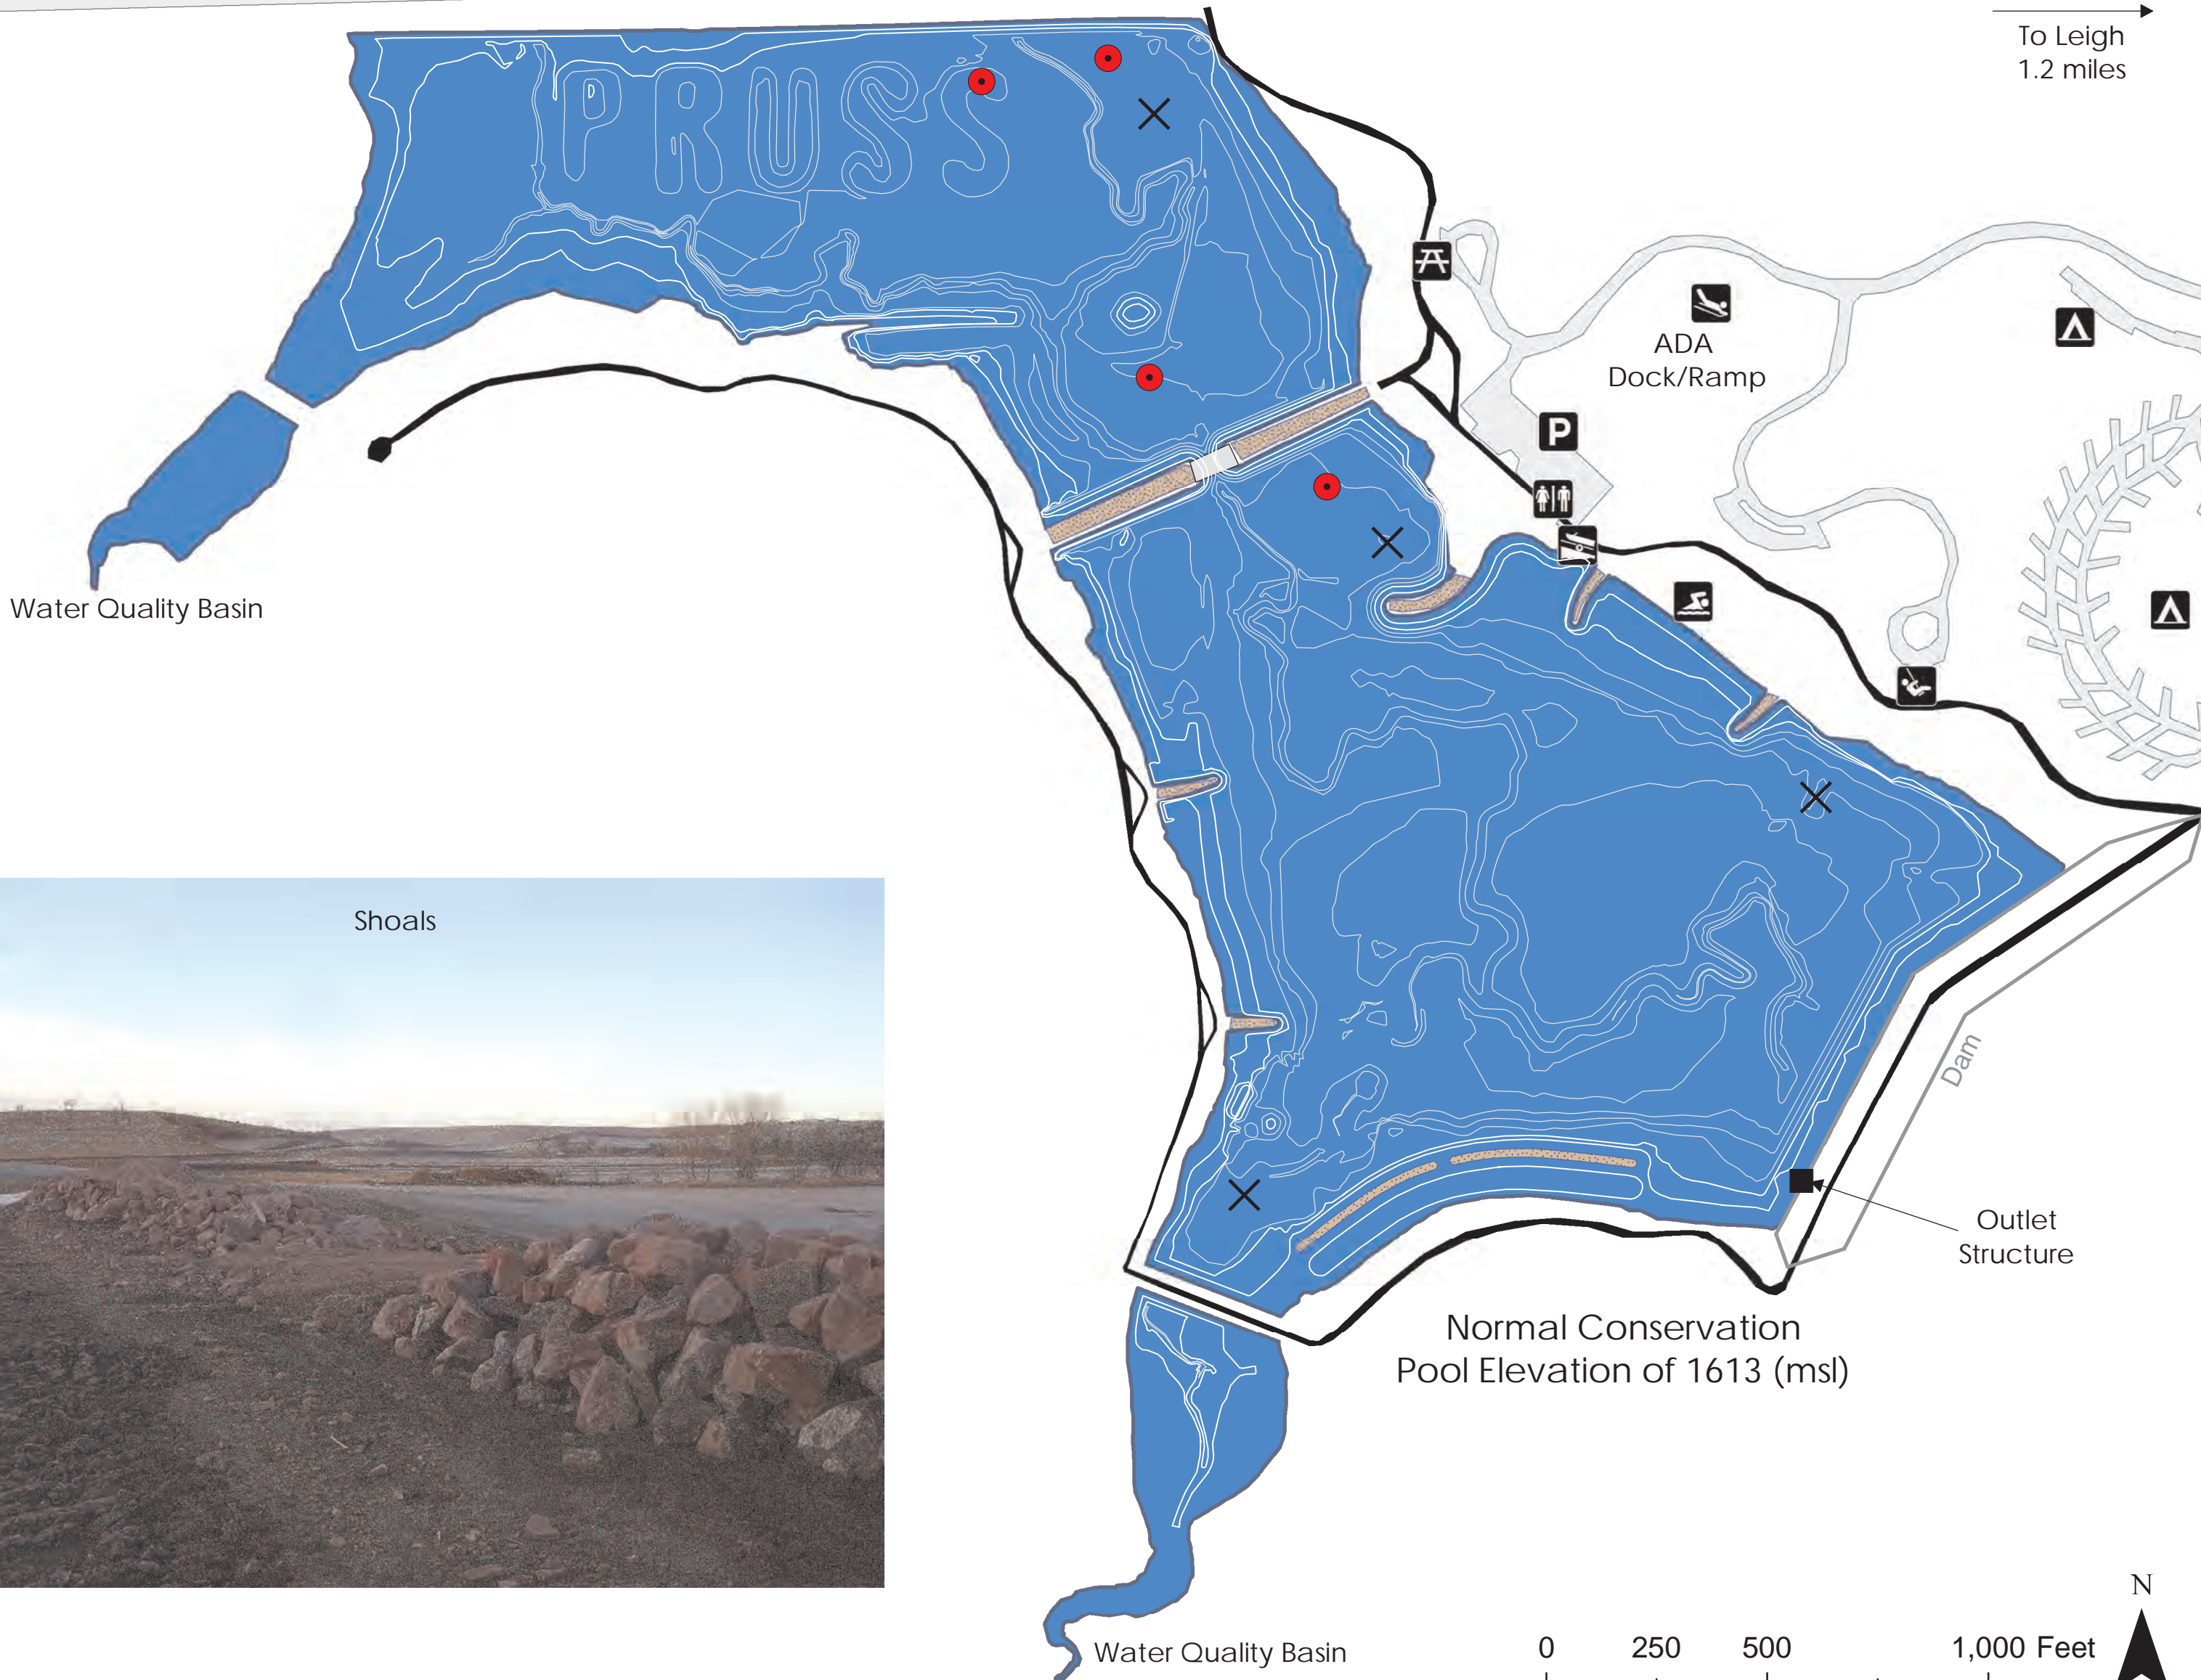

Tree Pile

Maple Creek Reservoir

ADA Boat Ramp

To Leigh  
1.2 miles

Shoals

- Tree Pile
- Rock Shoals
- Bridge
- Breakwaters
- Boat Ramp
- Camping
- Handicap Parking
- Picnic Area
- Playground
- Restroom
- Sledding
- Swimming
- Trail