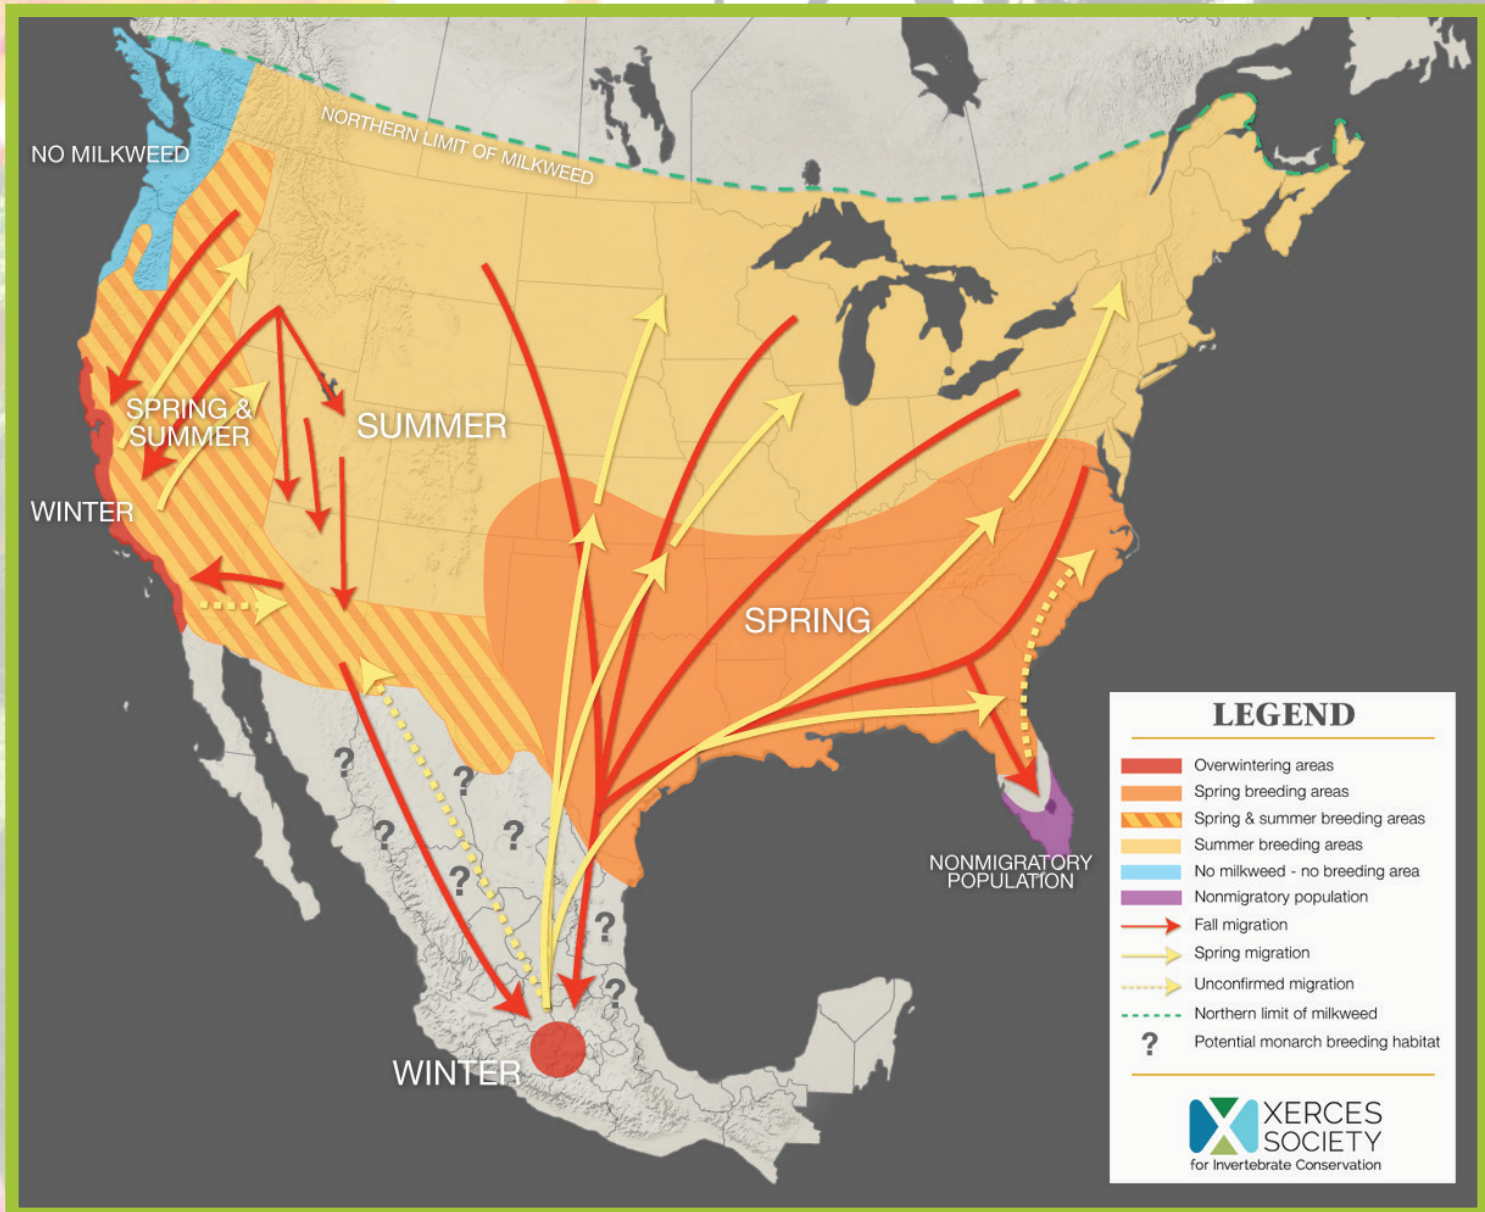

# MONARCHS ON A MISSION

## MONARCH MIGRATION.

Although they are smaller than your hand and weigh less than a paper clip, these fascinating creatures migrate over 1,700 miles between Nebraska and their wintering grounds in Mexico. They average 50-100 miles each day!

So, why do they migrate? Well, as adults, they can not survive the cold winters. And, their larval food - milkweed - does not grow in the north during the winter.

Help a monarch by planting nectar flowers all along their migration route. It's like a monarch rest stop!