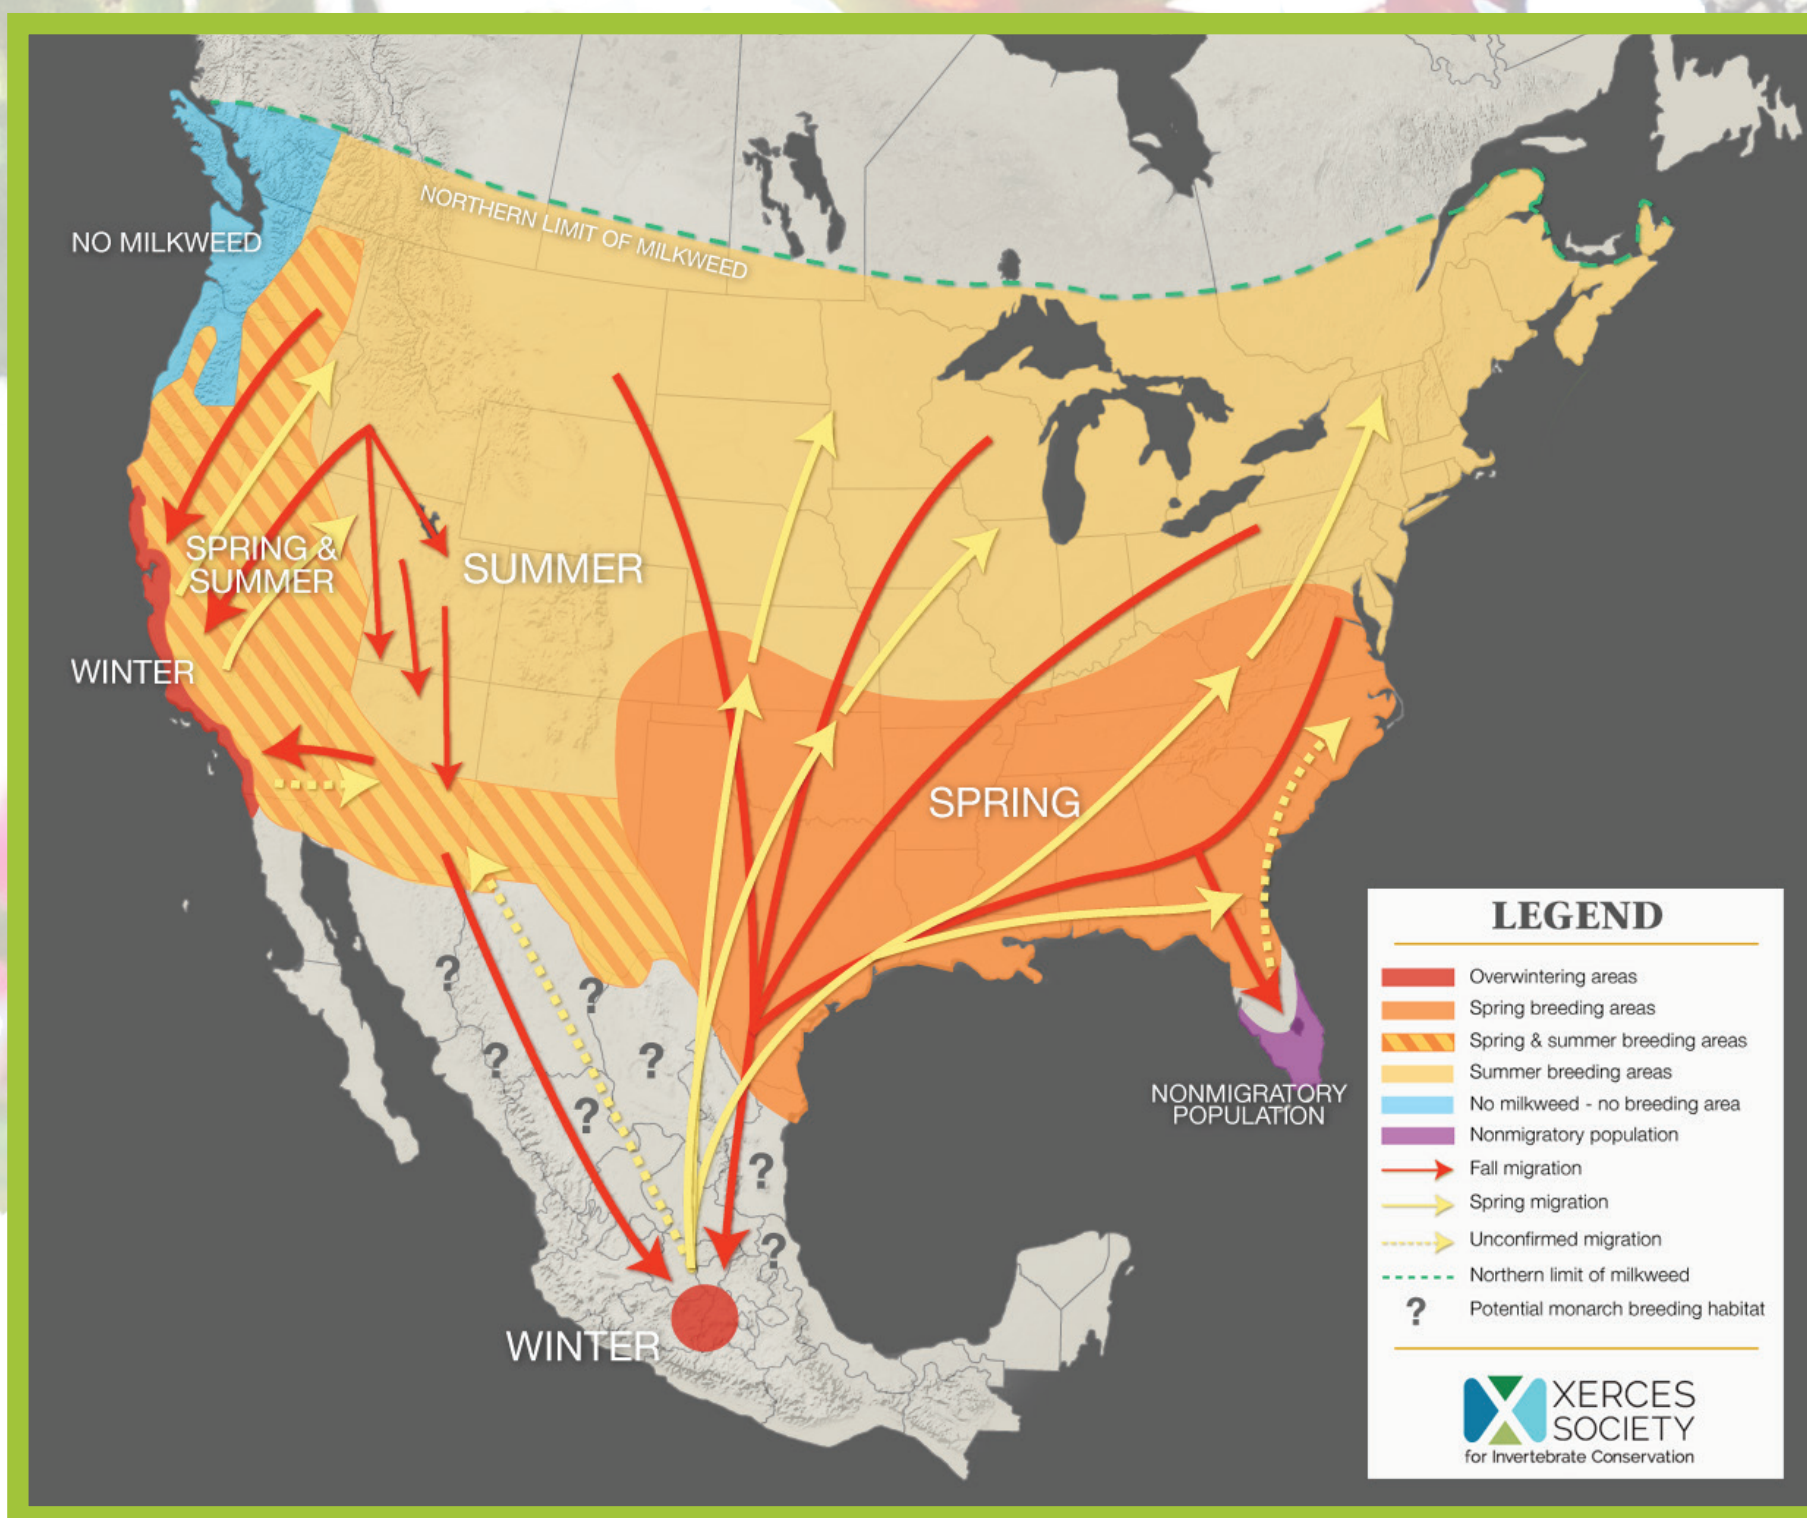

MONARCHS ON A MISSION

MONARCH MIGRATION.

Although they are smaller than your hand and weigh less than a paper clip, these fascinating creatures migrate over 1,700 miles between Nebraska and their wintering grounds in Mexico. They average 50-100 miles each day!

migration map by the Xerces Society for Invertebrate Conservation

So, why do they migrate? Well, as adults, they can not survive the cold winters. And, their larval food - milkweed - does not grow in the north during the winter.

Help a monarch by planting nectar flowers all along their migration route. It's like a monarch rest stop!