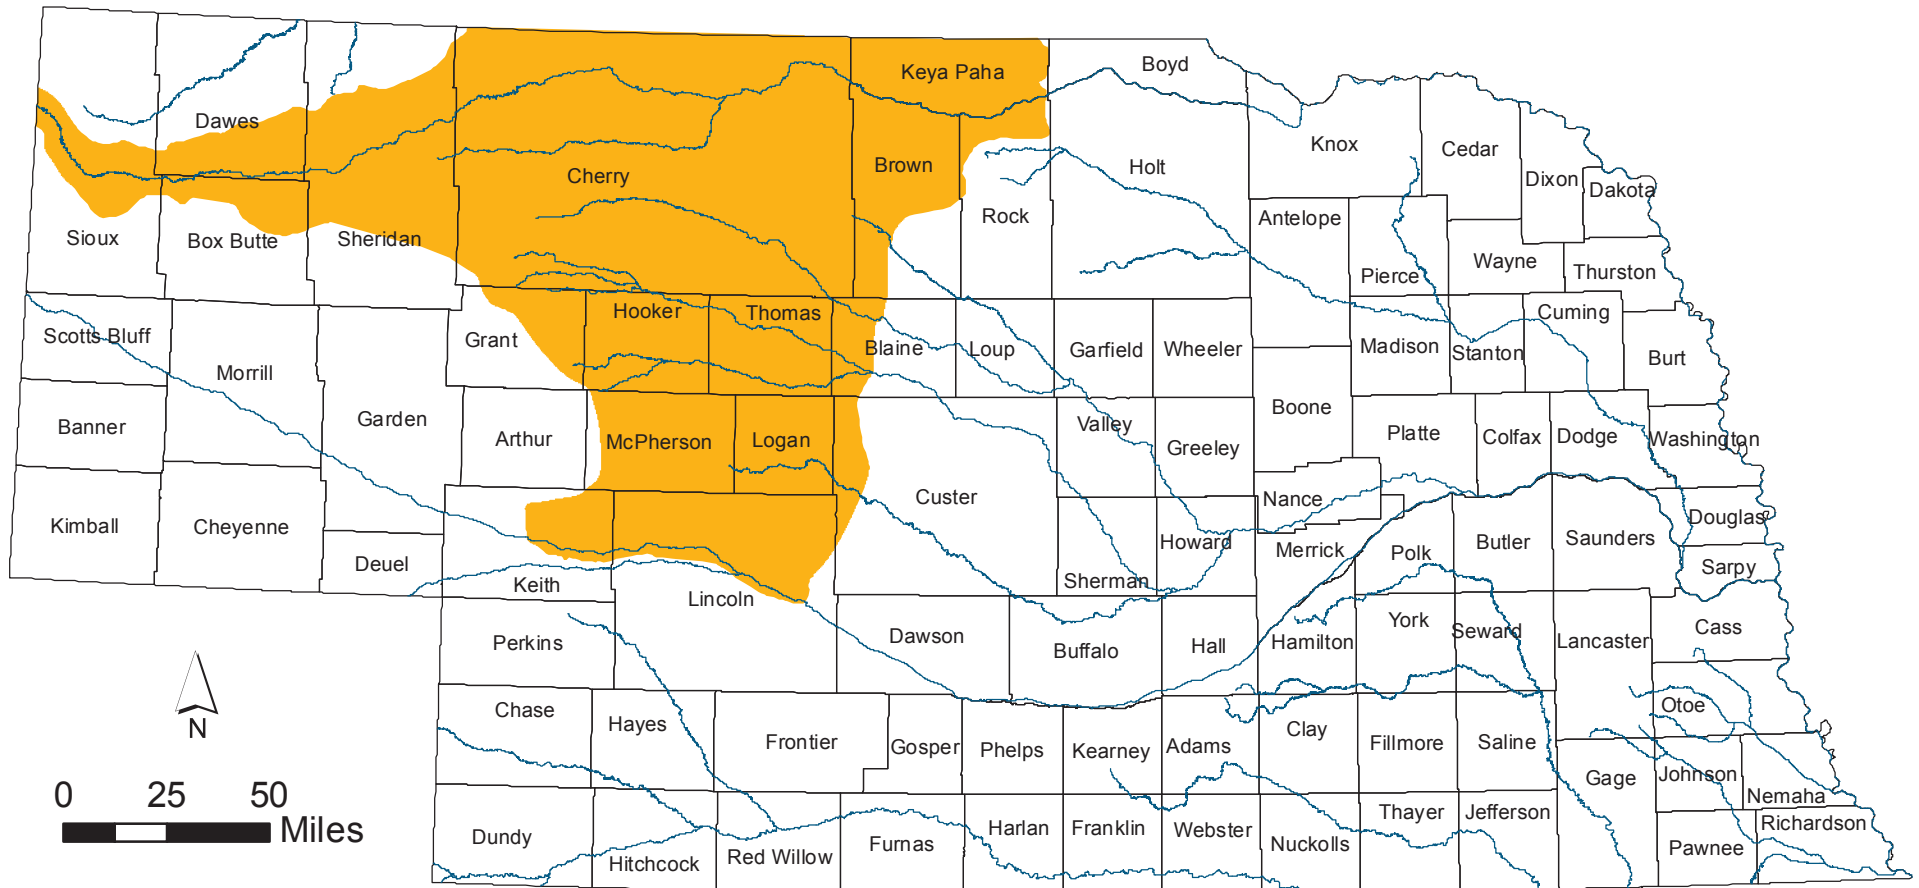

Estimated Current Range of Northern Redbelly Dace (*Chrosomus eos*)

Nebraska Natural Heritage Program,
Nebraska Game and Parks Commission
December 2017