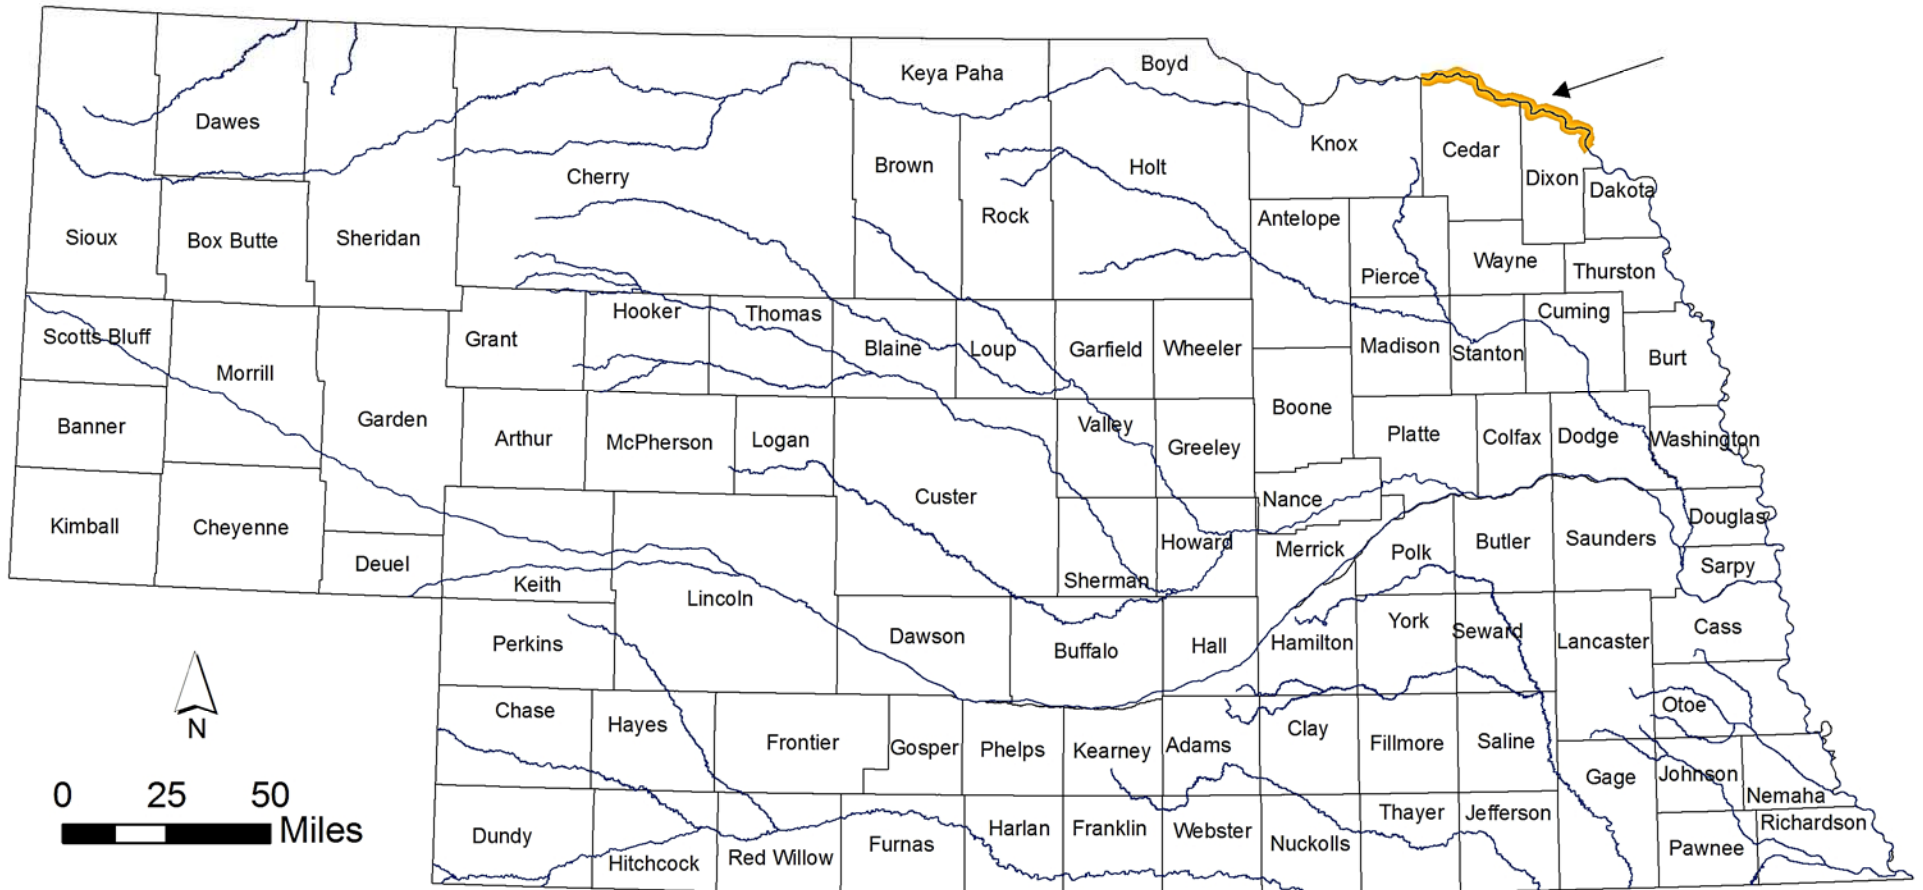

Estimated Current Range of Scaleshell Mussel (*Leptodea leptodon*)

Nebraska Natural Heritage Program,
Nebraska Game and Parks Commission
May 2011