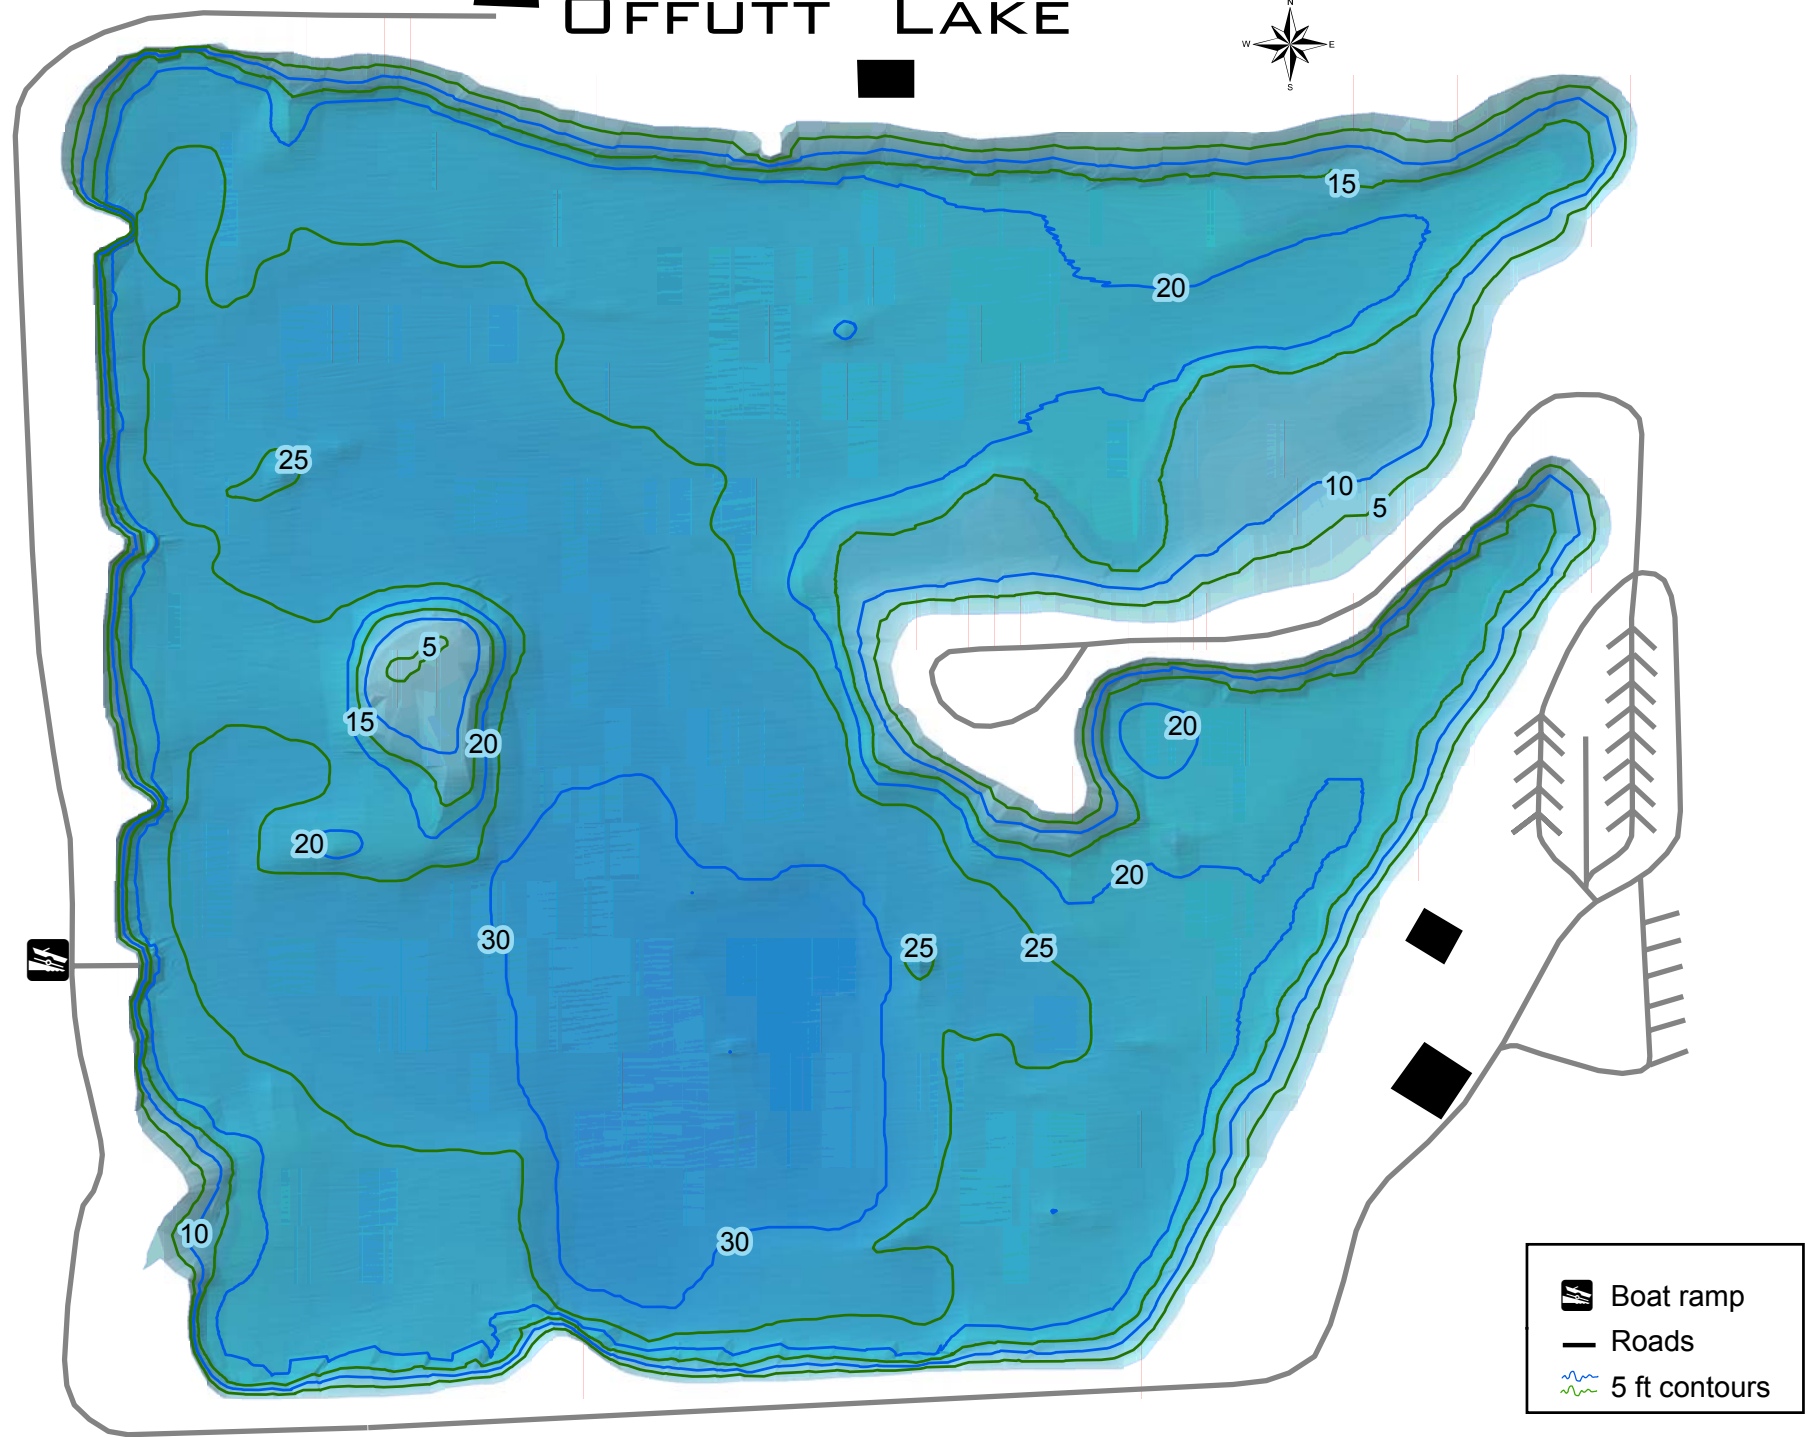

# OFFUTT LAKE

NEBRASKA GAME AND PARKS COMMISSION  
FISHERIES DIVISION

\*\*Note: Contours based on Pool Elevation of 957.8 ft.