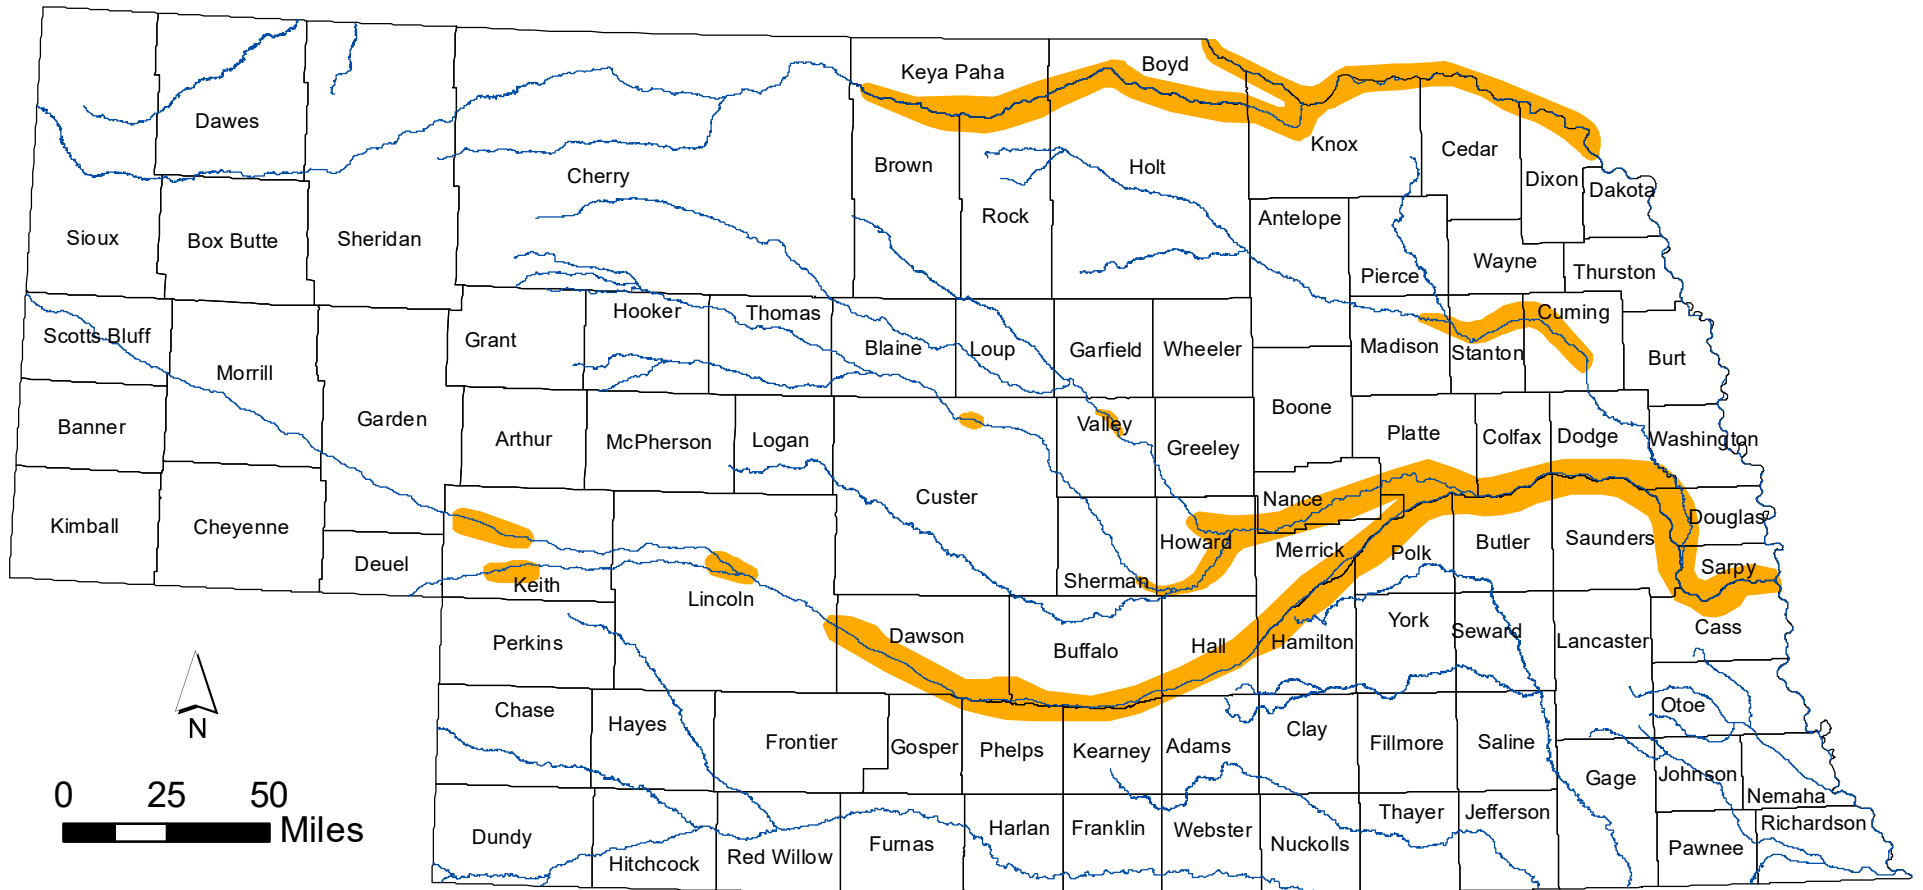

Estimated Current Breeding Range of Piping Plover (*Charadrius melodus*) and Interior Least Tern (*Sterna antillarum athalassos*)

Nebraska Natural Heritage Program,
Nebraska Game and Parks Commission
June 2019