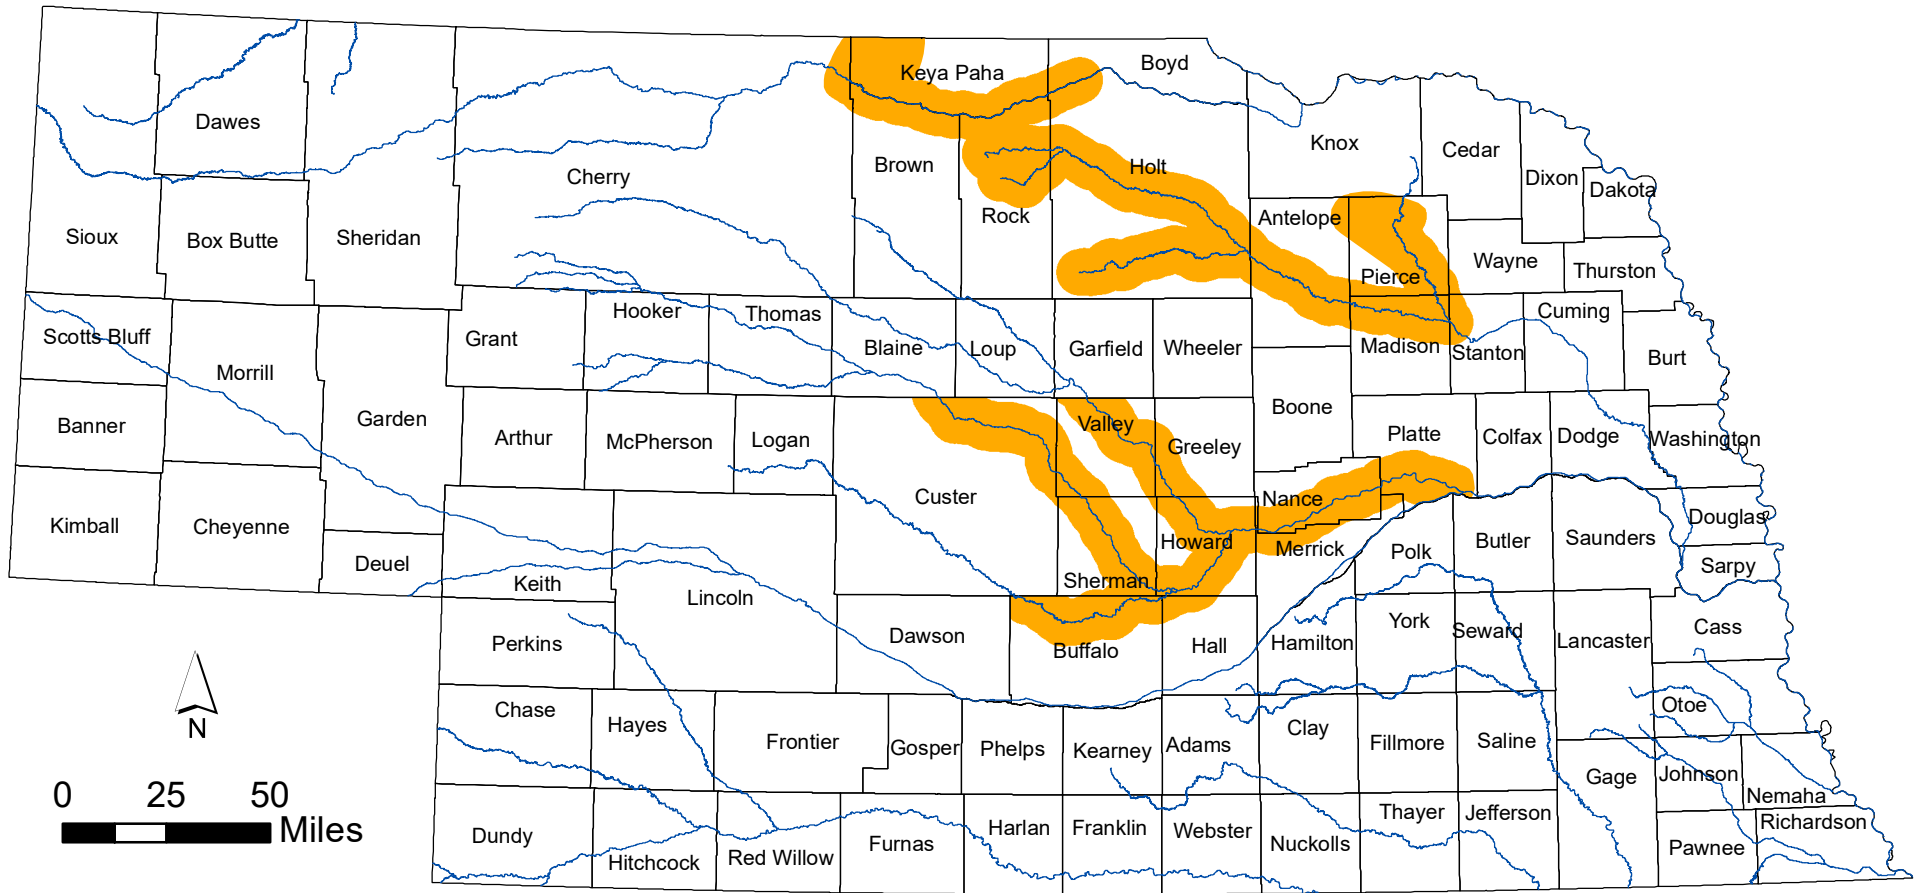

Estimated Current Range of Small White Lady's Slipper (*Cypripedium candidum*)

Nebraska Natural Heritage Program,
Nebraska Game and Parks Commission
January 2020