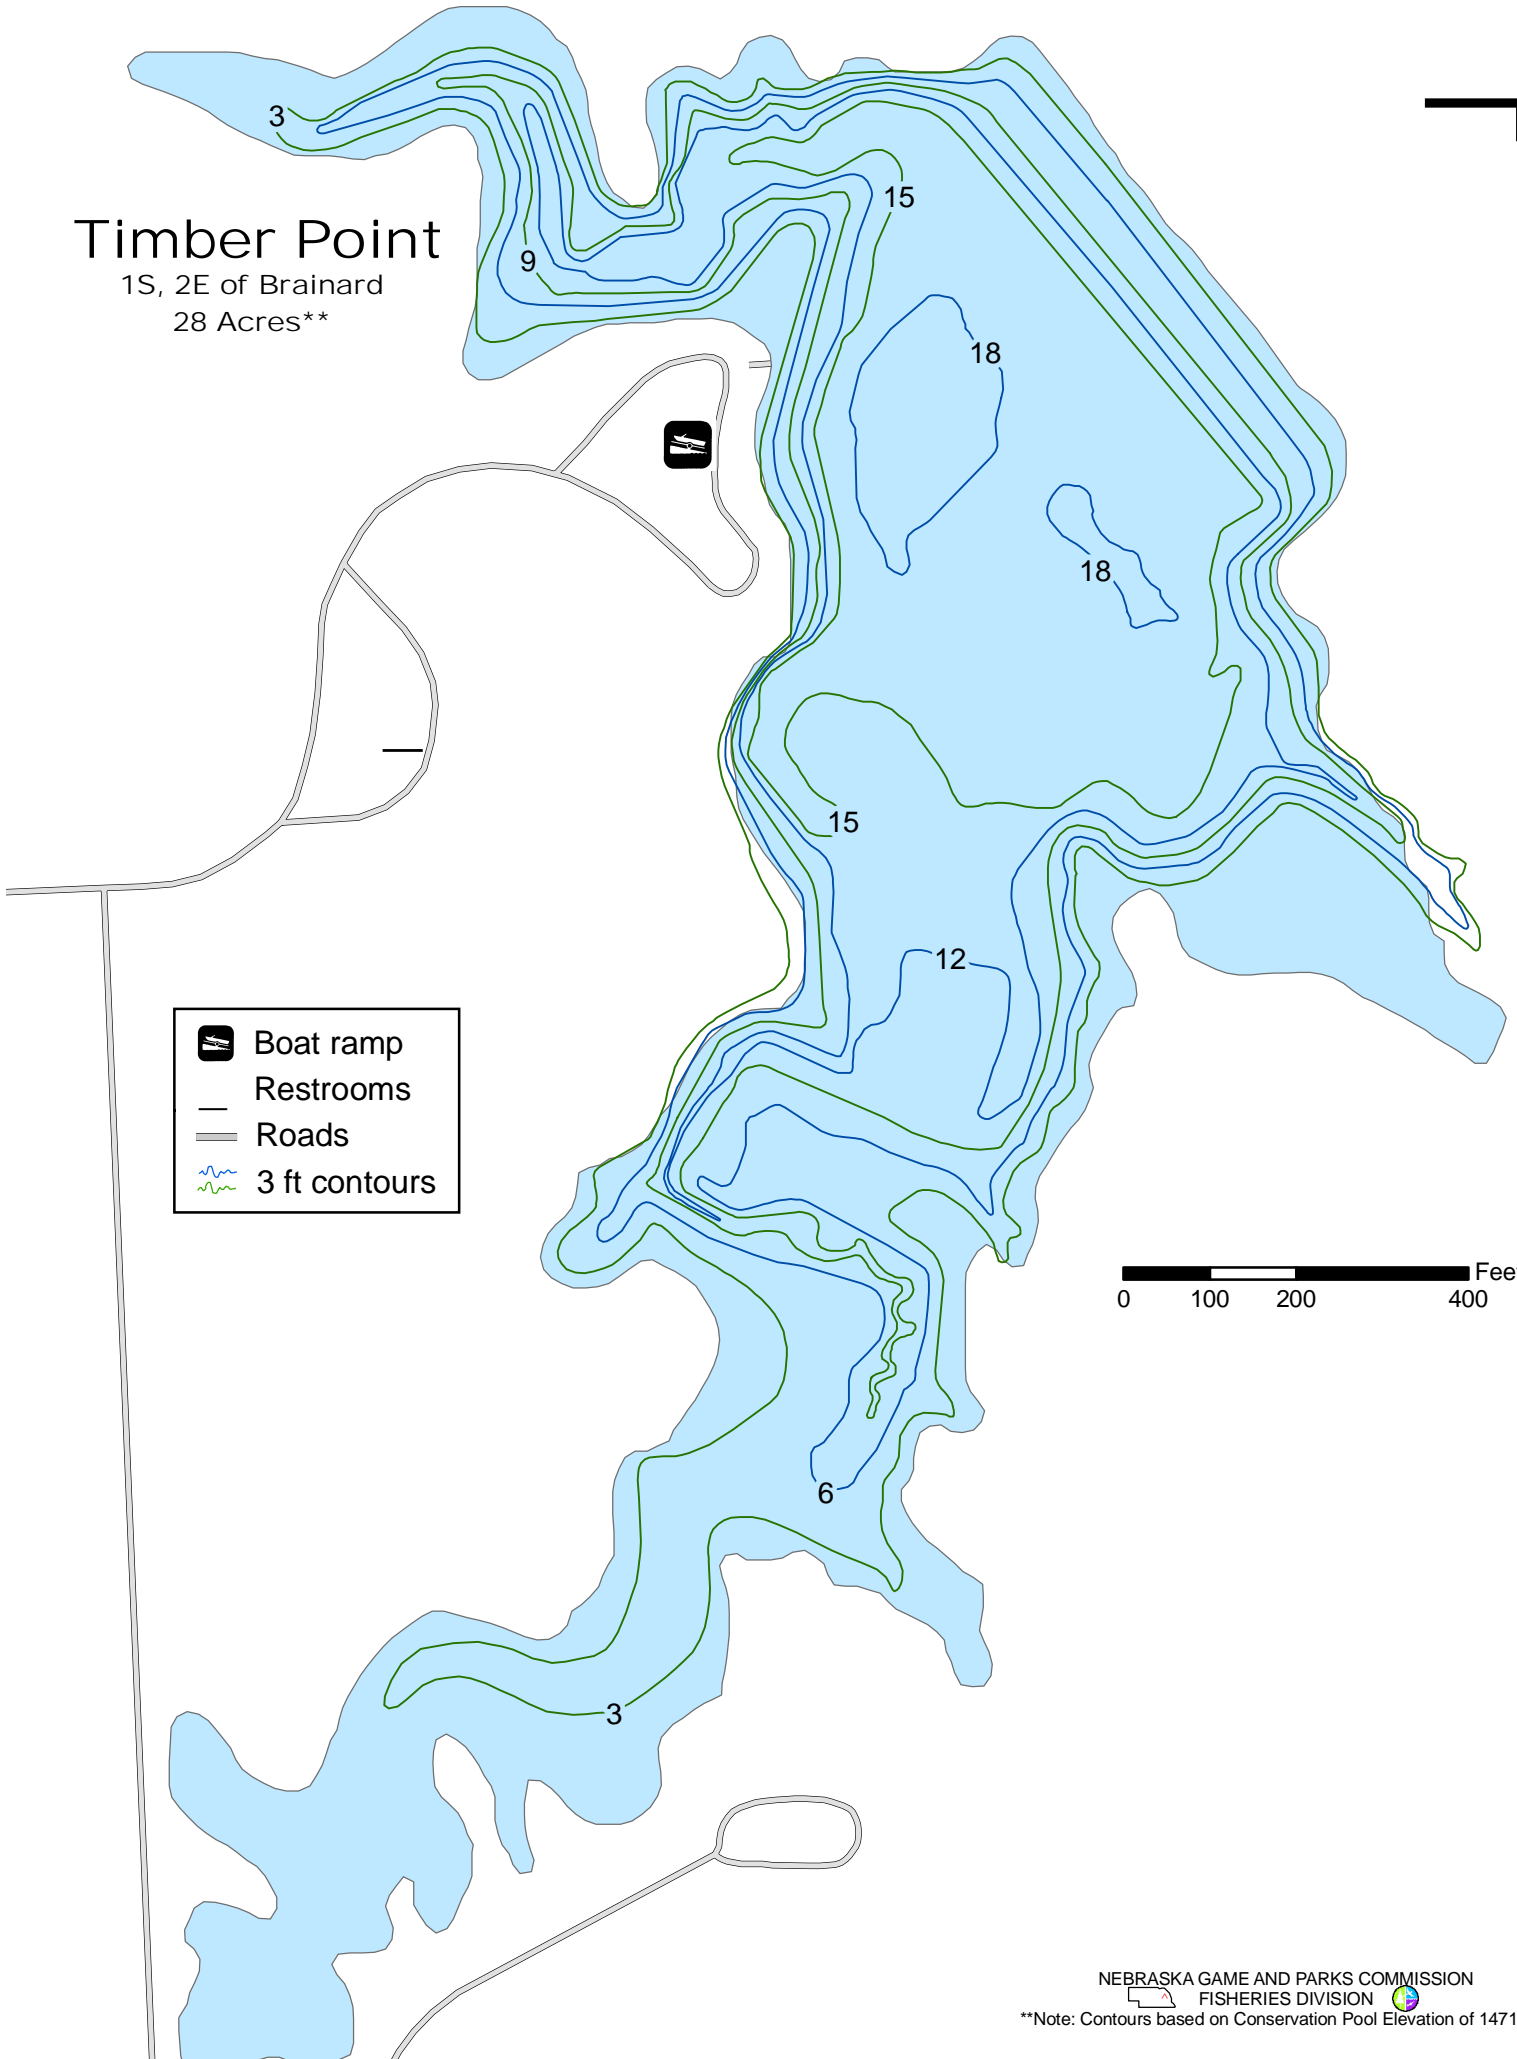

Timber Point

1S, 2E of Brainard
28 Acres**

- Boat ramp
- Restrooms
- Roads
- 3 ft contours

0 100 200 400 Feet