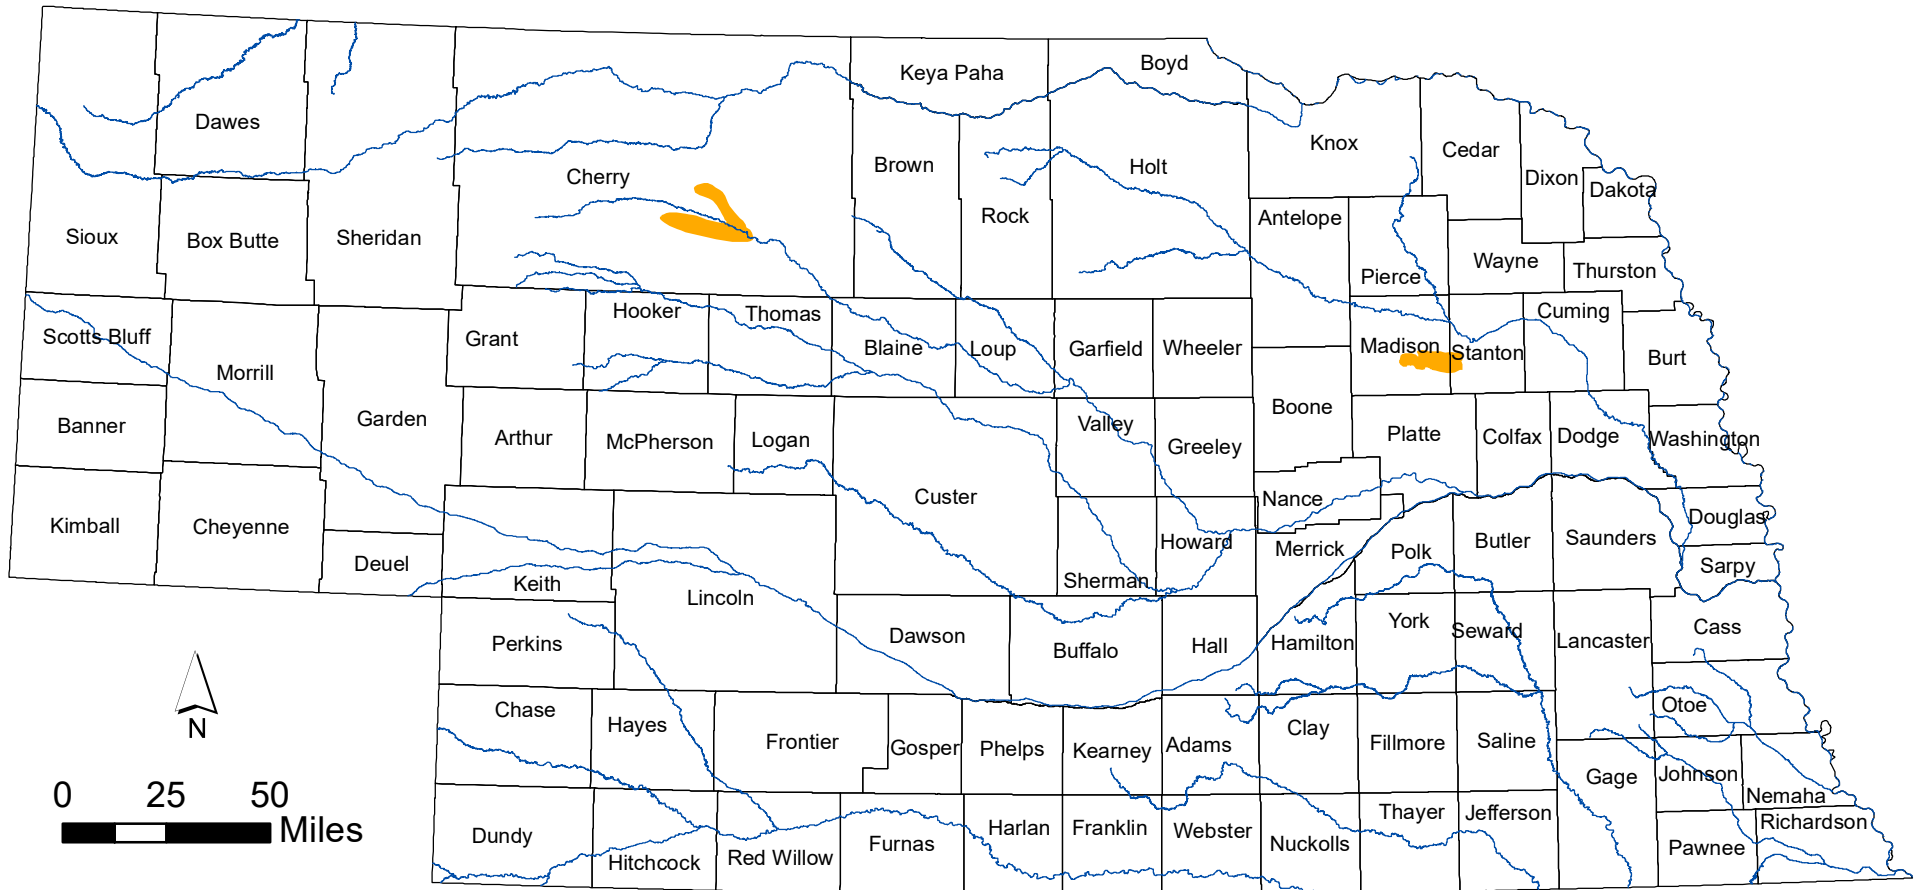

Estimated Current Range of Topeka Shiner (*Notropis topeka*)

Nebraska Natural Heritage Program,
Nebraska Game and Parks Commission
November 2020