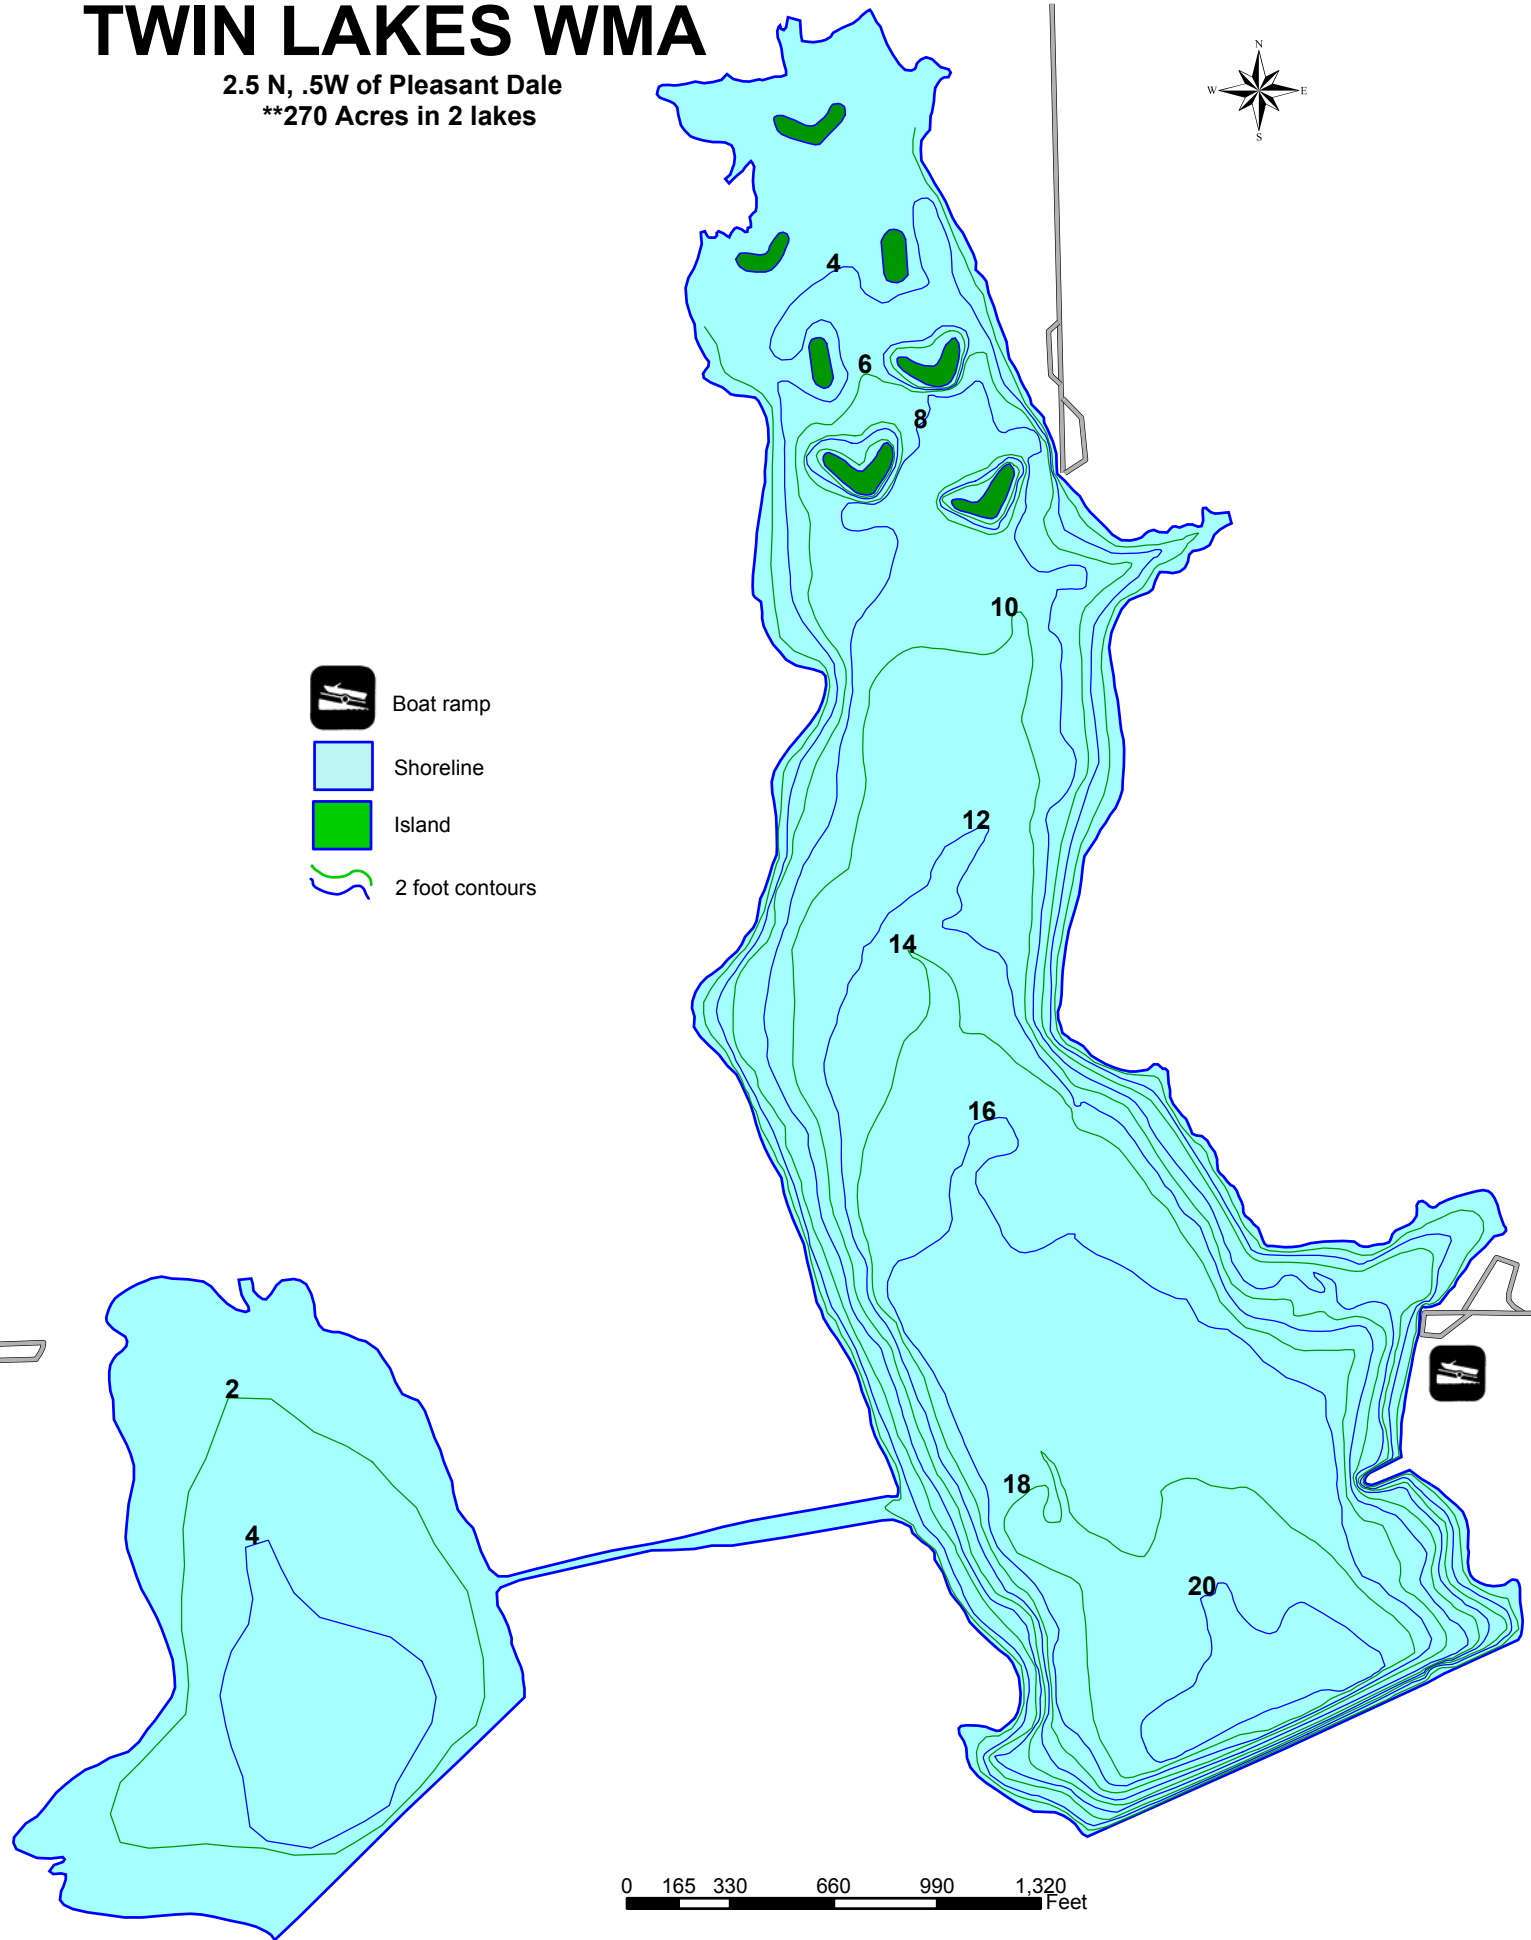

TWIN LAKES WMA

2.5 N, .5W of Pleasant Dale
**270 Acres in 2 lakes

-  Boat ramp
-  Shoreline
-  Island
-  2 foot contours

0 165 330 660 990 1,320 Feet