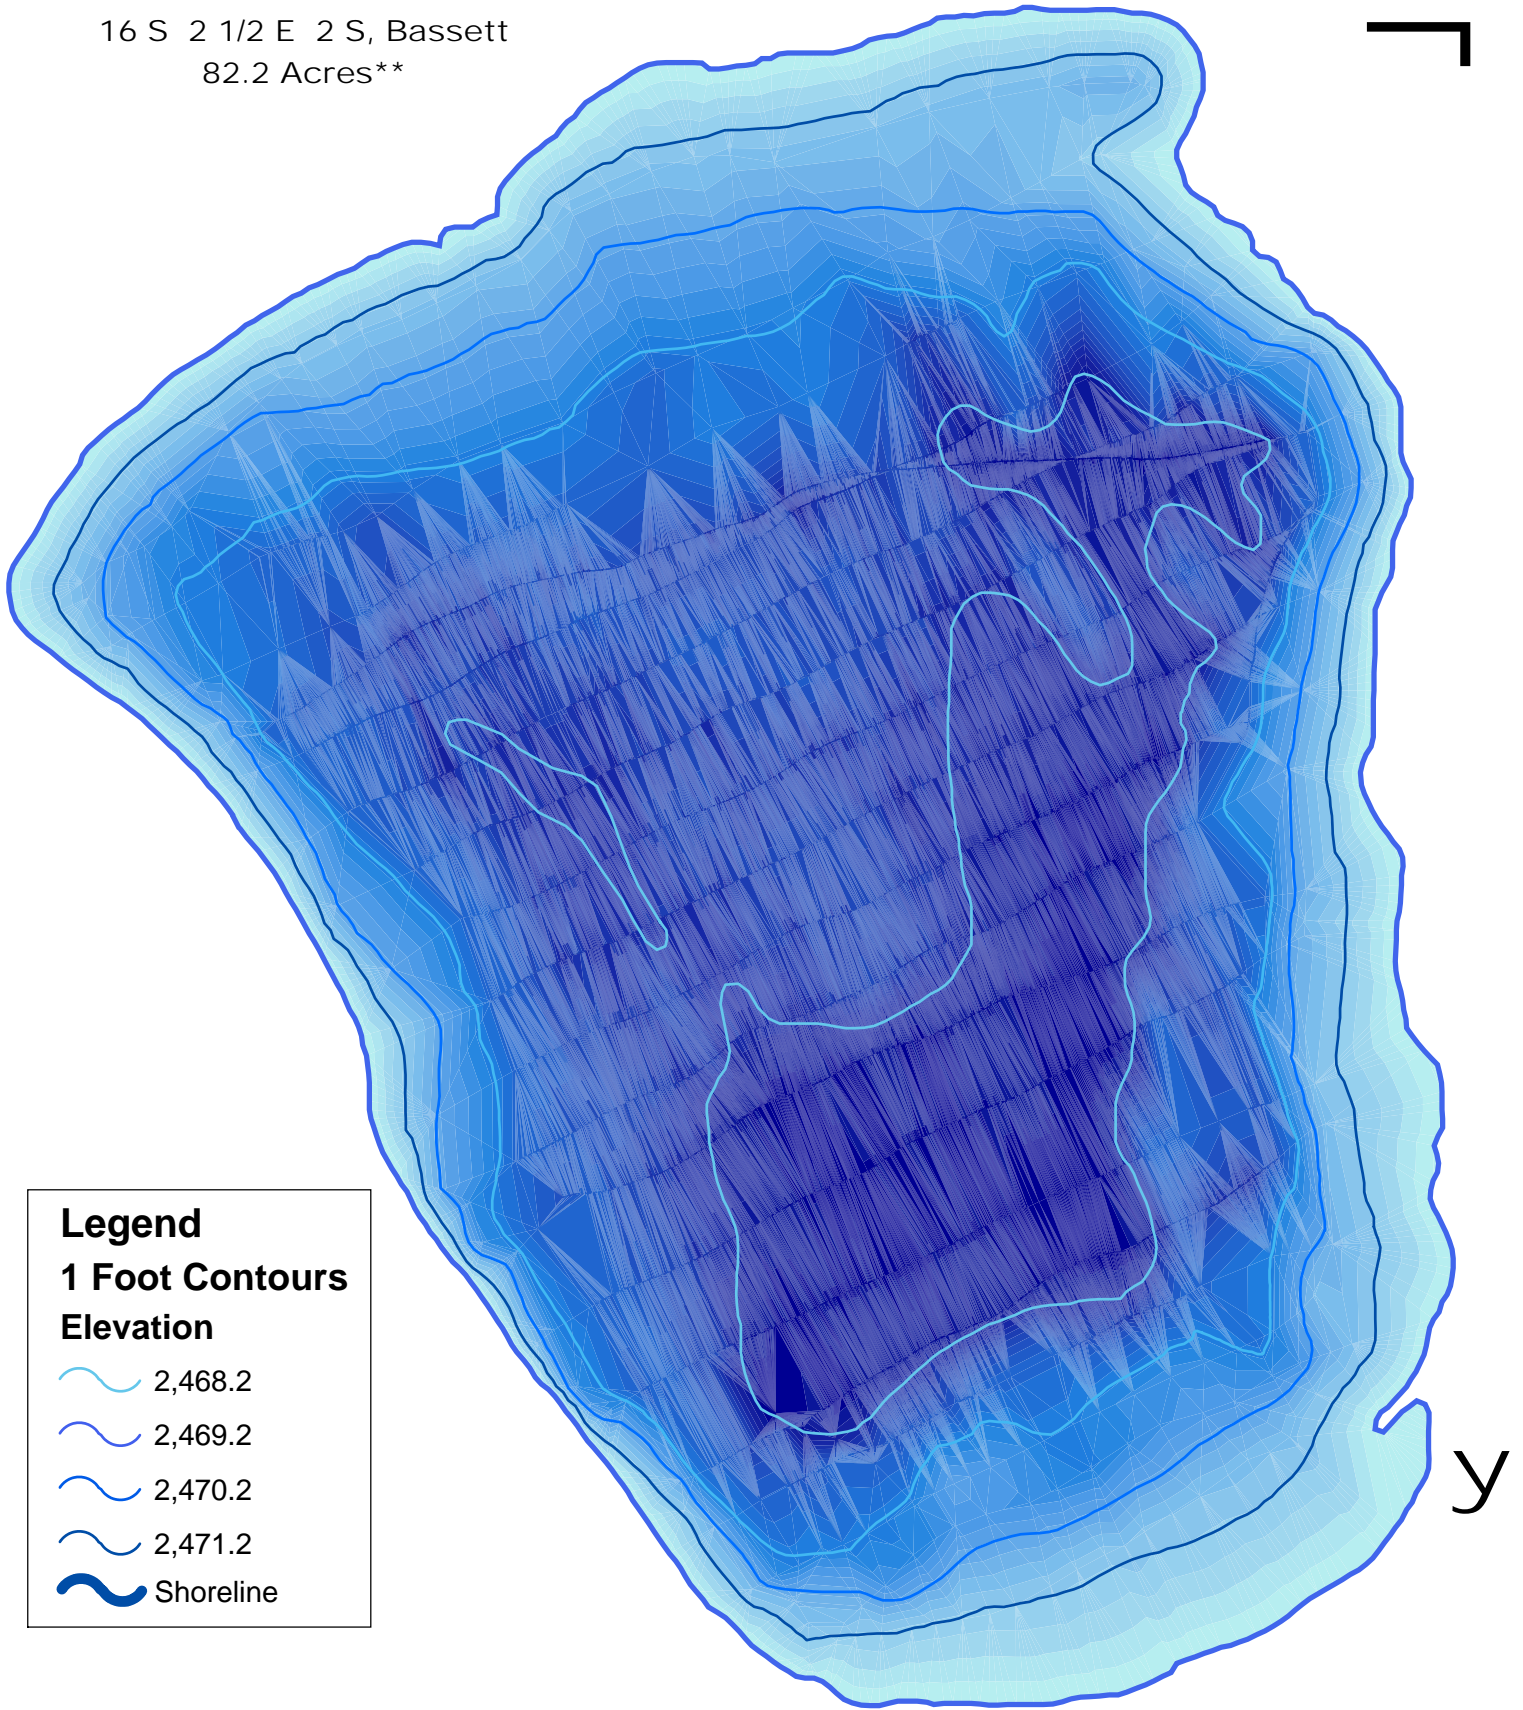

Twin Lake South

16 S 2 1/2 E 2 S, Bassett

82.2 Acres**

Legend
1 Foot Contours
Elevation

-  2,468.2
-  2,469.2
-  2,470.2
-  2,471.2
-  Shoreline

y