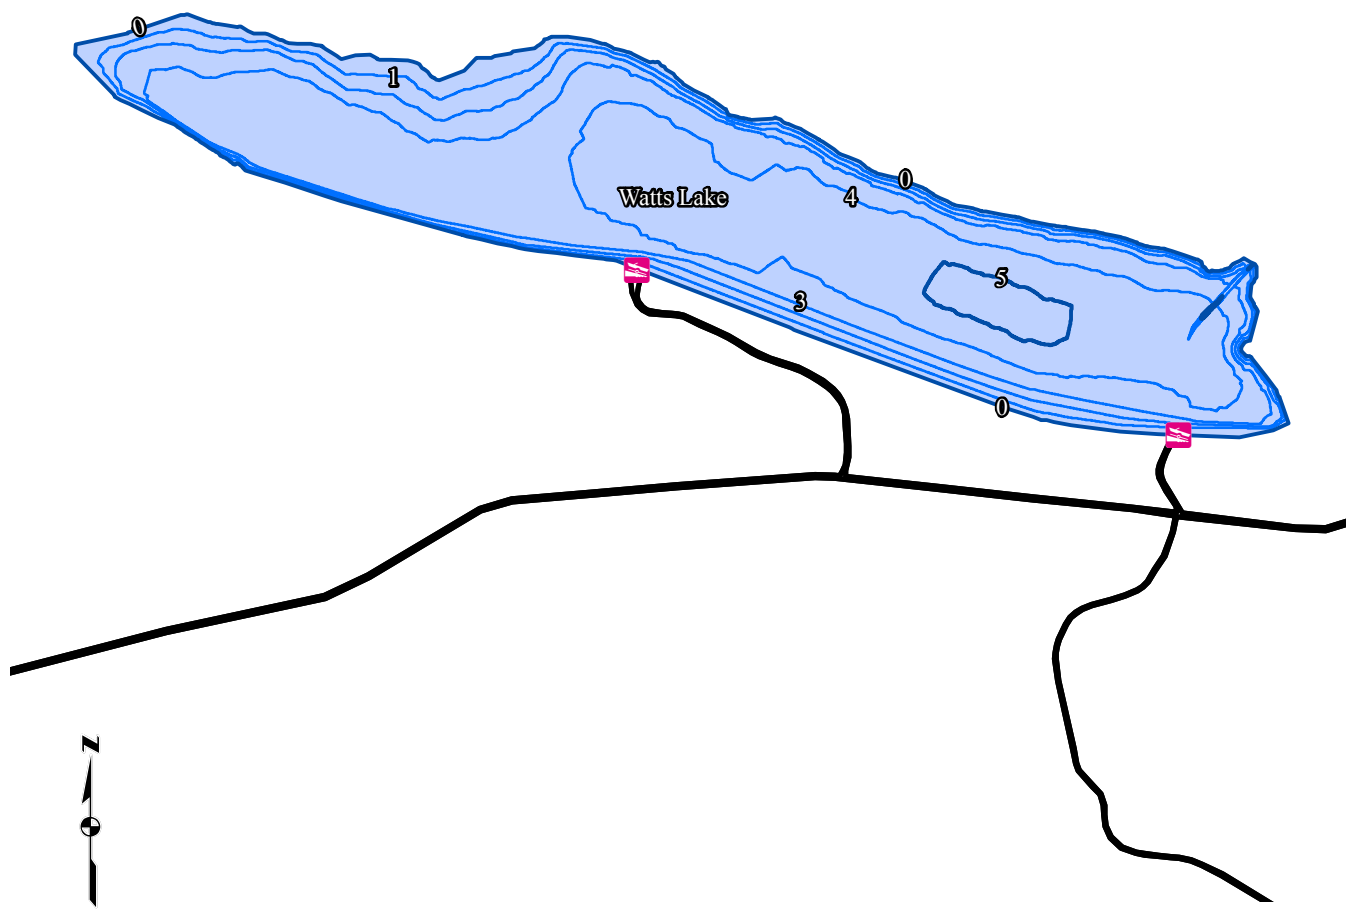

Legend

-  Boat Ramp
-  Major Depth Contours
-  Minor Depth Contours
-  Watts Lake
-  Roads

Watts Lake
 Valentine Natural Wildlife Refuge
 201.1 Acres**

Nebraska Game and Parks Commission
 Fisheries Division

** Note: Contours based on Water Surface Elevation of 2,923.6 ft.
 Map Prepared September 2017