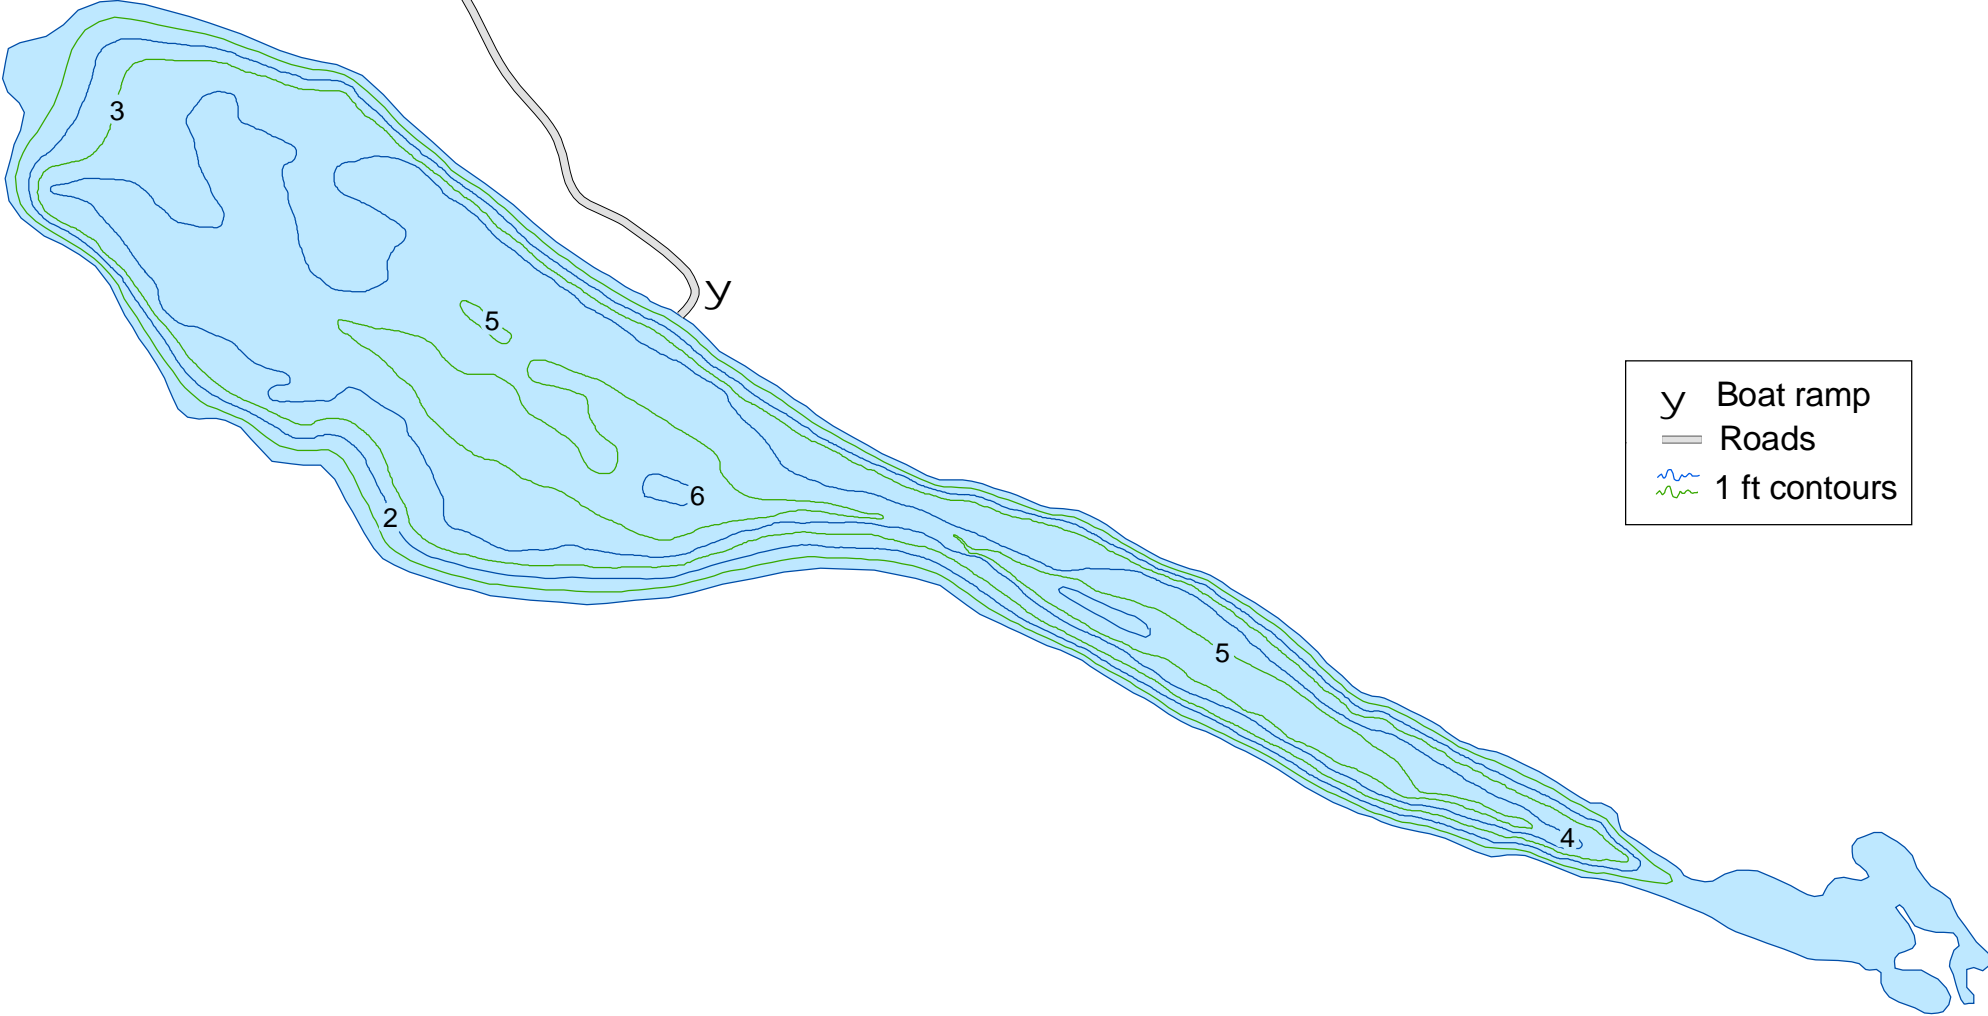

West Long Lake

16 S, 6 W, 8 S of Valentine

62 Acres**

y	Boat ramp
—	Roads
~	1 ft contours