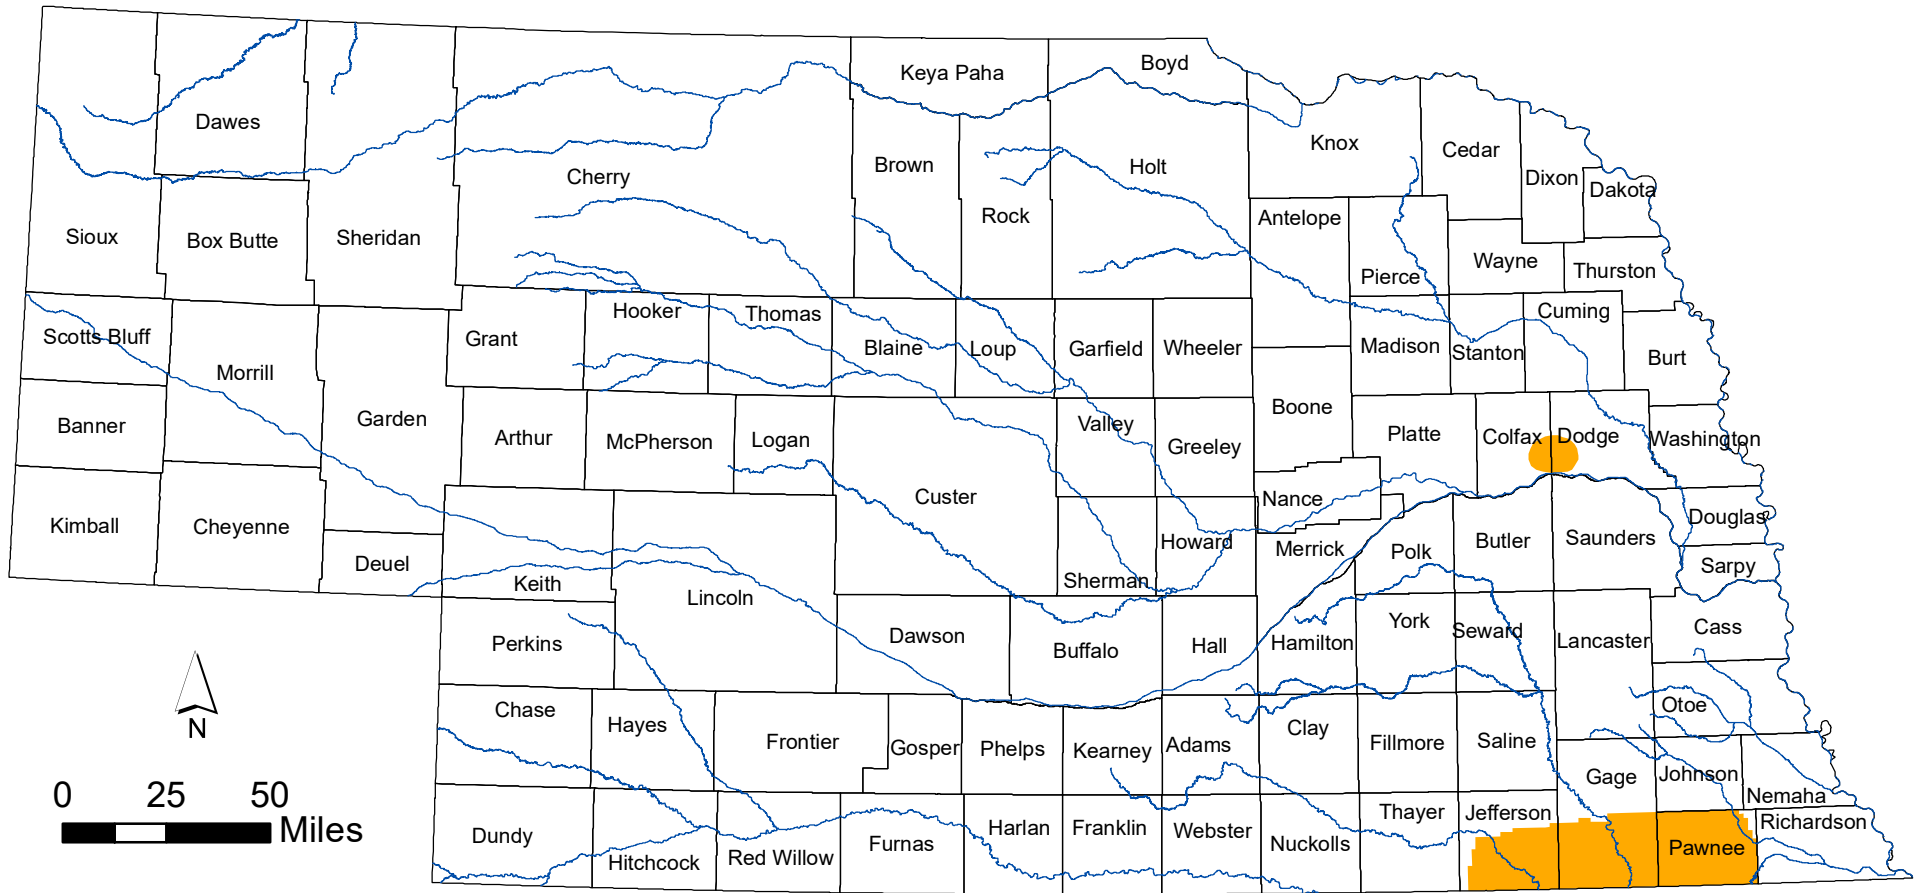

# Estimated Current Range of Western Massasauga (*Sistrurus tergeminus*)

Nebraska Natural Heritage Program,  
Nebraska Game and Parks Commission  
January 2020